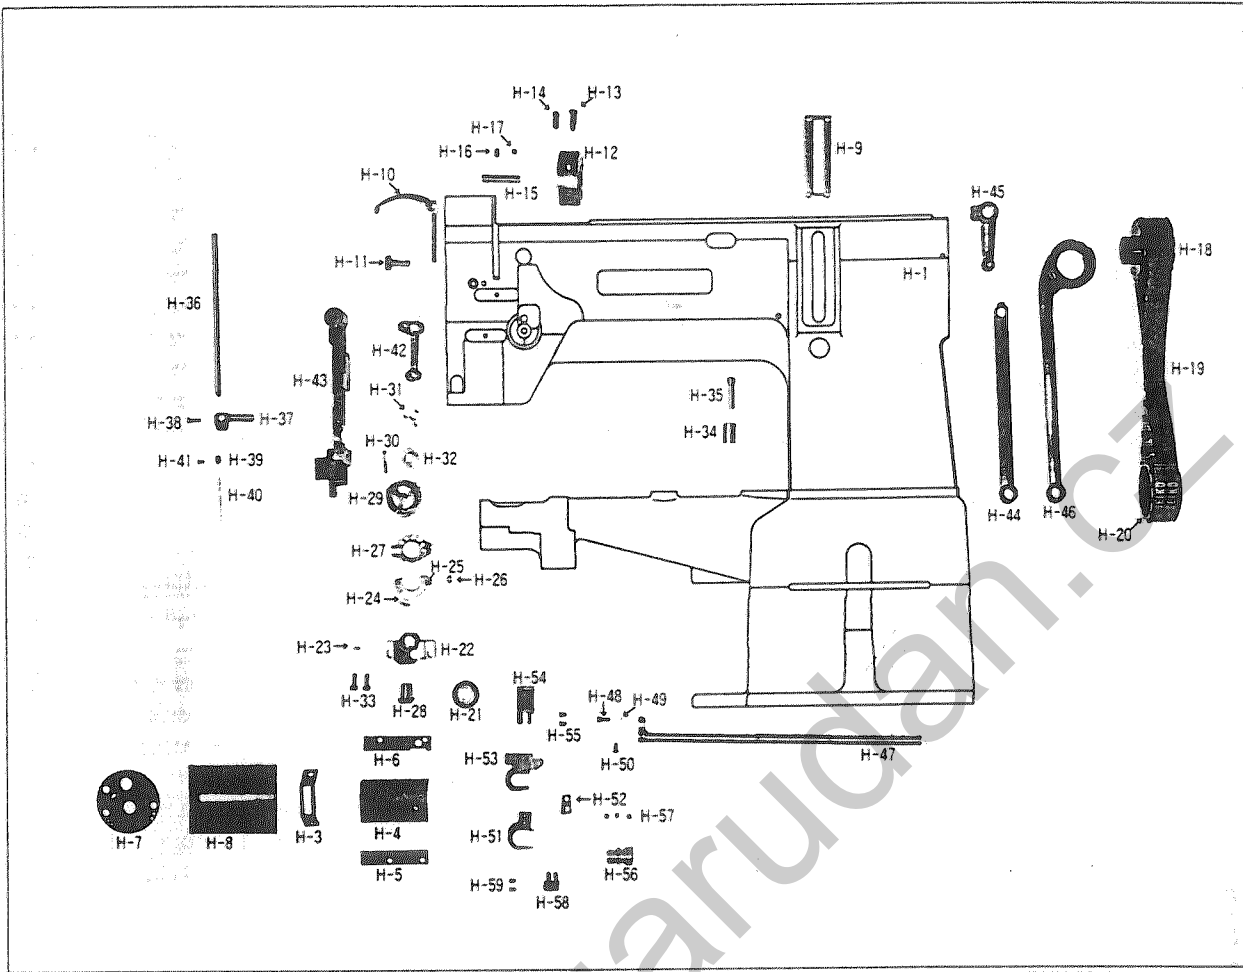

Special Parts

www.garuda.com