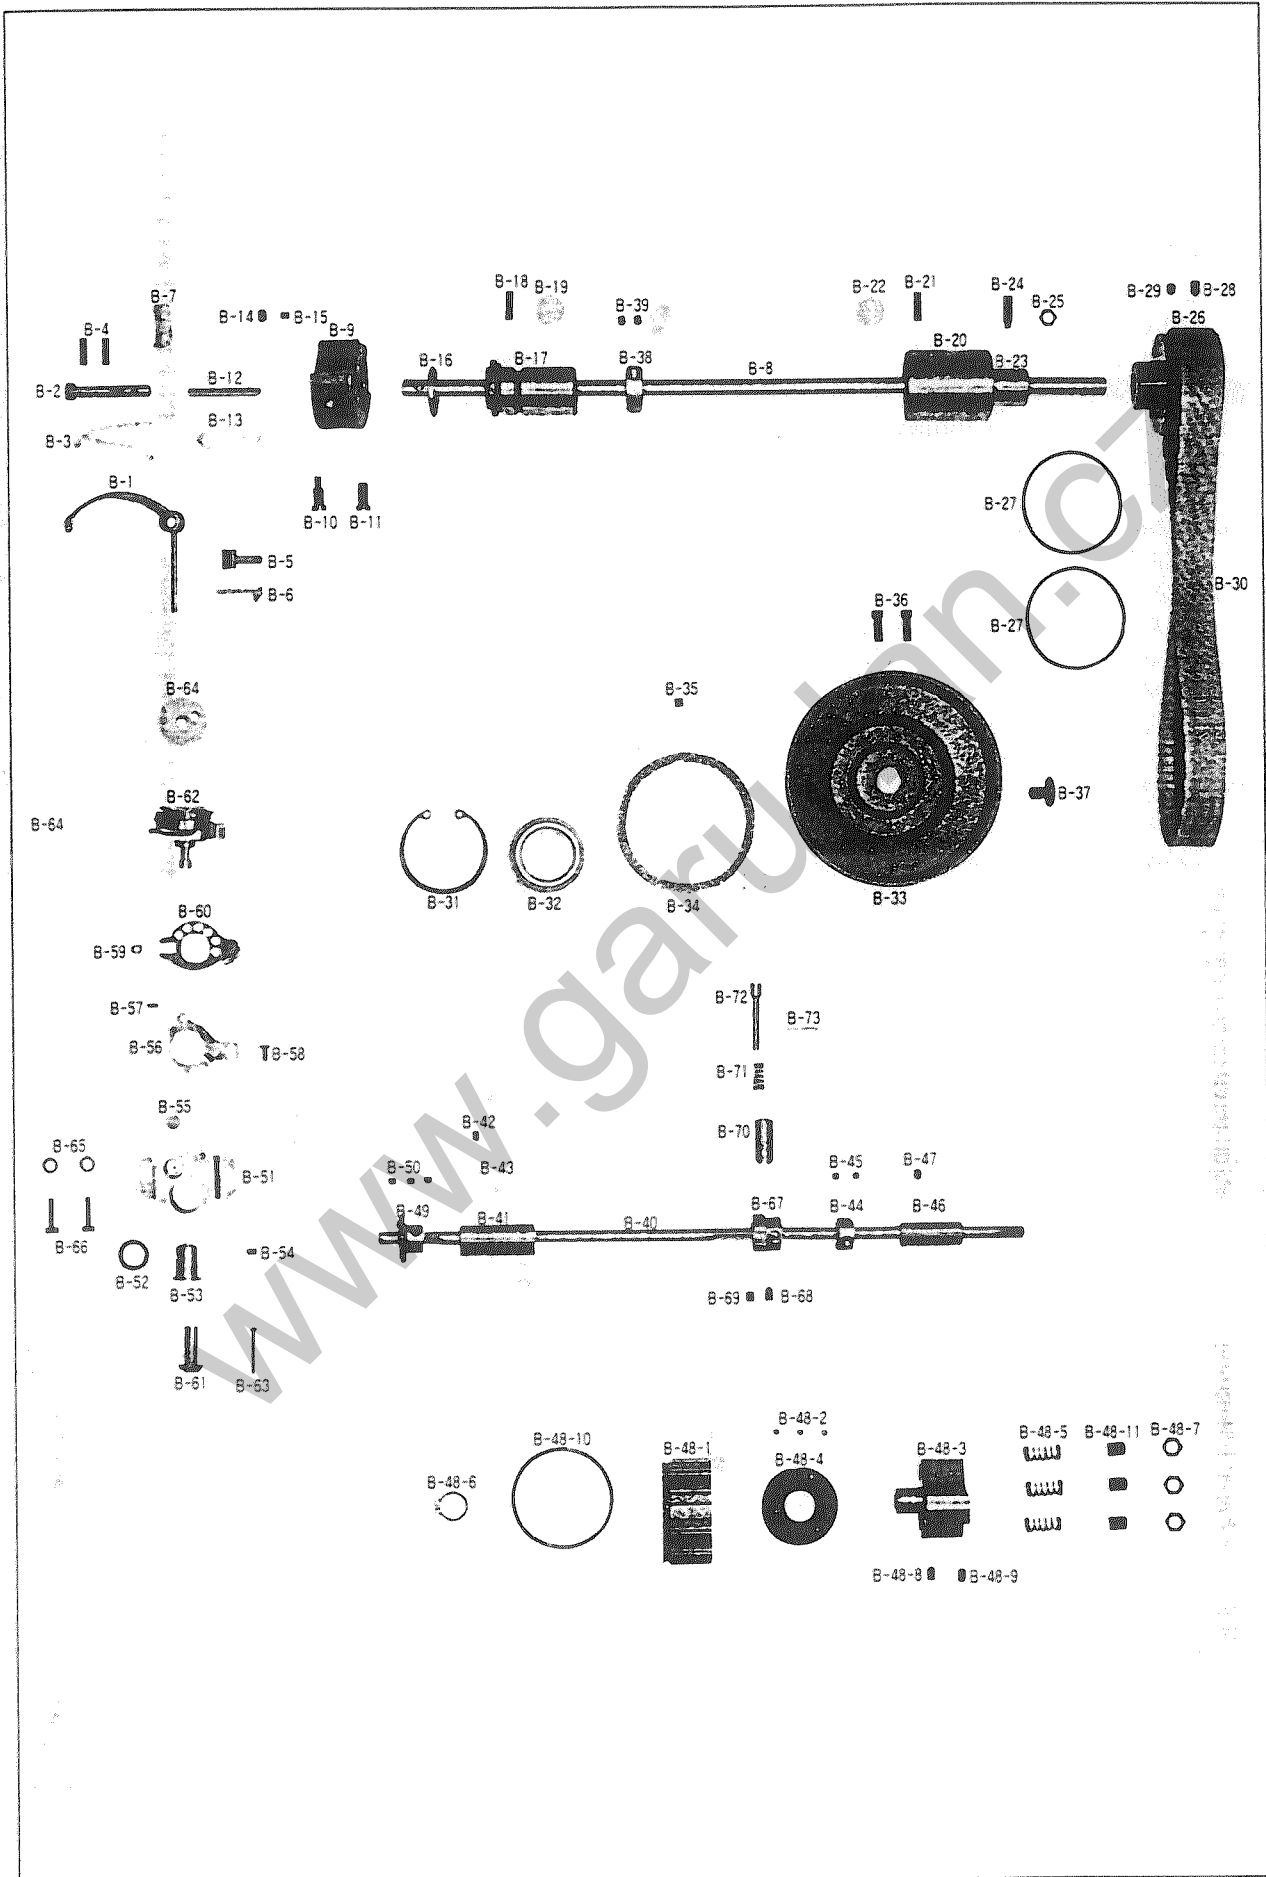

B

Upper and Lower Shaft Mechanism