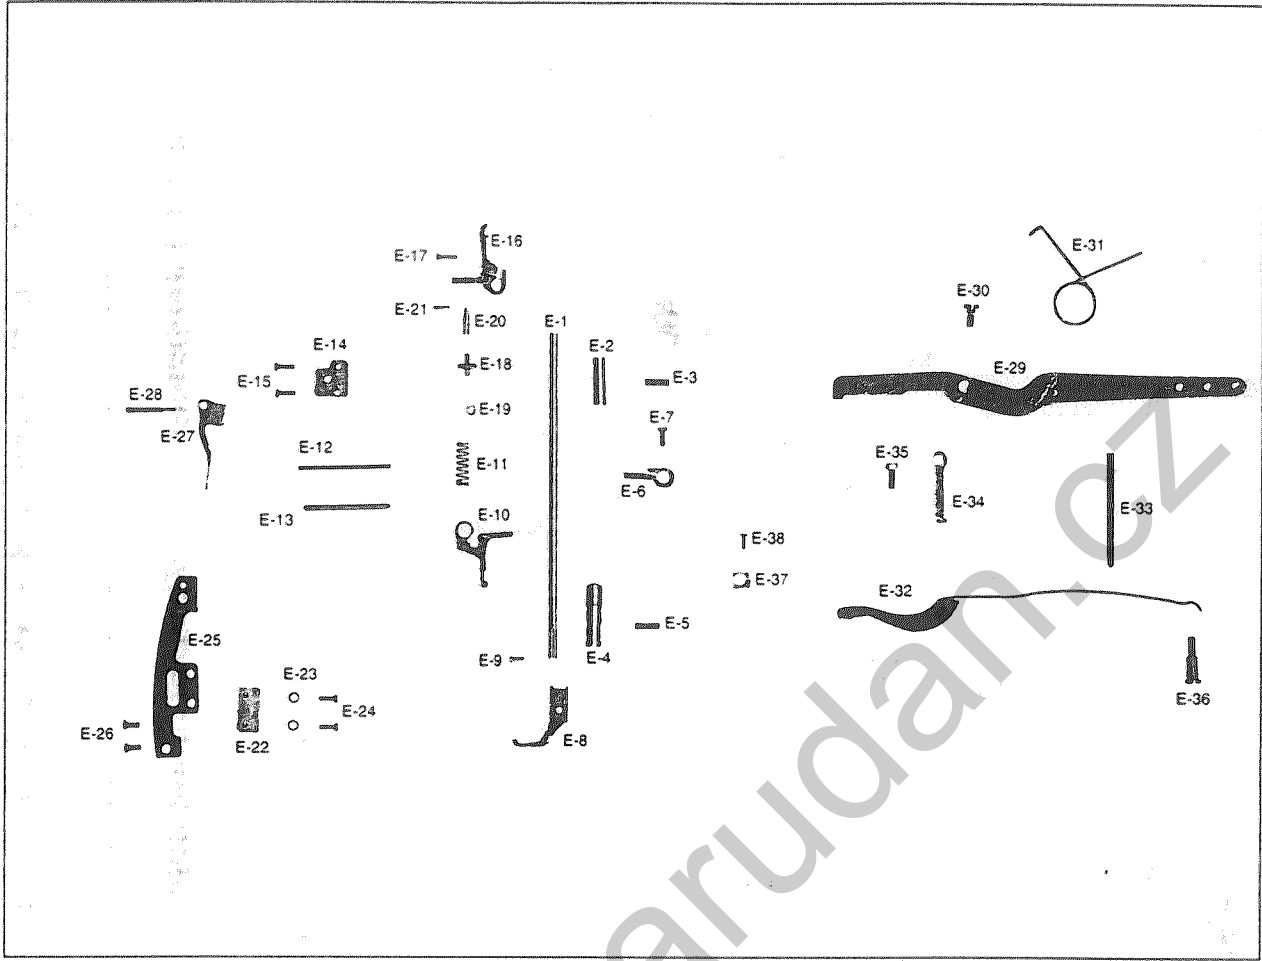

Presser Foot and Knee Lifting Mechanism

www.garudan.in