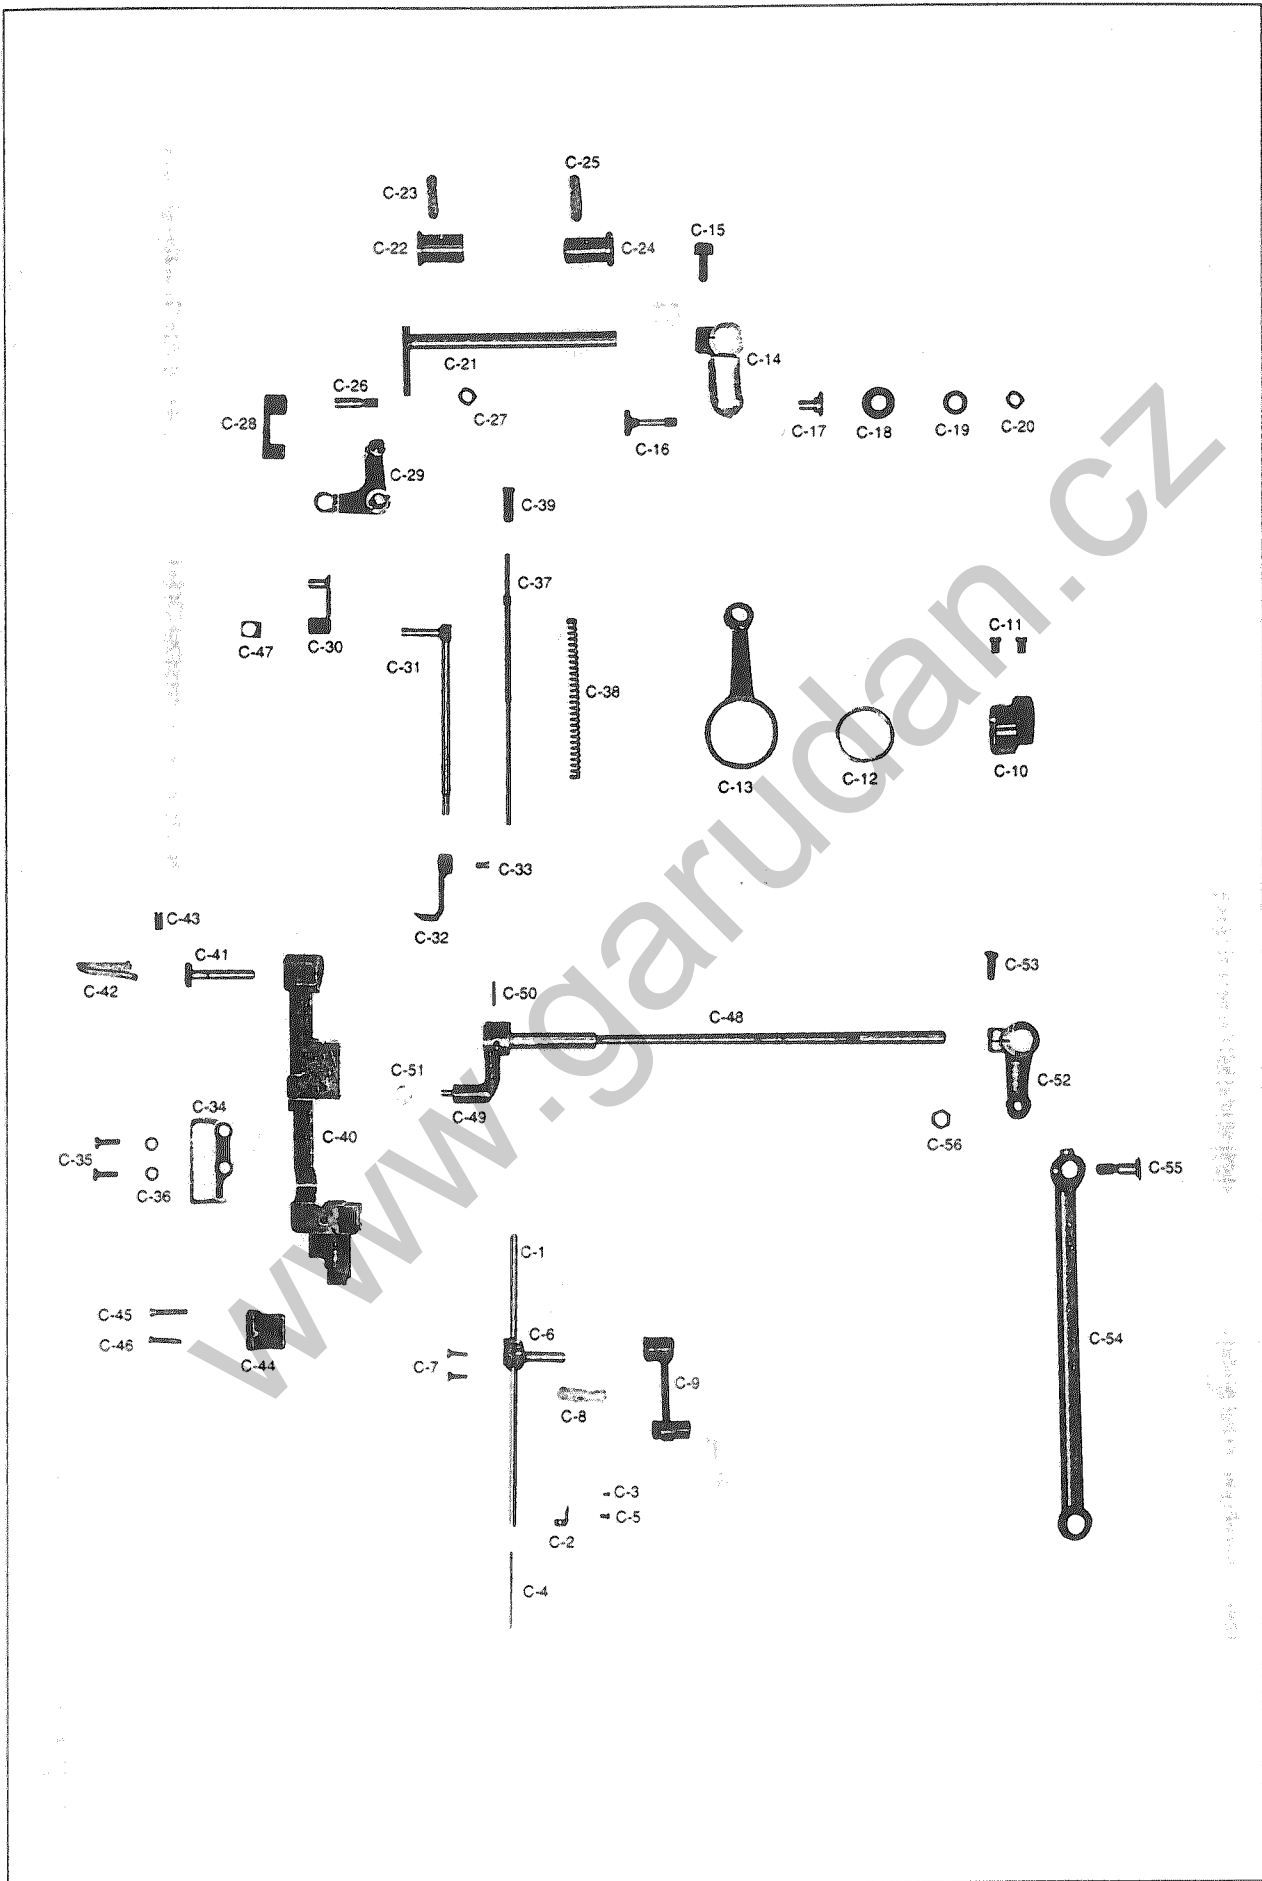

Needle Bar and Upper Feed Mechanism