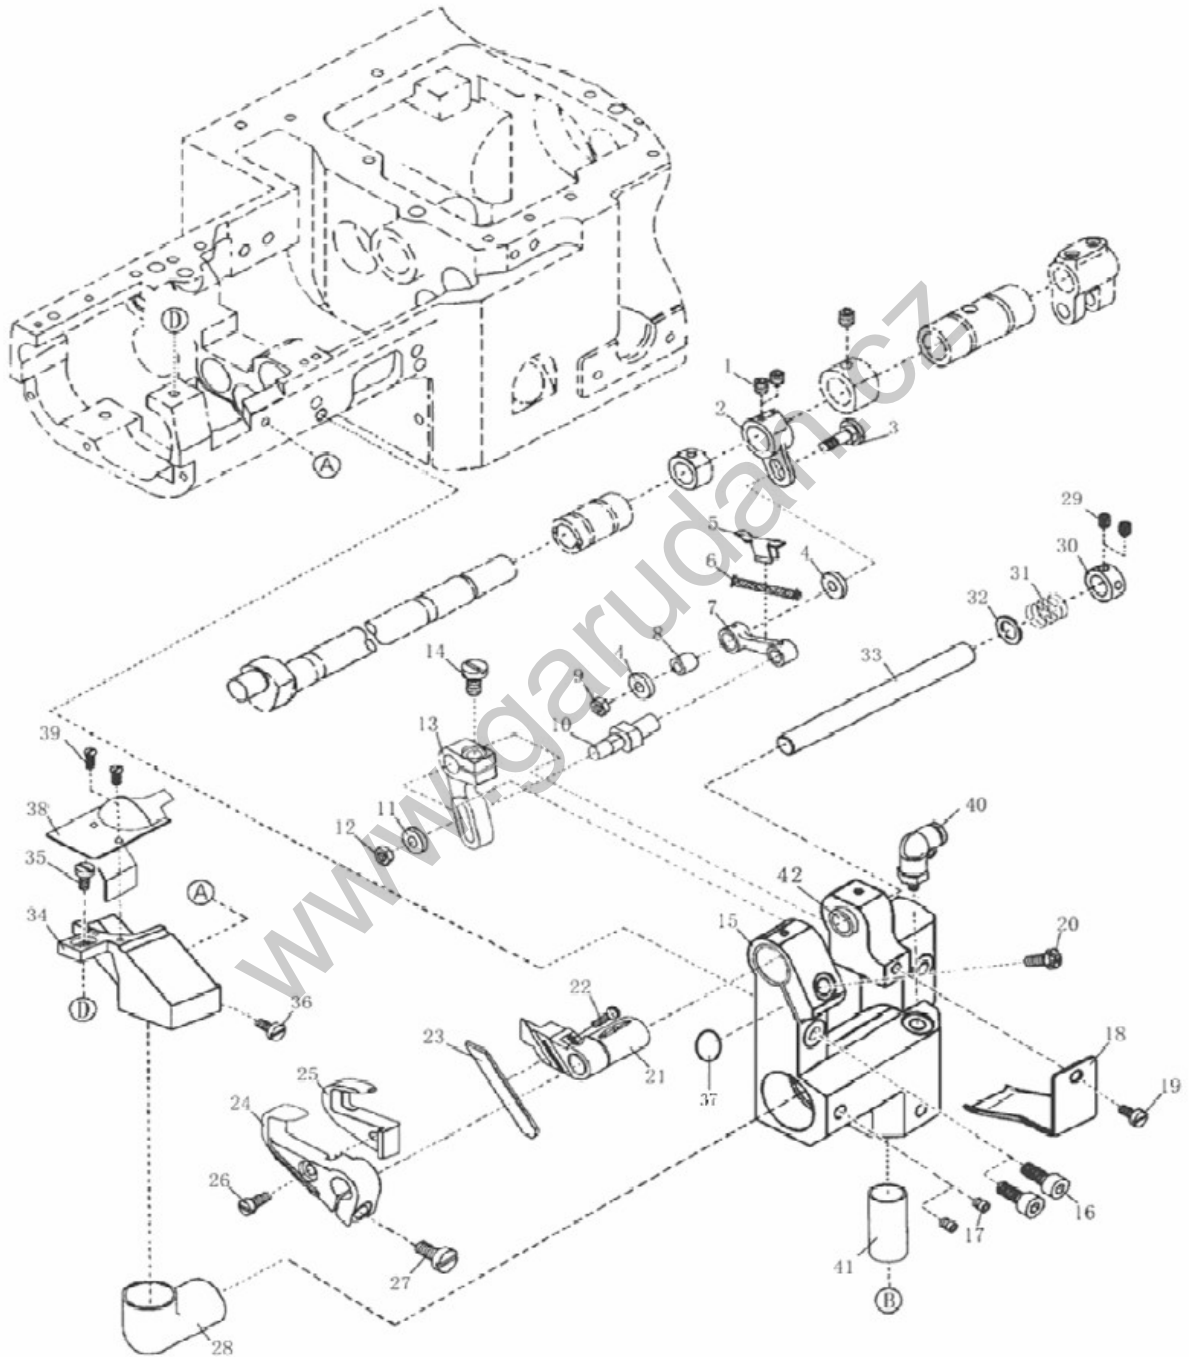

22. LEFT-COUNTER EXCLUSIVE PART 3 (2/2)

22. LEFT-COUNTER EXCLUSIVE PART 3 (2/2)					
Ref.No	Parts No.	Name of parts	Description	Qty	Note
41	10009753	Gas Guide		1	
42	10009716	Bushing		1	

www.garudan.cz