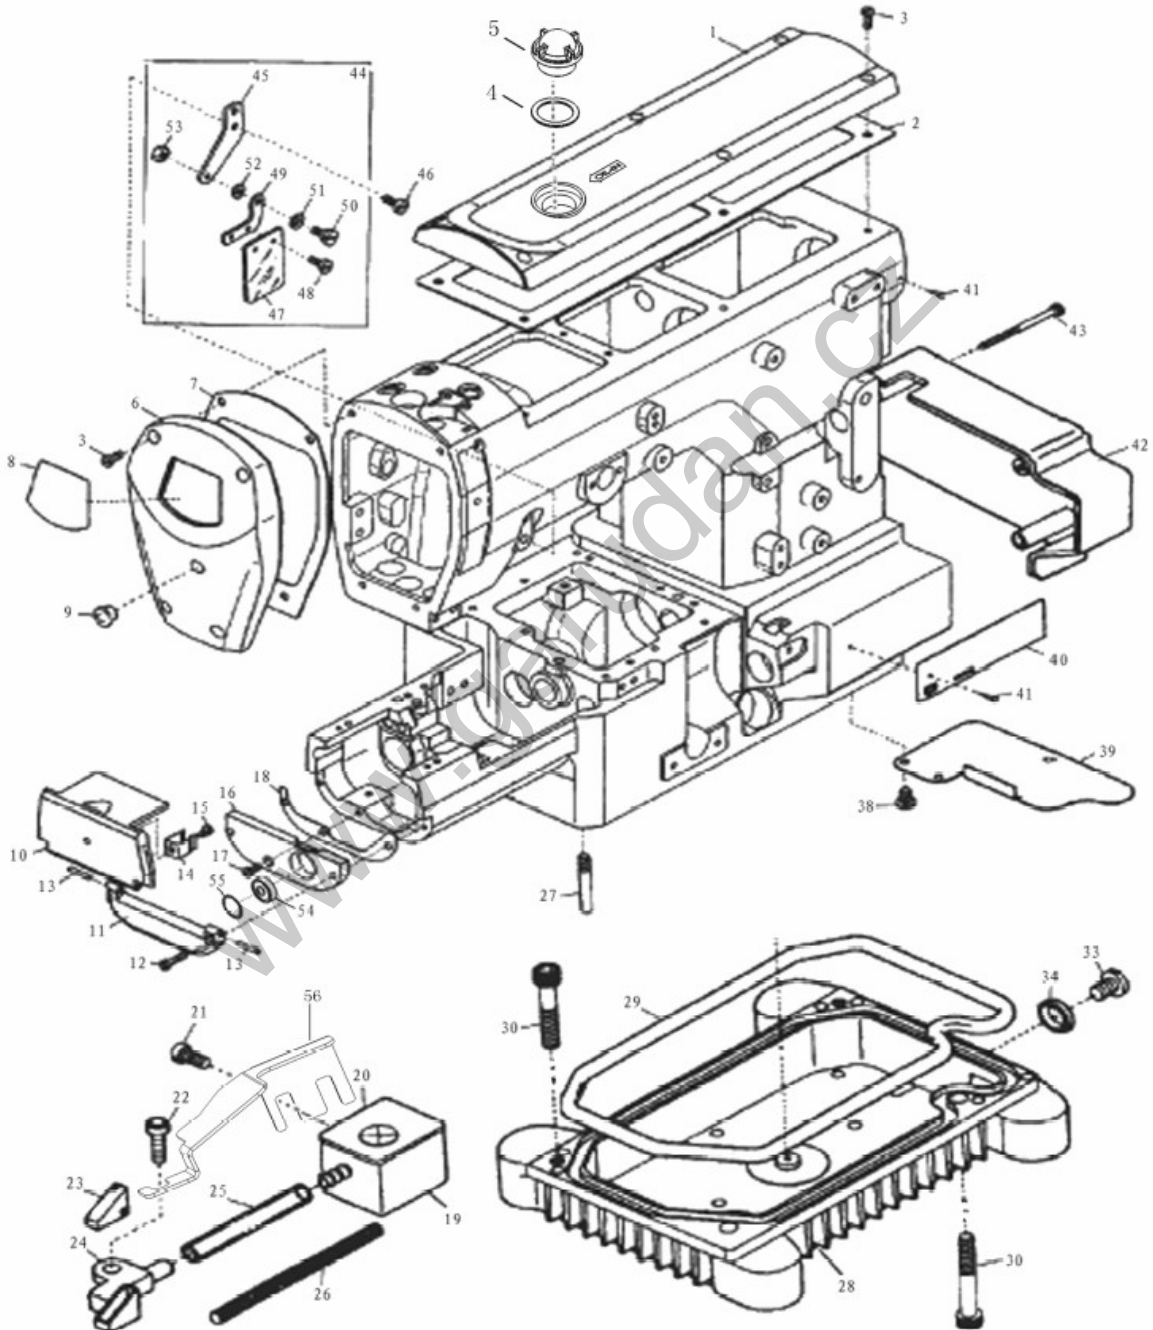

2. MISCELLANEOUS COVERS (2) (2/2)

2. (2/2)					
Ref.No	Parts No.	Name of parts	Description	Qty	Note
44	20002142	Eye Guard Complete Set		1	
45	10011179	Safety Plate Support		1	
46	10011618	Screw (M6x9)		1	
47	10011164	Safety Plate		1	
48	10011176	Screw (SM3/32"x56)		2	
49	10011167	Safety Plate Holder		1	
50	10011178	Screw (SM11/64"x40)		1	
51	10011261	Spring Washer		1	
52	10011168	Washer		1	
53	10011170	Nut		1	
54	10027118	Ball Bearing		1	
55	10010041	Bearing Cover		1	
56	10012329			1	
57	10008936			1	
58	10012251			1	
59	10012709			1	
60	10008974			1