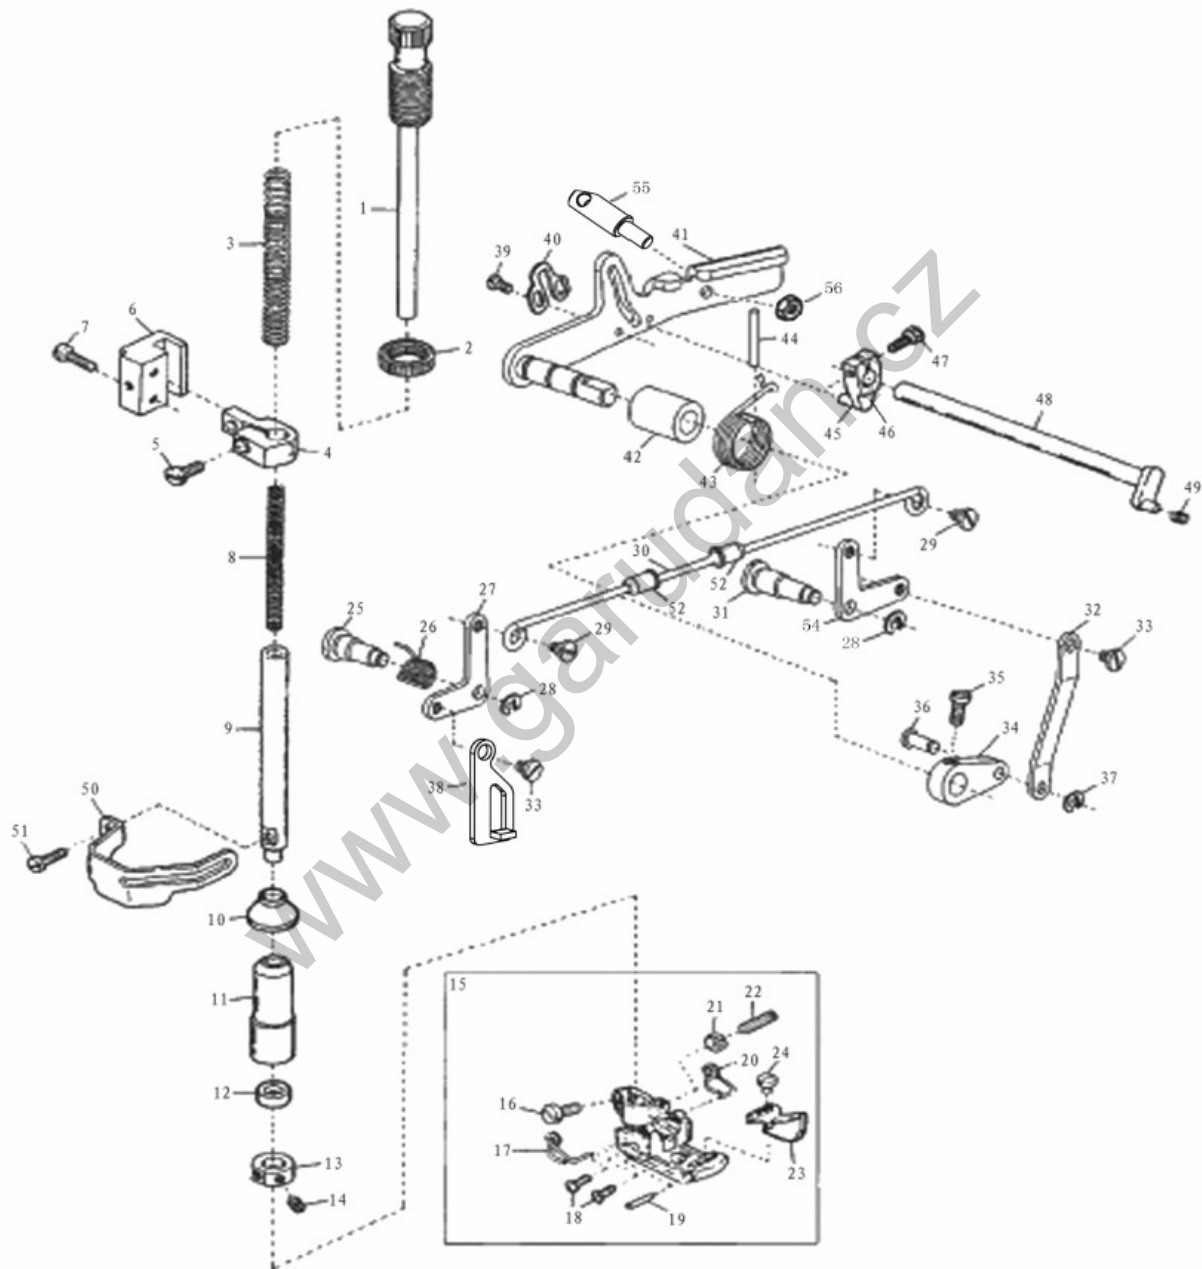

5. PRESSER FOOT MECHANISM (1/2)

5. PRESSER FOOT MECHANISM (1/2)					
Ref.No	Parts No.	Name of parts	Description	Qty	Note
1	10004127	Screw		1	
2	10011913	Nut		1	
3	10010492	Spring		1	
4	10011879	Presser Bar Connecting Bracket		1	
5	10009037	Screw (M4x12)		1	
6	10011883	Presser Bar Guide		1	
7	10013732	Screw (SM11/64"x40)		2	
8	10011888	Spring		1	
9	10010496	Presser Bar		1	
10	10011457	Oil Protector Cover		1	
11	10011108	Bushing		1	
12	10032359	Oil Seal		1	
13	10011878	Collar		1	
14	10011887	Screw (SM9/64"x40)		2	
15	*****	Presser Foot, Complete Set		1	
16	10009115	Screw (M3.5x8)		1	
17	10004710	Spring		1	
18	10003933	Screw (M2.5x4.2)		4	
19	10005598	Pin		1	
20	10004809	Spring		1	
21	10005577	Nut		1	
22	10005576	Screw		1	
23	10005595	Fabric Guide		1	
24	10005573	Screw (M2.5x3.5)		1	
25	10010521	Lever Pin		1	
26	10010493	Spring		1	
27	10010463	Presser Foot Lever		2	
28	10010649	Collar		2	
29	10013217	Screw (SM3/16"x40)		2	
30	10010464	Presser Foot Rod		1	
31	10010524	Lever Pin		1	
32	10010403			1	
33	10003496	Screw		2	
34	10010458	Lifter Lever		1	
35	10011664	Screw (SM15/64"x28)		1	
36	10011886	Pin		1	
37	10003248	Collar		1	
38	10010487	Lifter Link Plate		1	
39	10010904	Screw (SM9/64"x40)		2	
40	10011889	Lifter Lever Stop		1