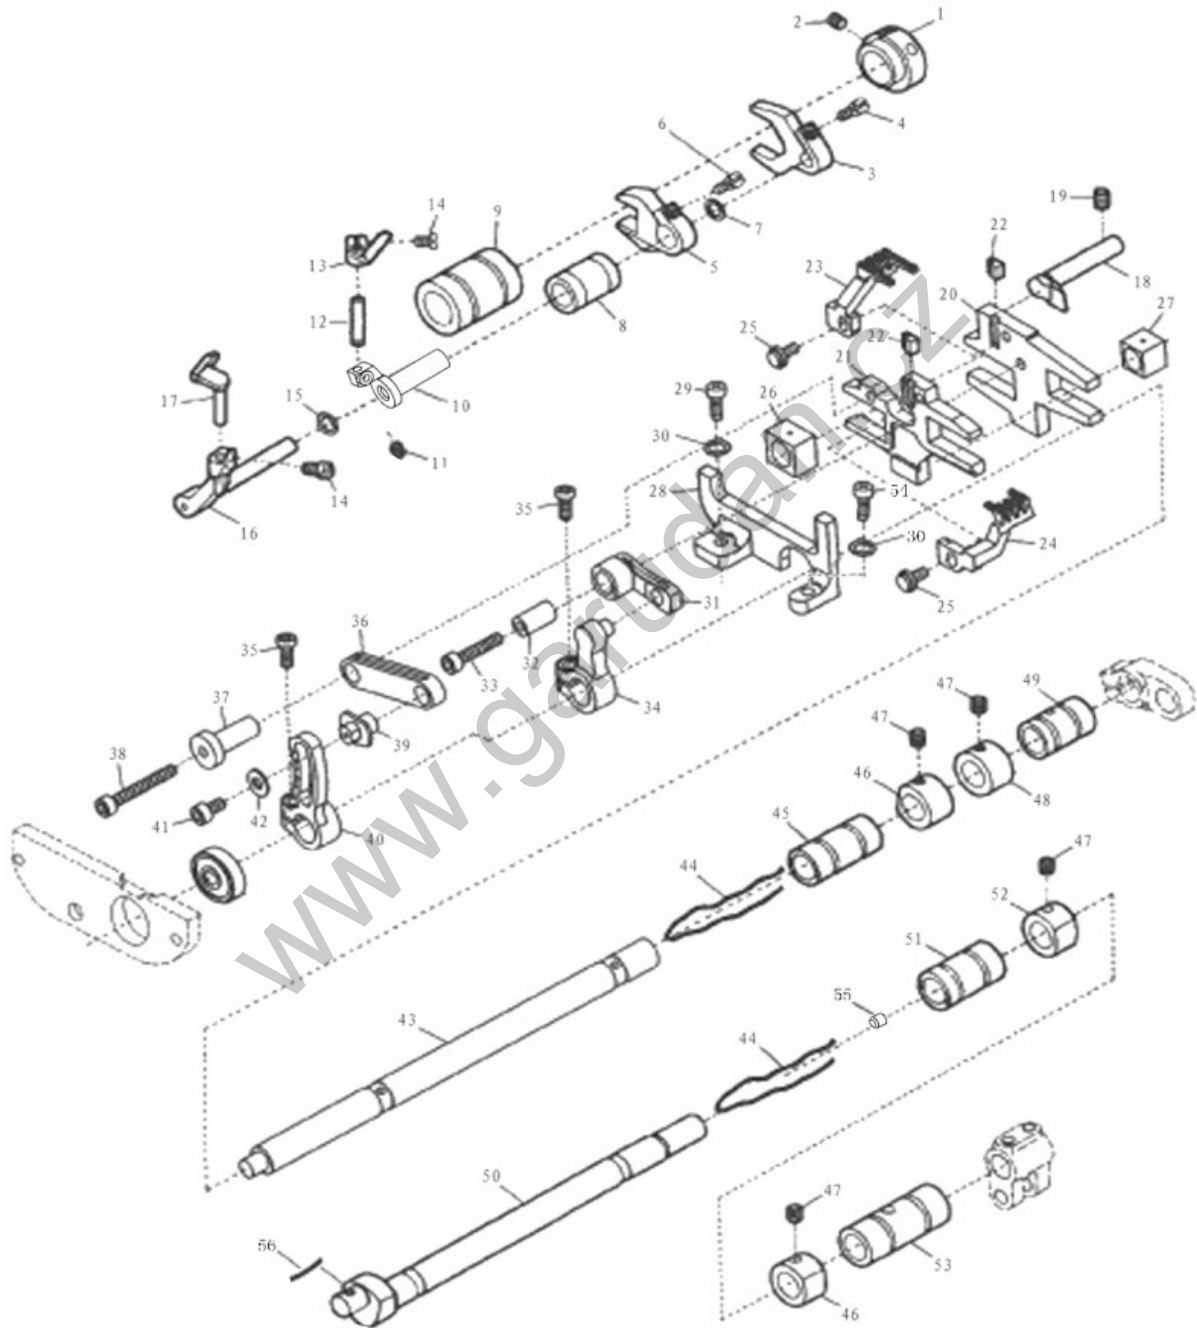

9. FEED DRIVING MECHANISM (2/2)

9. FEED DRIVING MECHANISM (2/2)					
Ref.No	Parts No.	Name of parts	Description	Qty	Note
40	10010254	Differential Feed Rocker Lever		1	
41	10012553	Screw (M4x8)		1	
42	10011055	Washer		1	
43	10012252	Feed Rocker Shaft		1	
44	10008066	Oil Wick		2	
45	10012404	Bushing		1	
46	10012691	Collar		2	
47	10012014	Screw (M5x4)		4	
48	10012693	Collar		1	
49	10012410	Bushing		1	
50	10005887	Feed Lift Shaft		1	
51	10012508	Bushing		1	
52	10012643	Collar		1	
53	10012408	Bushing		1	
54	10014395	Screw (M4x14)		1	
55	10005867			1	
56	10008074	Oil Wick		1