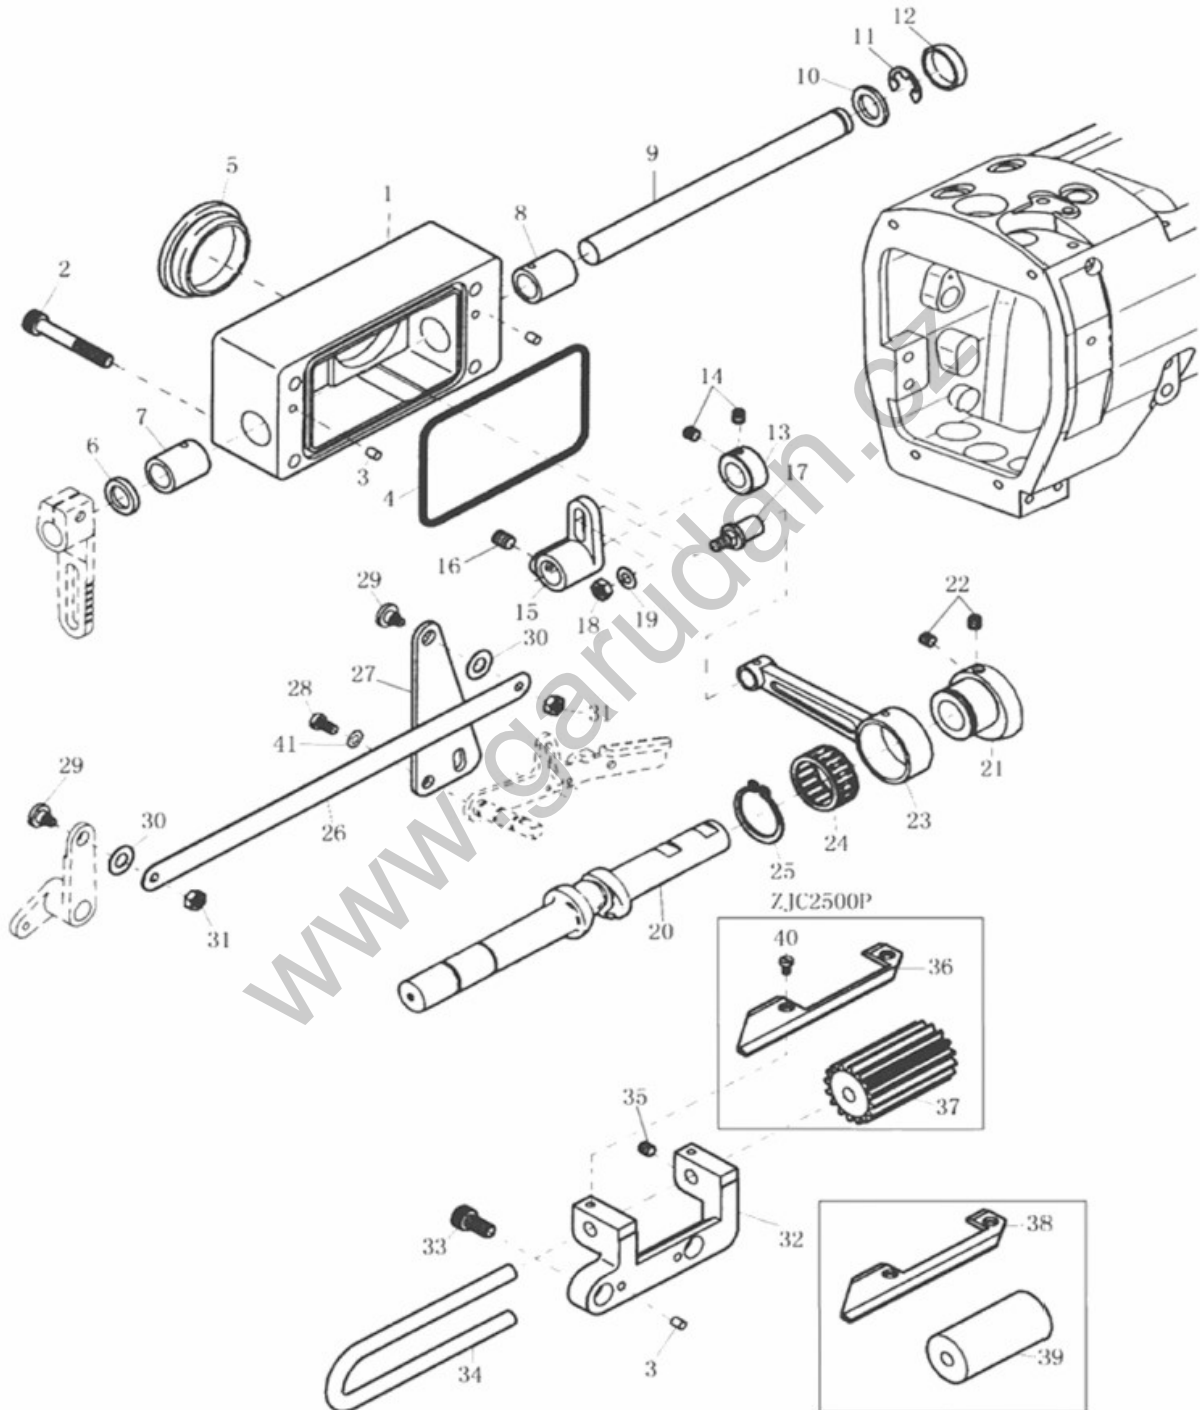

18. UPPER FEED ROLLER EXCLUSIVE PARTS 1

18. UPPER FEED ROLLER EXCLUSIVE PARTS 1					
Ref.No	Parts No.	Name of parts	Description	Qty	Note
1	20003688	Upper Feed Roller Shaft Bracket		1	
2	10010233	Screw (M6x41)		4	
3	10012319	Pin		4	
4	10010276	Gasket		1	
5	10010266	Seal Plug		1	
6	10010577	Oil Seal		1	
7	10010574	Bushing		1	
8	10010572	Bushing		1	
9	10010275	Upper Feed Roller Shaft		1	
10	10010265	Washer		1	
11	10003281	Retaining Ring		1	
12	10011186	Oil Seal		1	
13	10011284	Collar		1	
14	10012014	Screw (M5x4)		2	
15	10010571	Upper Feed Roller Shaft Lever		1	
16	10009187	Screw (M6x8)		2	
17	10010576	Pin		1	
18	10009467	Nut		1	
19	10003073	Washer		1	
20	10004038	Upper Crankshaft		1	
21	10010232	Upper Feed Roller Eccentric		1	
22	10012162	Screw (M5x5)		2	
23	10010195	Upper Feed Roller Lever Rod		1	
24	10021300	Bearing		1	
25	10003238	Retaining Ring		1	
26	10010219	Lifter Connecting Plate		1	
27	10010230	Upper Feed Roller Lifter		1	
28	10009556	Screw (M4x7)		2	
29	10010223	Screw (M4x3.3)		2	
30	10010231	Washer		2	
31	10009471	Nut		2	
32	20003721	Feed Roller Yoke		1	
33	10003402	Screw (M6x10)		2	
34	10010228	Feed Roller Shaft		1	
35	10012162	Screw (M5x5)		2	
36	10012323	Plate (B)		1	
37	10014198	Feed Roller (B)		1	
38	10012330	Plate(A)		1	
39	10012327	Feed Roller (A)		1	
40	10009600	Screw (M3x6)		2	
41	10003083	Washer		2