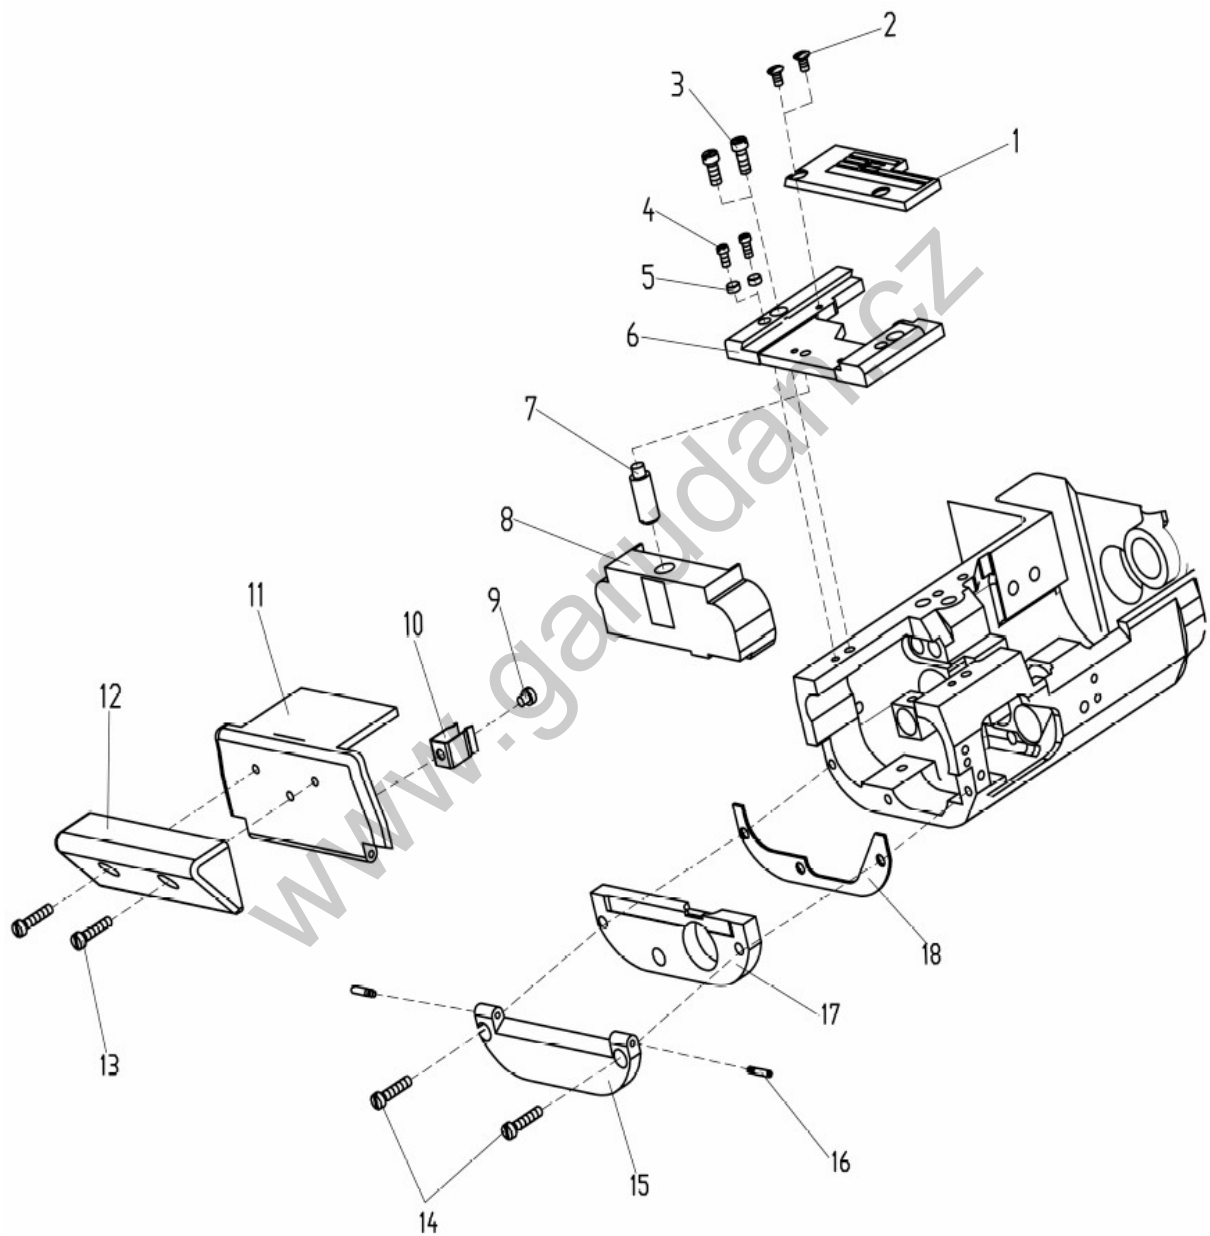

23. RIGHT-COUNTER EXCLUSIVE PART 1

23. RIGHT-COUNTER EXCLUSIVE PART 1					
Ref.No	Parts No.	Name of parts	Description	Qty	Note
1	10026416	Stitch Plate		1	
2	10012688	Screw (M3.5x4.5)		2	
3	10013938	Screw (M4x10)		2	
4	10012253	Screw (M3x8)		2	
5	10013872	Knock Pin		2	
6	10026415	Stitch Plate Support		1	
7	10012295	Screw (M5)		1	
8	10012248	Oil Proof Cover		1	
9	10010188	Screw (M3.5x3.6)		1	
10	10011220	Spring		1	
11	10010043	Cylinder side Cover (Upper)		1	
12	10026437	side cover		1	
13	10011794	Screw (M4x10)		2	
14	10010186	Screw (M3.5x16)		2	
15	10010184	Cylinder side Cover Hinge		1	
16	10010185	Screw (M2.5)		2	
17	10010187	Cylinder side Cover (Lower)		1	
18	10012720	Gasket		1