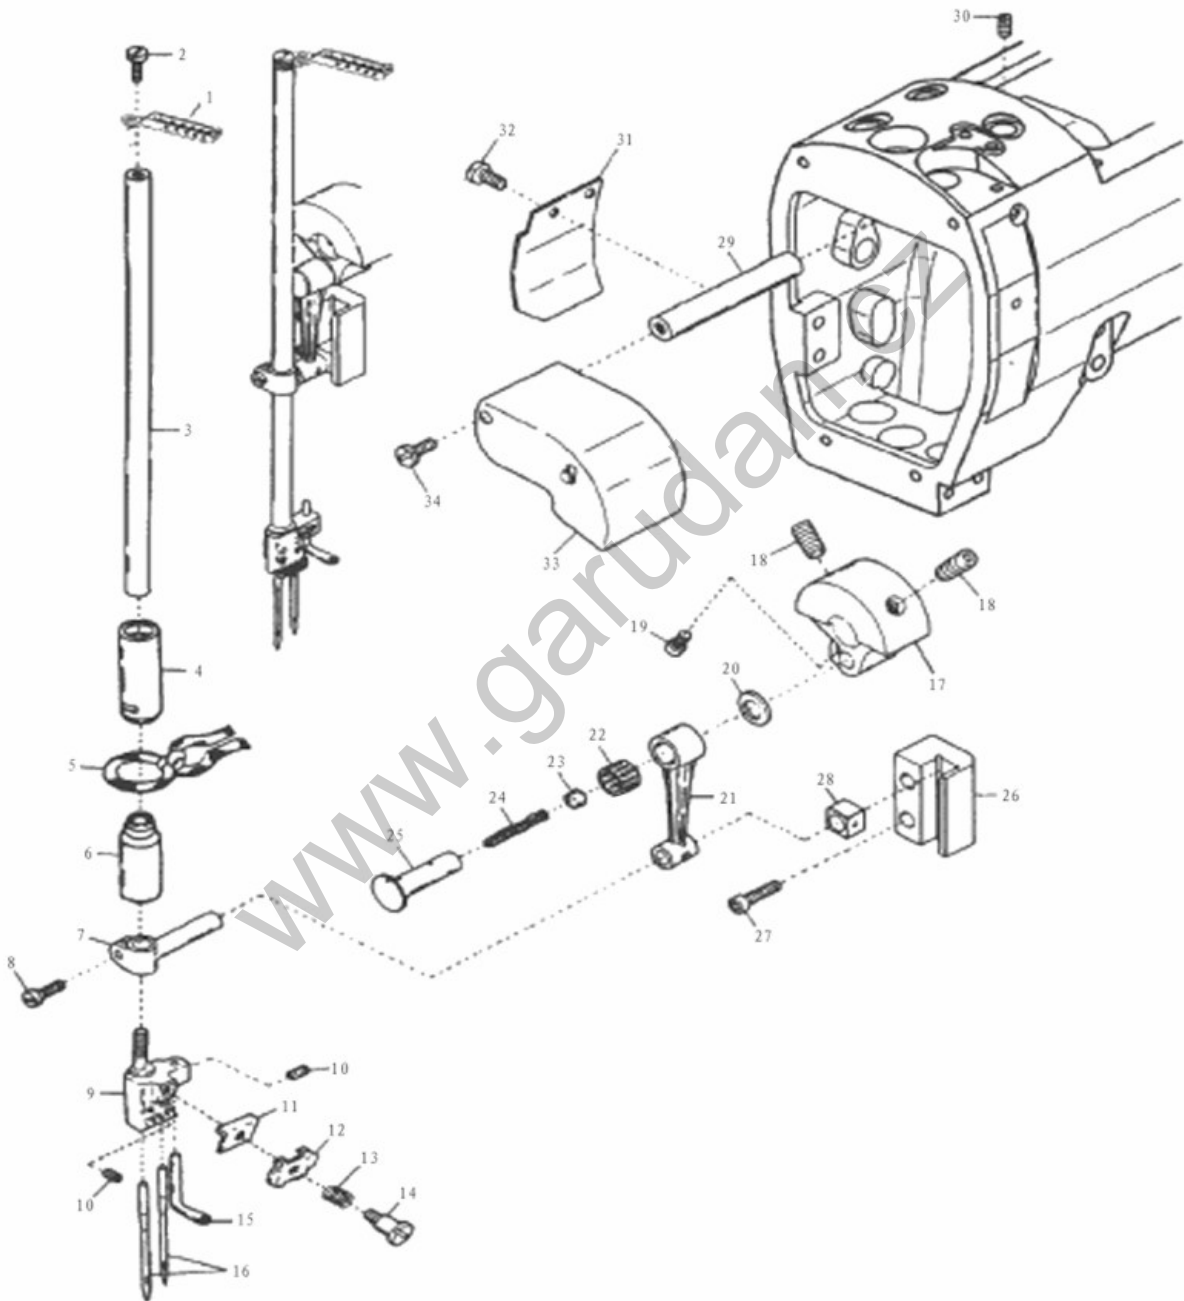

6. NEEDLE BAR MECHANISM

6. NEEDLE BAR MECHANISM					
Ref.No	Parts No.	Name of parts	Description	Qty	Note
1	10013191	Needle Bar Thread Eyelet		1	
2	10010904	Screw (SM9/64"x40)		1	
03.I	10051692	Needle Bar		1	
03.II	10051693	Needle Bar		1	
04.I	10051696	Bushing		1	
04.II	10051697	Bushing		1	
5	10008075	Oil Wick		1	
06.I	10051694	Bushing		1	
06.II	10051695	Bushing		1	
7	10011616	Needle Bar Bracket		1	
8	10042412	Screw (M4x10)		1	
9		Needle Clamp		1	
10	10009255	Screw (SM1/8"x44)		4	
11	10011349	Thread Retainer Disc Support		1	
12	10011345	Needle Thread Retainer Disc		1	
13	10011338	Spring		1	
14	10011348	Screw (SM1/8"x44)		1	
15	10011627	Top Cover Thread Eyelet		1	
16	10004902	Needle		3	
17	10013017	Counterweight		1	
18	10011582	Screw (SM5/16"x24)		2	
19	10010953	Screw (M5x10)		1	
20	10011622	Washer		1	
21	10011629	Connecting Rod		1	
22	10007397	Roller Bearing		1	
23	10011175	Seal Plug		1	
24	10008066	Oil Wick		1	
25	10011169	Pin		1	
26	10011619	Needle Bar Guide		1	
27	10009103	Screw (M4x16)		2	
28	10011340	Slide Block		1	
29	10011165	Pin		1	
30	10009074	Screw (M4x4)		1	
31	10011173	Connecting Rod Cover (Rear)		1	
32	10013040	Screw (M3x6)		2	
33	10011581	Connecting Rod Cover (Front)		1	
34	10010837	Screw (M4x5)		1