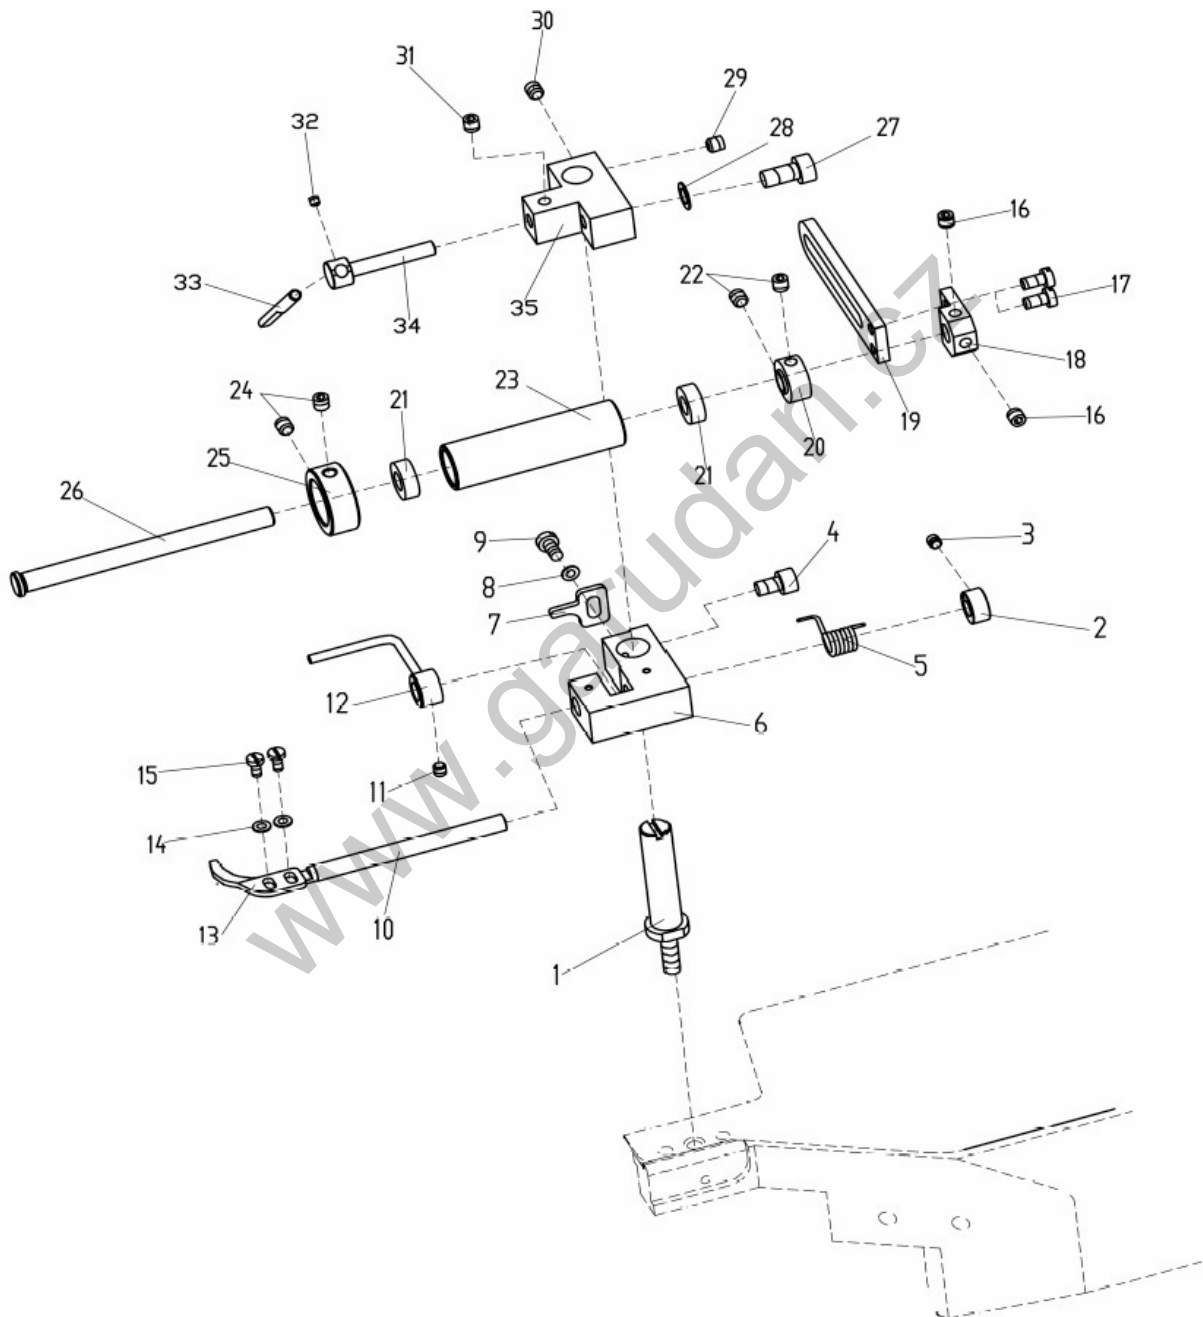

26. RIGHT-COUNTER EXCLUSIVE PART 4

26. RIGHT-COUNTER EXCLUSIVE PART 4					
Ref.No	Parts No.	Name of parts	Description	Qty	Note
1	10026448	Fixed seat post		1	
2	10026461	Retaining ring		1	
3	10012778	Screw (M4x4)		1	
4	10012028	Screw (M5x8)		1	
5	10026475	Spring		1	
6	10026449	Pressure cloth plate fixation		1	
7	10026455	Stator		1	
8	10003083	Washer		1	
9	10013176	Screw (M4x8)		1	
10	10026450	Pressure cloth plate shaft		1	
11	10012778	Screw (M4x4)		1	
12	10026452	Guide bar component		1	
13	10026451	Pressure cloth plate		1	
14	10002998	Washer		2	
15	10011357	Screw (M3x6)		2	
16	10012778	Screw (M4x4)		2	
17	10010595	Screw (M4x7.5)		2	
18	10026460	Connection piece		1	
19	10026459	Roller arm		1	
20	10026476	Ring		1	
21	10030351	Bearing		2	
22	10012778	Screw (M4x4)		2	
23	10026463	Roller		1	
24	10010822	Screw (M4x3)		2	
25	10026464	Ring		1	
26	10026462	Shaft		1	
27	10003169	Screw (M6x12)		1	
28	10004936	Washer		1	
29	10012162	Screw (M5x5)		1	
30	10012162	Screw (M5x5)		1	
31	10012778	Screw (M4x4)		1	
32	10010196	Screw (M3x3)		1	
33	10026458	Guide bar		1	
34	10026457	Guide bar		1	
35	10026456	Fixed seat		1