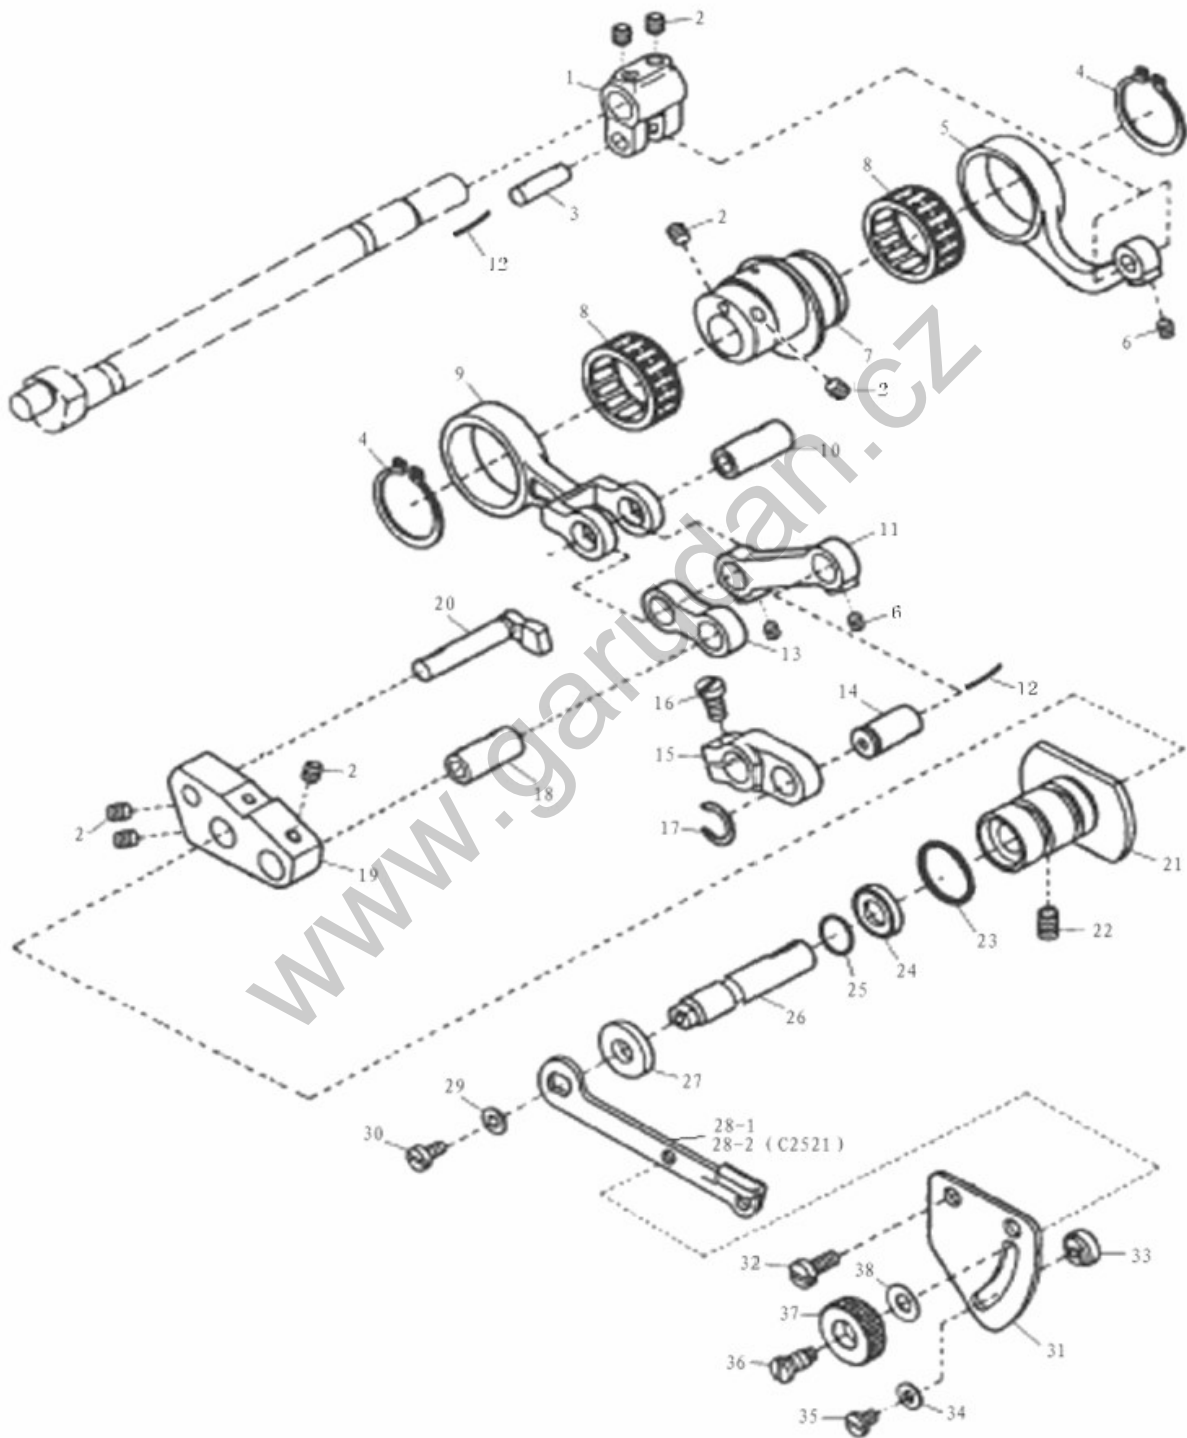

10. FEED DRIVING CONTROL MECHANISM

10. FEED DRIVING CONTROL MECHANISM					
Ref.No	Parts No.	Name of parts	Description	Qty	Note
1	10012792	Feed Lift Lever		1	
2	10012162	Screw (M5x5)		7	
3	10012781	Pin		1	
4	10003238	Collar		2	
5	10012789	Feed Lift Connecting Rod		1	
6	10009074	Screw (M4x4)		3	
7	10012791	Feed Eccentric		1	
8	10007371	Roller Bearing		2	
9	10012788	Feed Connecting Rod		1	
10	10012481	Pin		1	
11	10012783	Lever Link		1	
12	10008069			2	
13	10012779	Lever Link		1	
14	10012515	Lever Link Pin		1	
15	10012790	Feed Shaft Lever		1	
16	10012793	Screw (M5x10)		1	
17	10012519	Collar		1	
18	10012481	Pin		1	
19	10012518	Control Bracker		1	
20	10012521	Connecting Rod Guide		1	
21	10012333	Control Lever Shaft Bushing		1	
22	10009187	Screw (M6x8)		1	
23	10012513	O-Ring		1	
24	10014443	Oil Seal		1	
25	10009608	O-Ring		1	
26	10010532	Control Lever Shaft		1	
27	10012487	Washer		1	
28. I	10010498	Feed Connecting Lever		1	
28. II	10009714	Feed Connecting Lever		1	
29	10010111	Washer		1	
30	10010594	Screw (M4x7.5)		1	
31	10010501	Feed Graduation		1	
32	10012480	Screw (M4x12.5)		2	
33	10012516	Nut		1	
34	10011653	Washer		1	
35	10014441	Screw (M4x6)		1	
36	10010856	Screw		1	
37	10010491	Nut		1	
38	10010861	Washer		1