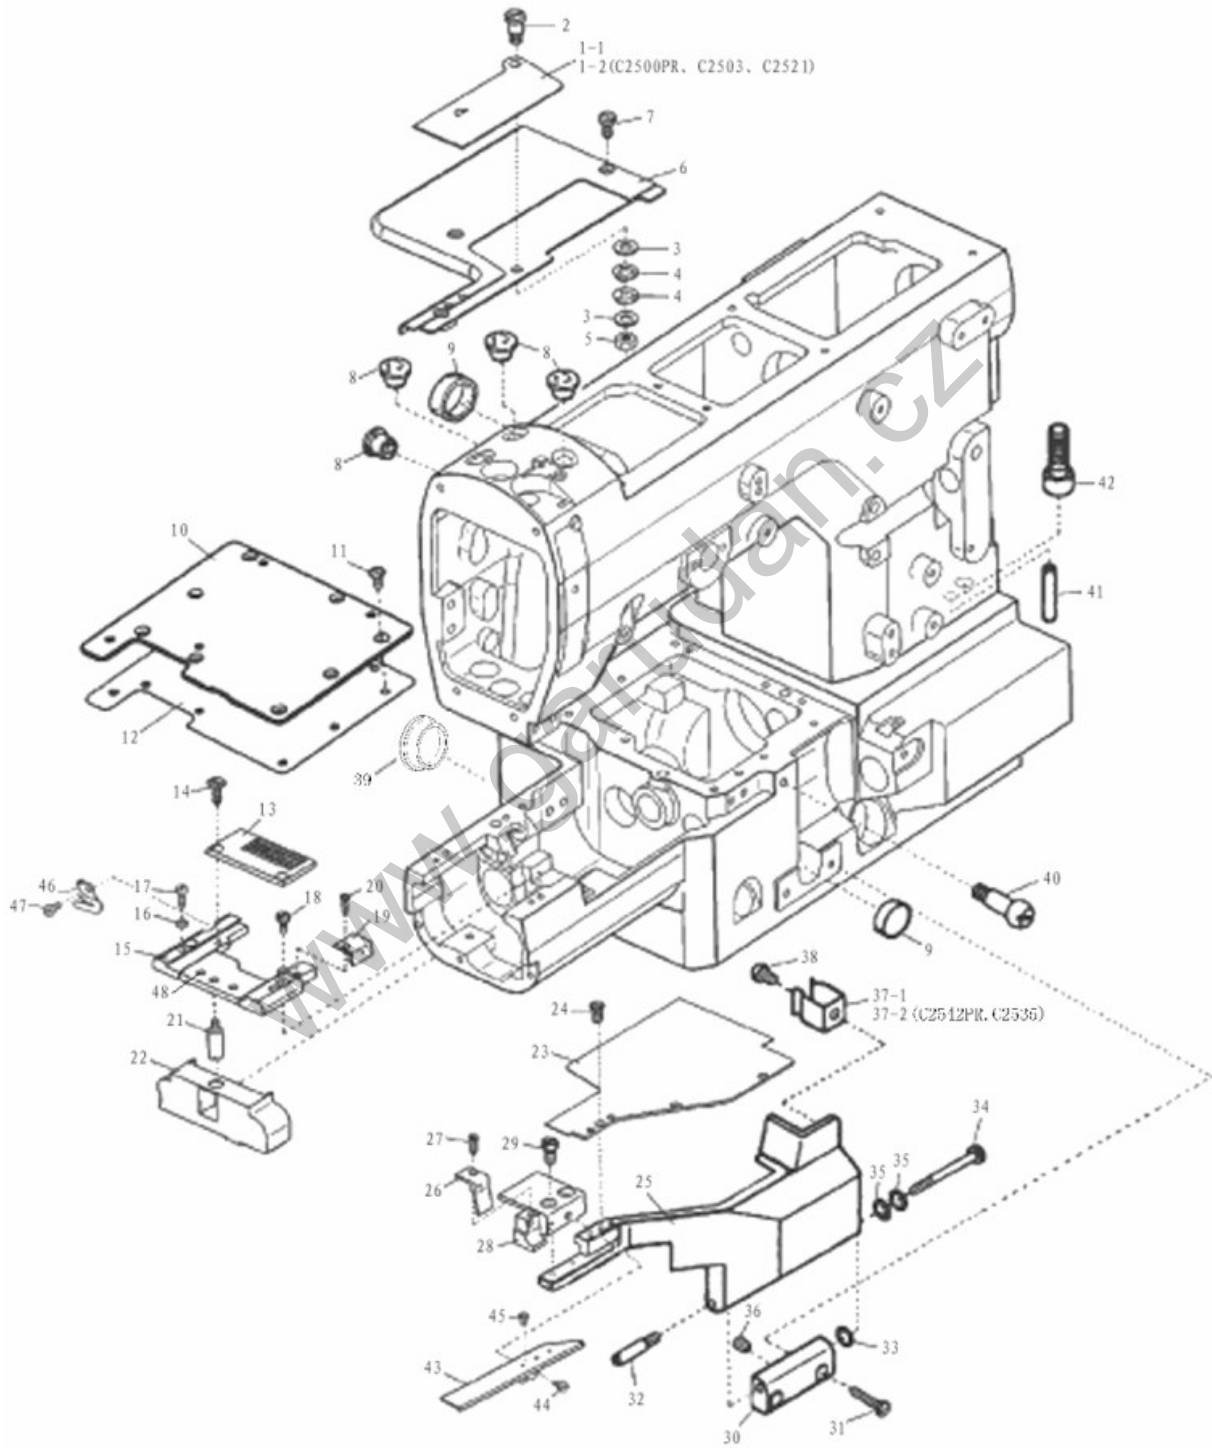

1. MISCELLANEOUS COVERS (1) (1/2)

1. MISCELLANEOUS COVERS (1) (1/2)					
Ref.No	Parts No.	Name of parts	Description	Qty	Note
1-1	10012292	Looper Thread Take-up Cover		1	
1-2	10010500	Looper Thread Take-up Cover		1	
2	10011222	Screw (M4)		1	
3	10002995	Washer		2	
4	10009470	Washer		2	
5	10009471	Nut		1	
6	20003641	Cloth Plate		1	
7	10013178	Screw (M4x12)		3	
8	10013170	Seal Plug		4	
9	10011186	Oil Seal		4	
10	10012588	Crant Chamber Cover		1	
11	10012641	Screw (M4x6.4)		8	
12	10012595	Crant Chamber Cover Gasket		1	
14	10012688	Screw (M3.5x4.5)		2	
15	10012309	Stitch Plate Support		1	
16	10013872	Knock Pin		2	
17	10012253	Screw (M3x8)		2	
18	10013938	Screw (M4x10)		2	
19	10012293	Stitch Plate Support Cover		1	
20	10012730	Screw (M3x5.6)		1	
21	10012295	Screw (M5)		1	
22	10012248	Oil Proof Cover		1	
23	20003622	Front Cover (Upper)		1	
24	10012642	Screw (M3.5x7)		3	
25	20003621	Front Cover		1	
26	10012240	Front Plate		1	
27	10012730	Screw (M3x5.6)		1	
28	20003619	Front Plate Support		1	
29	10002959	Screw (M4x16)		2	
30	20003623	Front Cover Hinge		1	
31	10012594	Screw (M4x18.5)		2	
32	10012598	Screw (M4x8)		1	
33	10003073	Washer		1	
34	10012592	Screw (M4x30)		1	
35	10003026	Washer		2	
36	10009074	Screw (M4x4)		1	
37-1	10011220	Spring		1	
37-2	10012699	Spring		1	
38	10012728	Screw (M3.5x4)		1	

1. MISCELLANEOUS COVERS (1) (2/2)

1. MISCELLANEOUS COVERS (1) (2/2)					
Ref.No	Parts No.	Name of parts	Description	Qty	Note
39	10012764	Seal Plug		1	
40	10012721	Screw (M4)		1	
41	10007433	Pin		2	
42	10007432	Screw (M10)		4	
43	10012250	Front Cover Plate		1	
44	10010594	Screw (M4x7.5)		2	
45	10012599	Screw (M5x7.8)		2	
46	10012311	Cutter		1	
47	10010888	Screw (M3x6.6)		1	
48	10012726	Gasket		2	