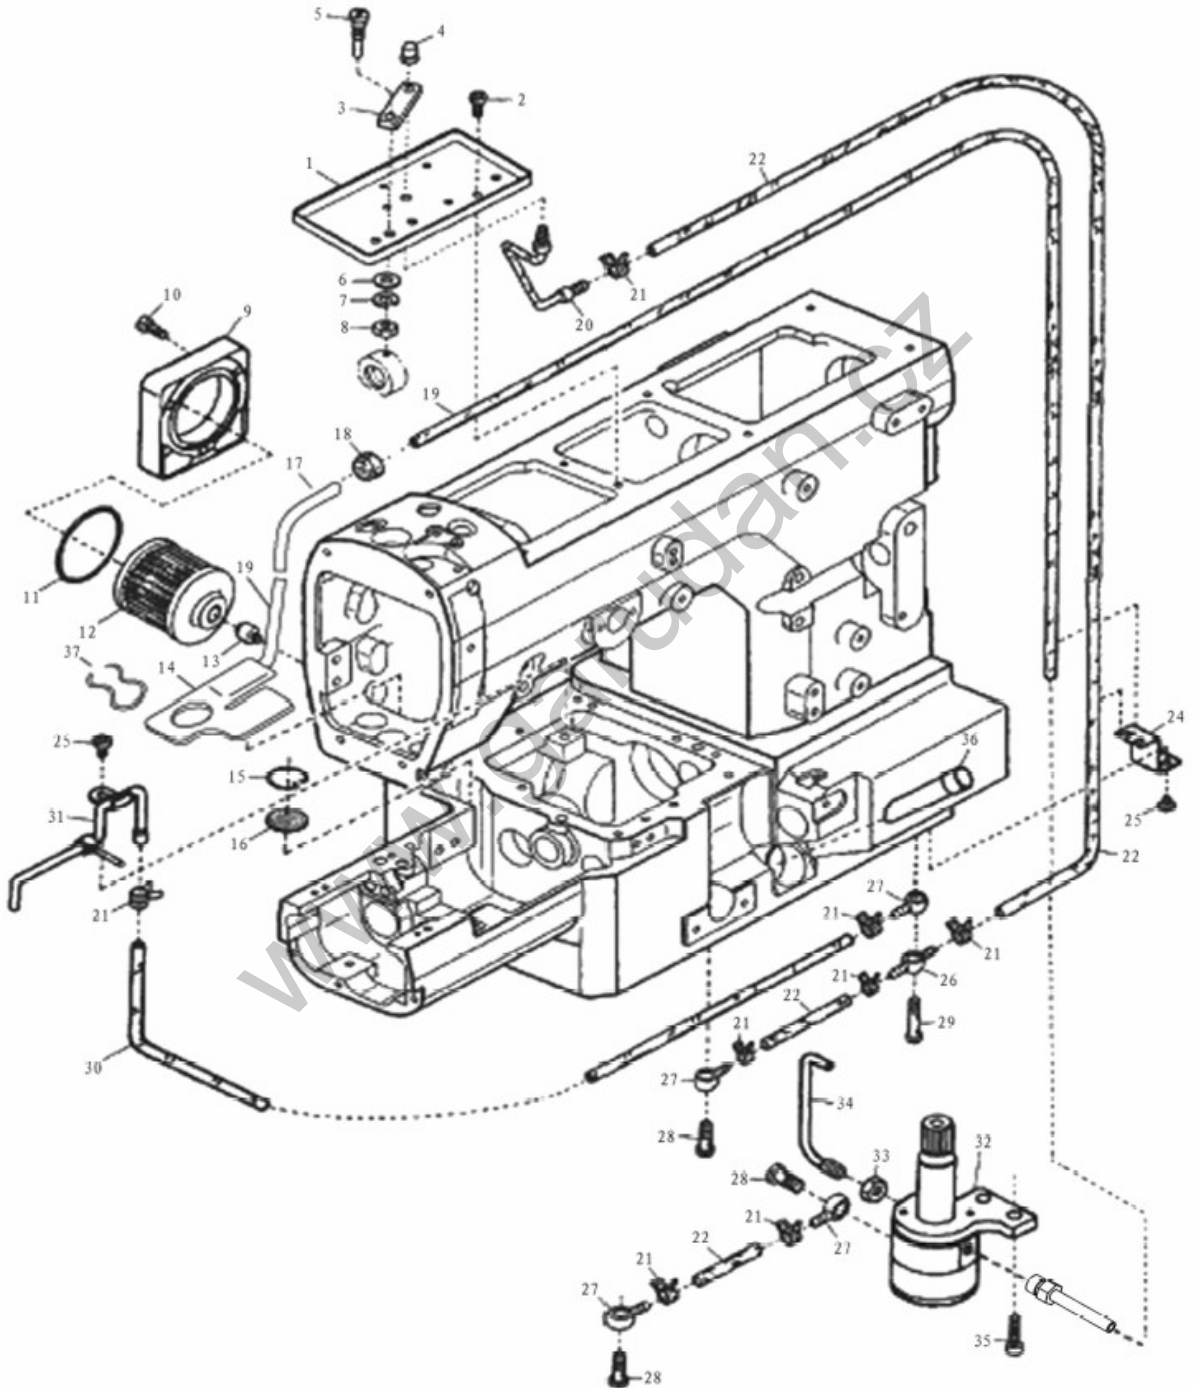

12. LUBRICATING MECHANISM

12. LUBRICATING MECHANISM					
Ref.No	Parts No.	Name of parts	Description	Qty	Note
1	10011465	Oil Receiver		1	
2	10010837	Screw (M4x5)		2	
3	10011468	Lubricant Guiding Block		1	
4	10011467	Top Nozzle		1	
5	10011464	Screw (M5)		1	
6	10011653	Washer		1	
7	10005537	Washer		1	
8	10009467	Nut		1	
9	20003647	Oil Filter Cap		1	
10	10012710	Screw (M4x14)		3	
11	10003793	O-Ring		1	
12	10043169	Oil Filter		1	
13	10012104	Screw (M10x7)		1	
14	10012328	Felt		1	
15	10003280	Collar		1	
16	10010777	Oil Filter Screen		1	
17	10012331	Suction Pipe		1	
18	10012092	Seal Plug		1	
19	10007795	Oil Tube		1	
20	10011461	Oil Pipe Unit		1	
21	10011471	Oil Tube Clam		8	
22	10007796	Oil Tube		1	
24	10012808	Oil Tube Stay		1	
25	10014441	Screw (M4x6)		3	
26	10012095	Oil Tube Joint, Two Way		1	
27	10012103	Oil Tube Joint, One Way		4	
28	10042329	Screw (SM1/4"x40)		3	
29	10012102	Screw (SM1/4"x40)		1	
30	10007796	Oil Tube		1	
31	10012805	Lower Shaft Oiling Shower		1	
32	10007770	Oil Pump		1	
33	10012088	Nut		1	
34	10011460	Oil Nozzle For Worm Gear		1	
35	10011313	Screw (M6x12)		2	
36	10012871	Oil Sight Gauge Oil Receiver		1	
37	10012332	Felt Clam		1	
38	10014067			1