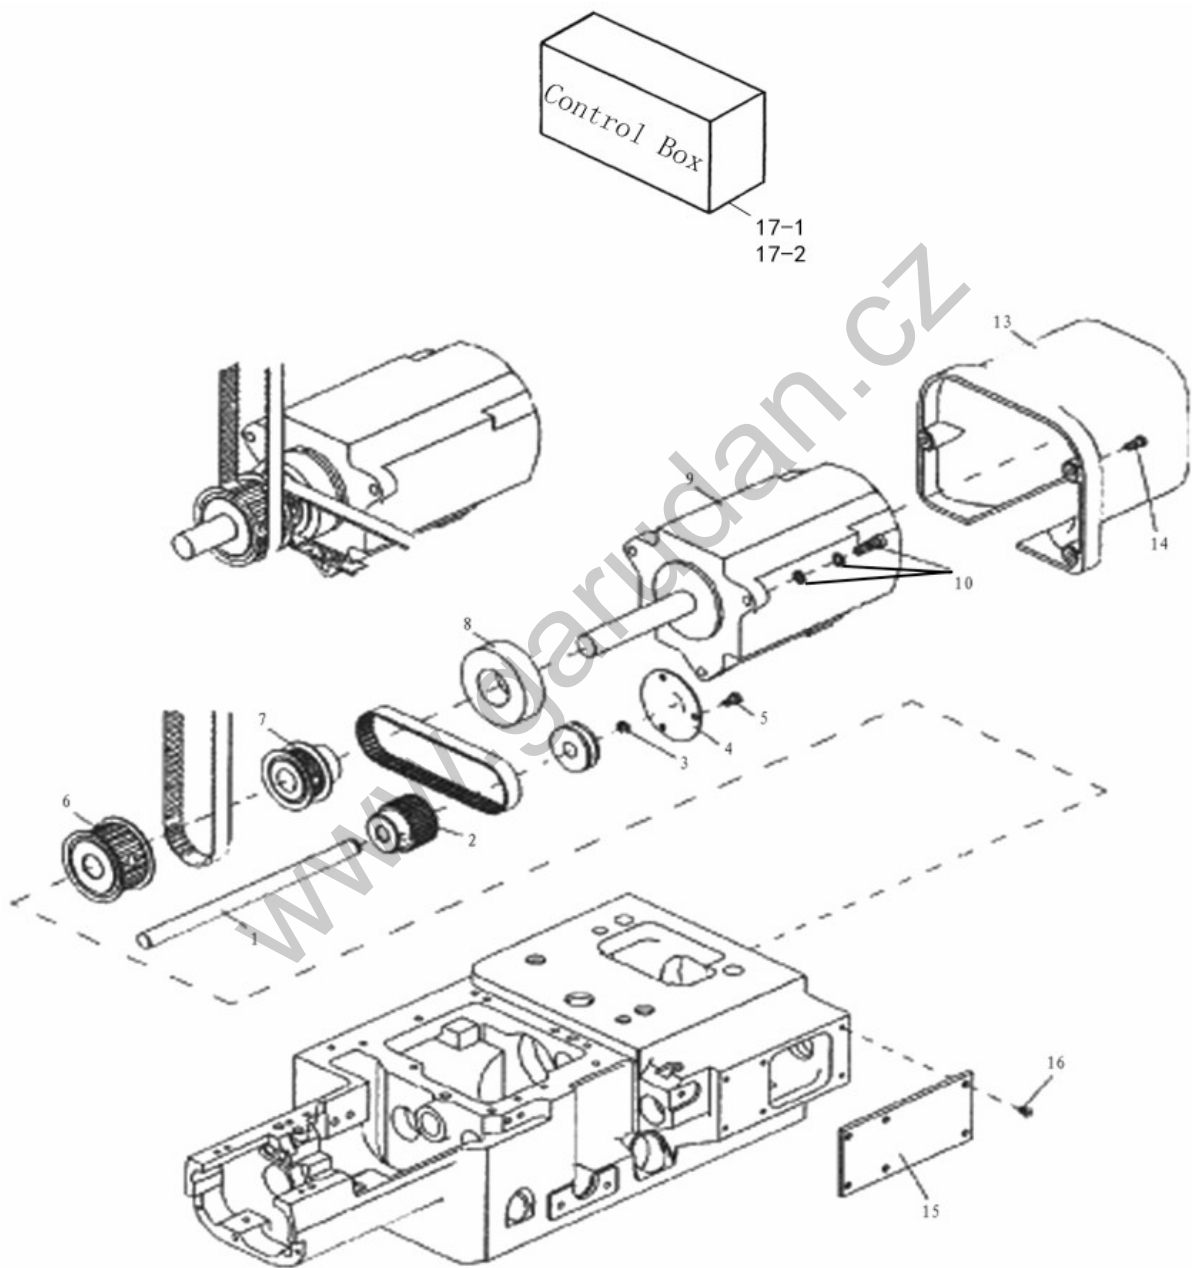

17. DIRECTLY DRIVING TYPE EXCLUSIVE PARTS

17. DIRECTLY DRIVING TYPE EXCLUSIVE PARTS					
Ref.No	Parts No.	Name of parts	Description	Qty	Note
1	10012316	Looper Thread Take-up Shaft		1	
2	10012370	Looper Thread Take-up Shaft Sprocker		1	
3	10003277	Collar		1	
4	20003761	Bearing Cover		1	
5	10009556	Screw (M4x7)		3	
6	10012307	Looper Thread Take-up Driving Sprocke		1	
7	10012315	Looper Thread Take-up Shaft Sprocke		1	
8	10003439	Ball Bearing		1	
9	10037026	Directly Driving Type Mini-Servo Motor		1	
10	10043235	Screw (M5x17)		3	
13	10012174	Mini-Servo Motor Cover		1	
14	10042412	Screw (M4x10)		3	
15	20003760	Front Cover		1	
16	10052299	Screw (M4x6.5)		6	
17.I	10038109	Control Box		1	
17.II	10037004	Control Box		1