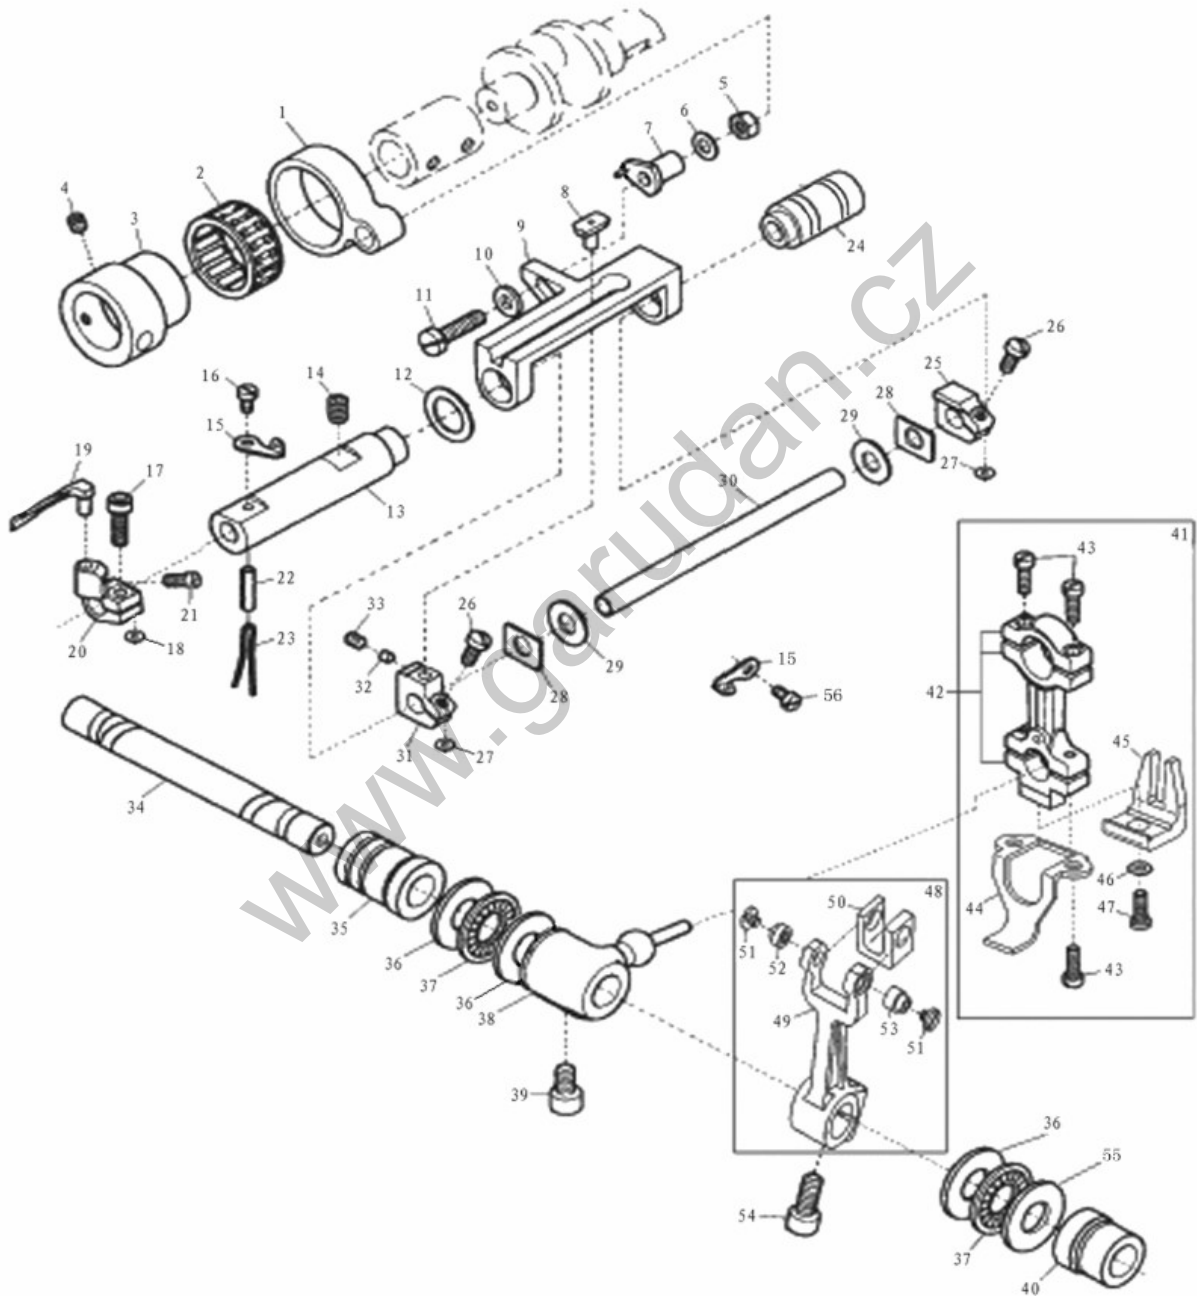

8. LOOPER DRIVING MECHANISM (1/2)

8. LOOPER DRIVING MECHANISM (1/2)					
Ref.No	Parts No.	Name of parts	Description	Qty	Note
1	10010461	Looper Rocker Connecting Rod		1	
2	10007406	Roller Bearing		1	
3	10014466	Looper Rocker Regulating Eccentric		1	
4	10012162	Screw (M5x5)		2	
5	10009467	Nut		1	
6	10010459	Washer		1	
7	10013842	Looper Rocker Adjusting Pin		1	
8	10012741	Slider		1	
9	10010462	Slider Holder		1	
10	10010466	Washer		1	
11	10010249	Screw (M5X28.2)		1	
12	10012747	Washer		1	
13	10014373	Bushing		1	
14	10009187	Screw (M6x8)		1	
15	10014472	Looper Thread Eyelet		2	
16	10010467	Screw (M3.5x4)		1	
17	10012752	Screw (M4x10)		1	
18	10012756	Washer		1	
19	10012780	Looper		1	
20	10012743	Looper Holder		1	
21	10012032	Screw (M4x7)		1	
22	10002848	Pin		1	
23	10024499	Oil Wick		1	
24	10012406	Bushing		1	
25	10012745	Rocker Arm, Holder		1	
26	10013178	Screw (M4x12)		2	
27	10012756	Washer		2	
28	10012786	Washer		2	
29	10012784	Washer		2	
30	10027629	Looper Bar		1	
31	10014473	Slider Holder		1	
32	10012751	Slider Presser		1	
33	10009074	Screw (M4x4)		1	
34	10014369	Looper Shaft		1	
35	10012411	Bushing		1	
36	10012782	Washer		3	
37	10007849	Roller Bearing		2	
38	10005592	Looper Driving Lever		1	
39	10012024	Screw (M6x15)		1