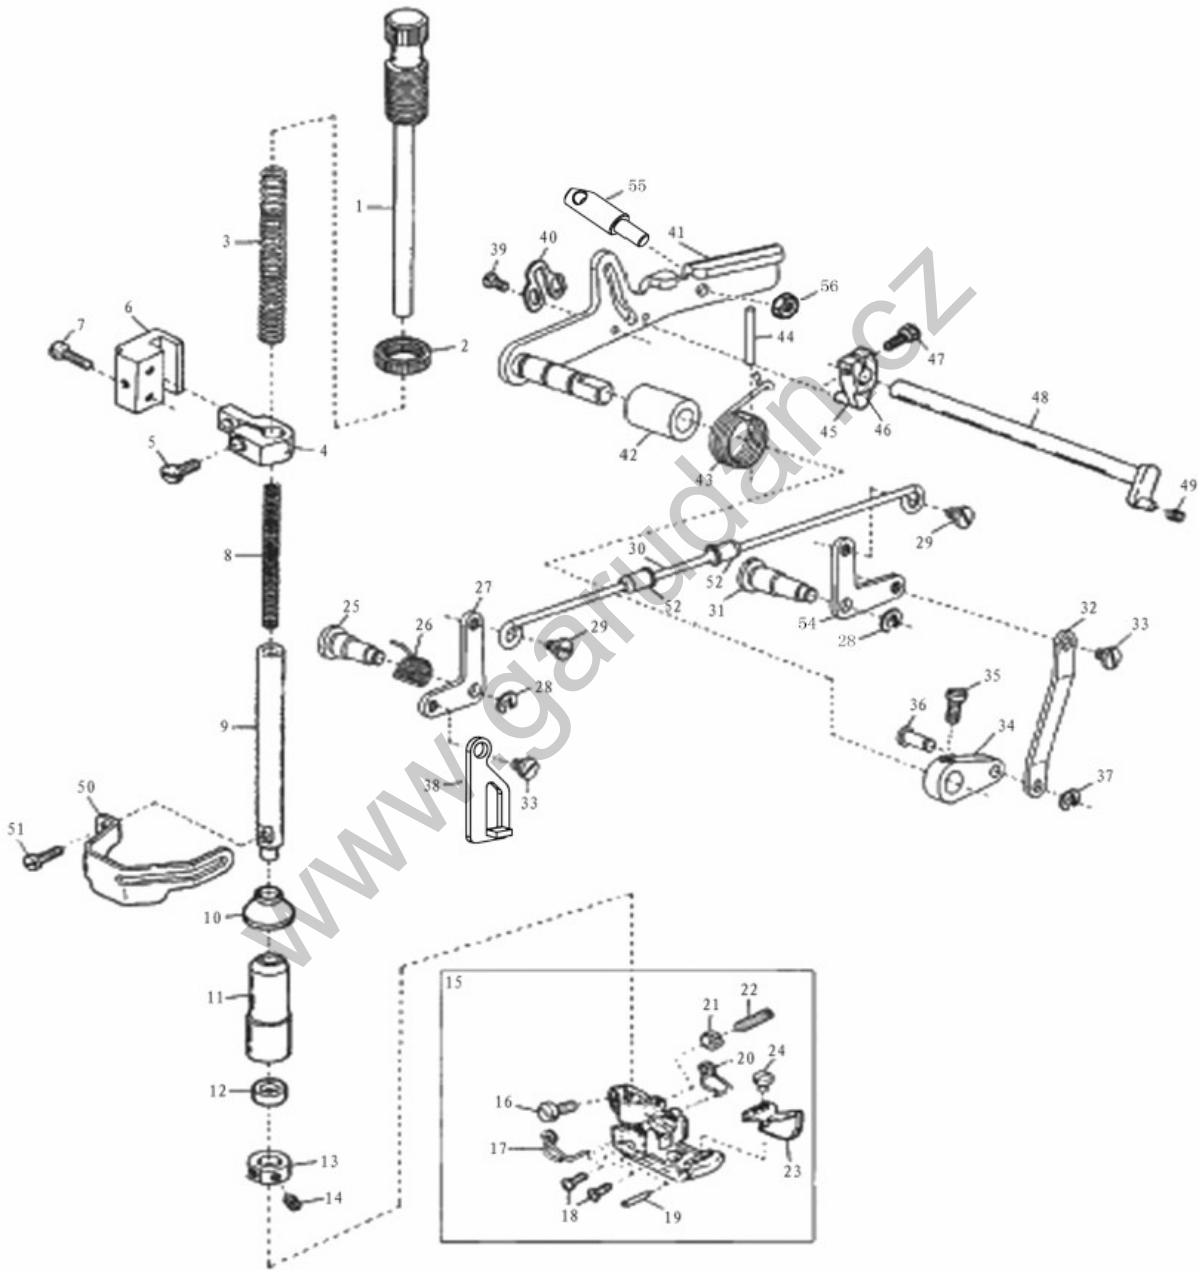

5. PRESSER FOOT MECHANISM (2/2)

5. PRESSER FOOT MECHANISM (2/2)					
Ref.No	Parts No.	Name of parts	Description	Qty	Note
41	10010469	Lifter Lever		1	
42	10011105	Bushing		1	
43	10010495	Spring		1	
44	10002772	Pin		1	
45	10011628	Pin		1	
46	10011617	Tension Release Lever		1	
47	10011625	Screw (SM11/64"x40)		1	
48	10014069	Tension Release Shaft		1	
49	10011880	Spring		1	
50	10011881	Finger Guard		1	
51	10011882	Screw (M3x4.6)		1	
52	10004599	Seal Plug		2	
54	10010460			1	
55	10010502			1	
56	10003084			1