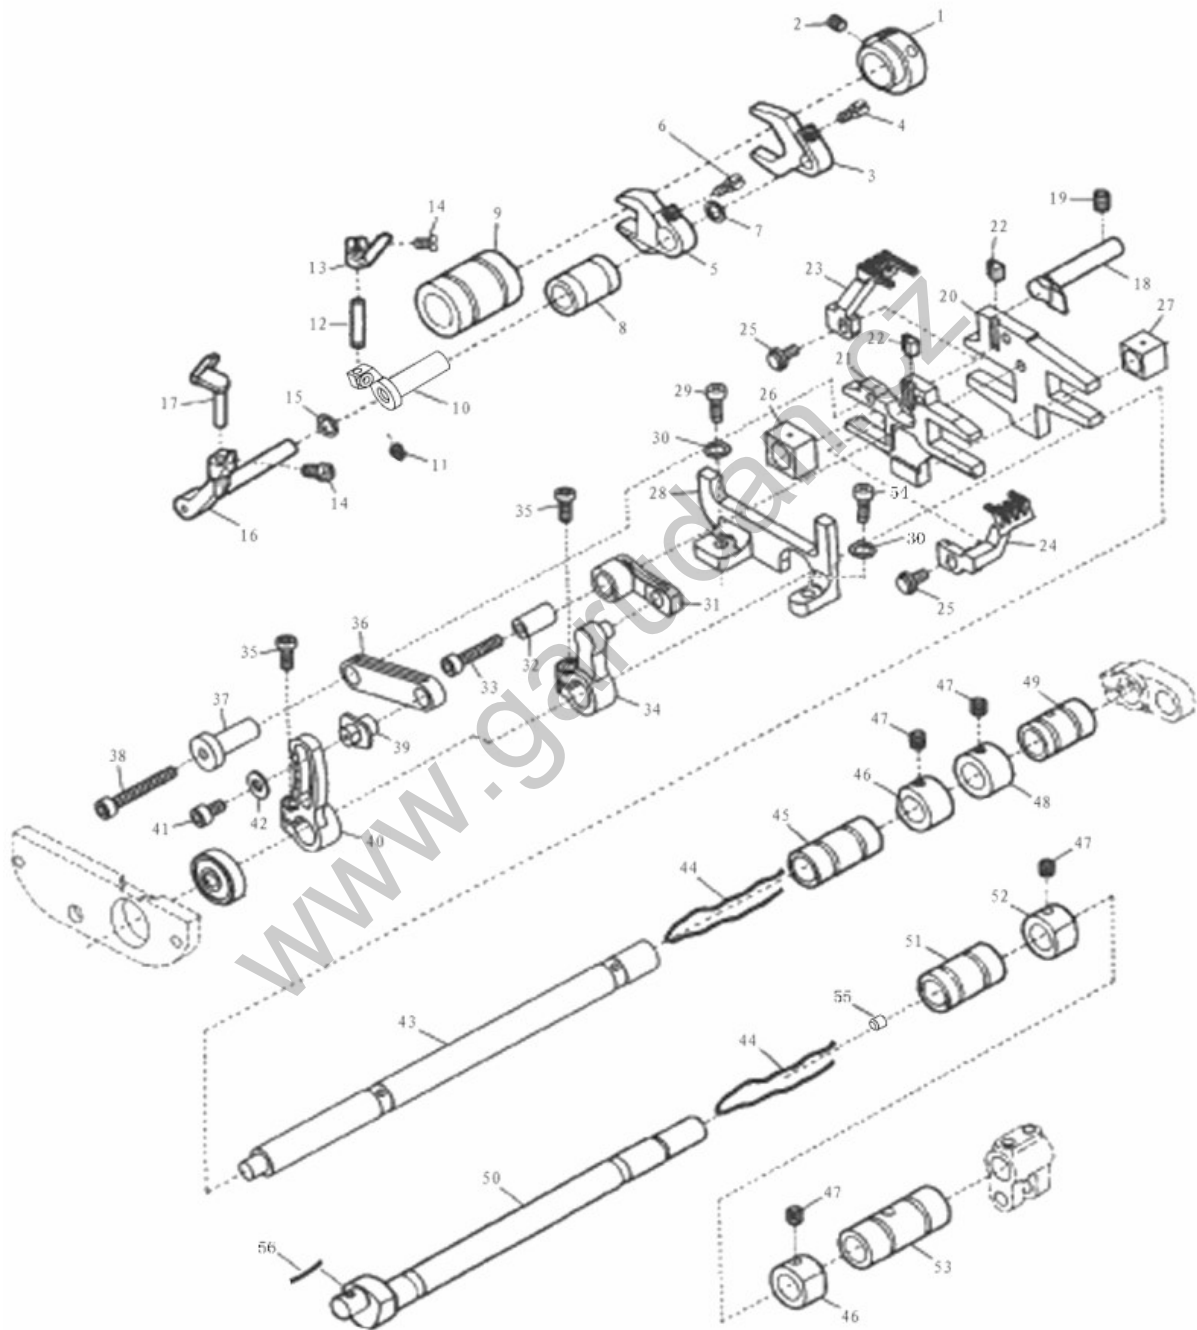

9. FEED DRIVING MECHANISM (1/2)

9. FEED DRIVING MECHANISM (1/2)					
Ref.No	Parts No.	Name of parts	Description	Qty	Note
1	10012772	Needle Guard (Front) Eccentric		1	
2	10012162	Screw (M5x5)		2	
3	10012769	Needle Guard (Rear) Lever		1	
4	10009115	Screw (M3.5x8)		1	
5	10012767	Needle Guard (Front) Lever		1	
6	10012763	Screw (M3.5x12)		1	
7	10012830	Washer		1	
8	10012403	Bushing		1	
9	10012412	Bushing		1	
10	10027637	Needle Guard (Front) Holder		1	
11	10012773	Screw (M3.5x3)		1	
12	10012771	Pin		1	
13	10012832	Needle Guard (Rear)		1	
14	10012738	Screw (M3.5x6.5)		2	
15	10012830	Washer		1	
16	10012736	Needle Guard (Front) Holder		1	
17	10012829	Needle Guard (Front)		1	
18	10012831	Feed Lift Block		1	
19	10009187	Screw (M6x8)		1	
20	10005171	Main Feed Bar		1	
21	10004013	Differential Feed Bar		1	
22	10005866	Feed Dog Key		2	
23		Main Feed Dog		1	
24		Differential Feed Dog		1	
25	10011733	Screw (SM9/64"x40)		2	
26	10012864	Feed Lift Block (Front)		1	
27	10012690	Feed Lift Block (Rear)		1	
28	10010212	Feed Bar Guide		1	
29	10009103	Screw (M4x16)		1	
30	10002954	Washer		2	
31	10010247	Main Feed Bar Driving Connection		1	
32	10010213	Pin		1	
33	10010214	Screw (M4x19)		1	
34	10010251	Main Feed Rocker Lever		1	
35	10012752	Screw (M4x10)		2	
36	10010250	Differential Feed Bar Driving Connection		1	
37	10010253	Pin		1	
38	10010216	Screw (M4x28)		1	
39	10010252	Differential Feed Adjusting Pin		1