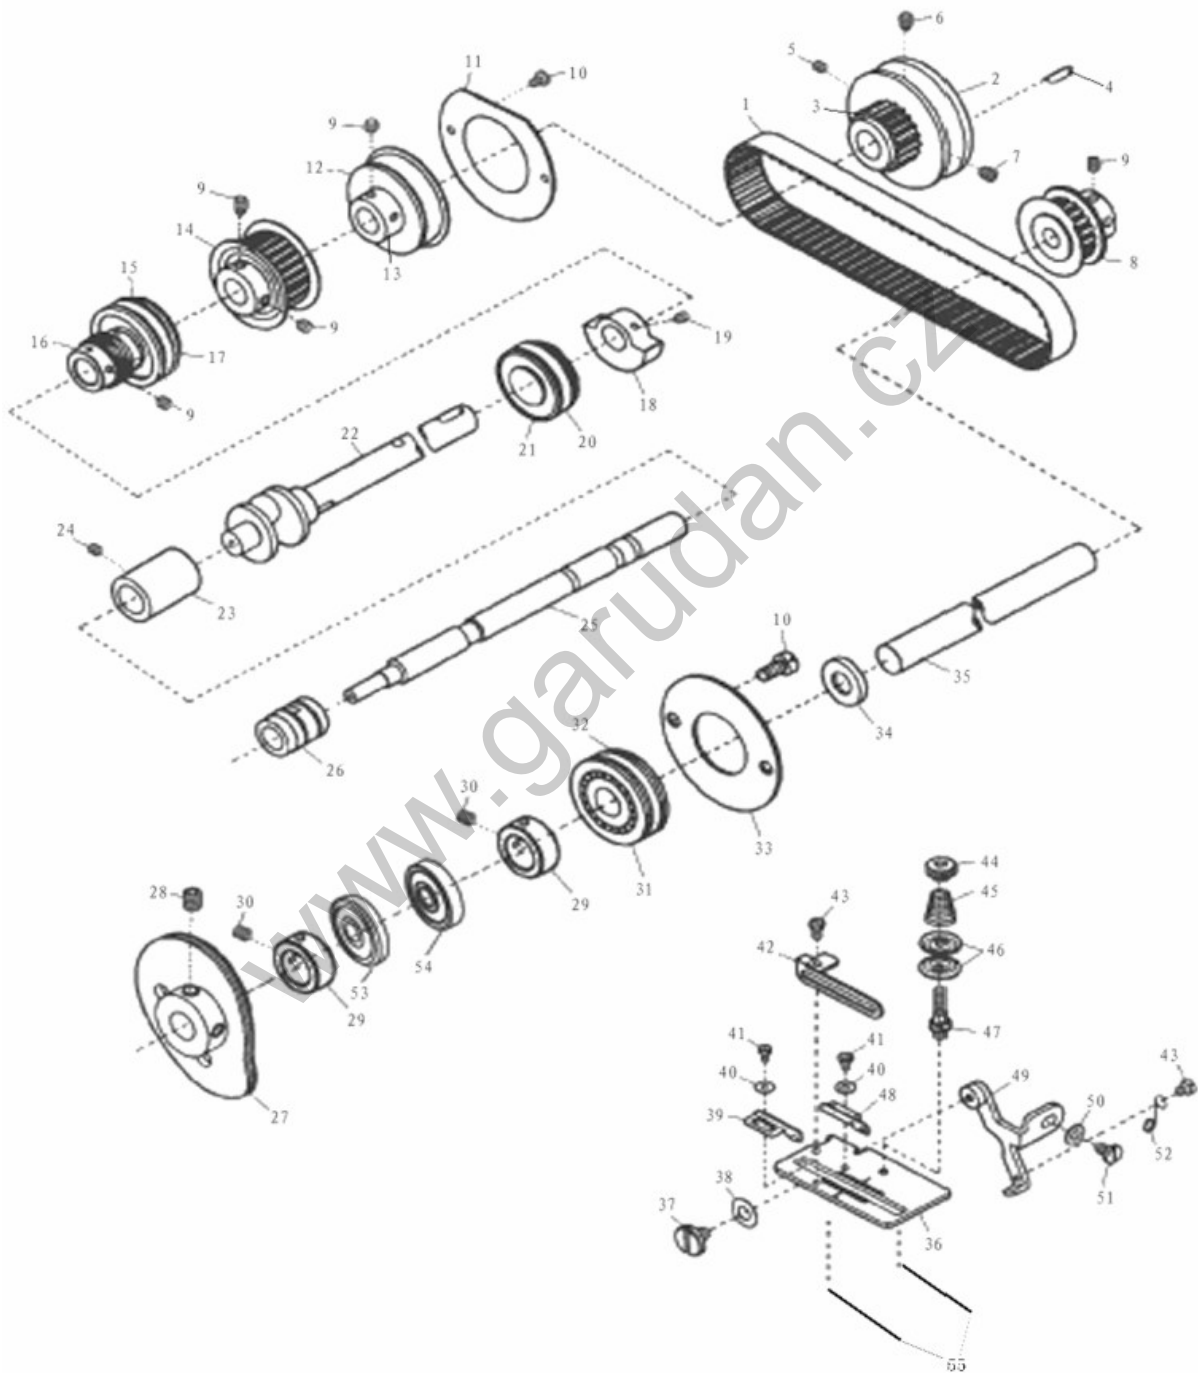

7. MAIN SHAFT DRIVING MECHANISM (2/2)

7. MAIN SHAFT DRIVING MECHANISM (2/2)					
Ref.No	Parts No.	Name of parts	Description	Qty	Note
39	10014410	Thread Take-up Eyelet (Left)		1	
40	10003123	Washer		2	
41	10014413	Screw (M2.5x4)		2	
42	10014414	Looper Thread Guide		1	
43	10012728	Screw (M3.5x4)		2	
44	10004865	Nut		1	
45	10004843	Spring		1	
46	10004866	Looper Thread Supplementary Tension Disc		2	
47	10004864	Screw		1	
48	10014412	Thread Take-up Eyelet(Right)		1	
49	10010215	Thread Take-up Eyelet Bracket		1	
50	10010761	Washer		1	
51	10011794	Screw(M4x10)		1	
52	10012868	Spring		1	
53	10025873	Ball Bearing		1	
54	10025872	Ball Bearing		1	
55	10008265			2