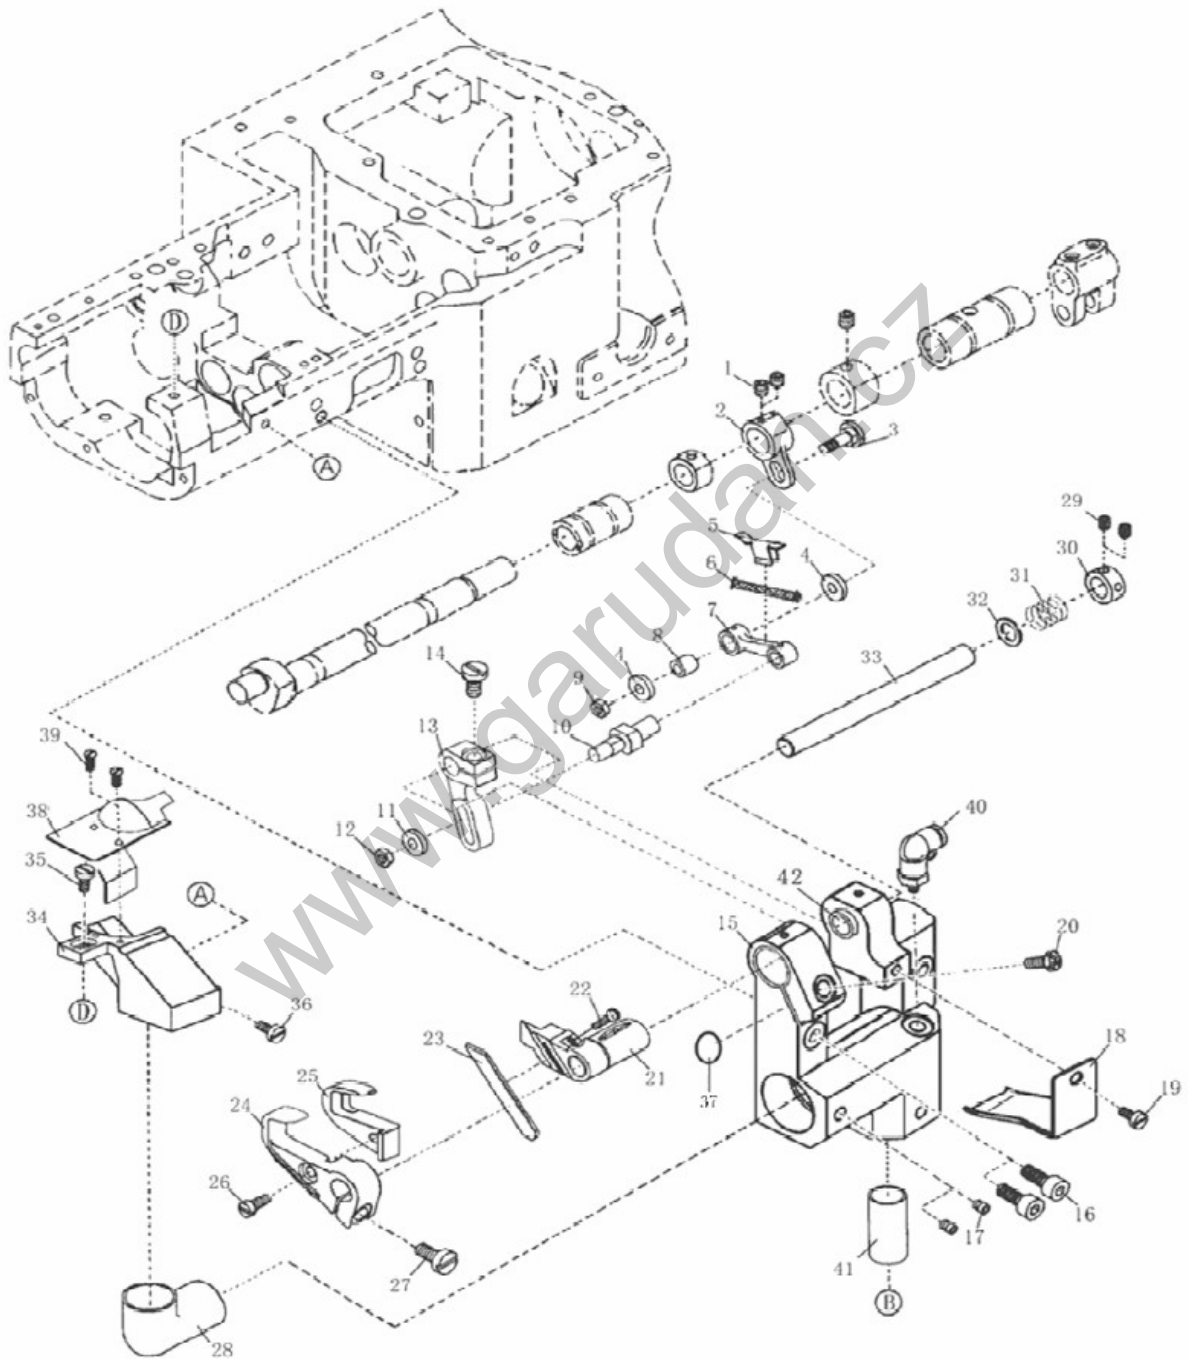

22. LEFT-COUNTER EXCLUSIVE PART 3 (1/2)

22. LEFT-COUNTER EXCLUSIVE PART 3 (1/2)					
Ref.No	Parts No.	Name of parts	Description	Qty	Note
1	10012014	Screw (M5x4)		2	
2	10009754	Connecting Crank		1	
3	10009722	Screw		1	
4	10011055	Washer		2	
5	10009723	Oil Core Damp		1	
6	10008075	Oil Core		1	
7	10009718	Connecting Link		1	
8	10009721	Connecting Bush		1	
9	10009471	Nut		1	
10	10009715	Link Pin		1	
11	10012318	Washer		1	
12	10009467	Nut		1	
13	10009719	Cutter Shaft		1	
14	10012485	Screw (M5x9.8)		1	
15	10009717	Holder		1	
16	10012073	Screw (M5x16)		2	
17	10012014	Screw (M5x4)		2	
18	10010183	Cover		1	
19	10014441	Screw (M4x6)		1	
20	10010666	Screw (SM11/64"x40)		1	
21	10006677	The Counter Knife Holder Asm		1	
22	10000863	Screw (M4x12)		1	
23	10009752	Counter Knife		1	
24	10006812	Round Knife Holder		1	
25	10009712	Round Knife		1	
26	10012763	Screw (M3.5x12)		1	
27	10007068	Screw (M4x10)		1	
28	10009713	Gas Guide		1	
29	10010196	Screw (M3x3)		2	
30	10010929	Ring		1	
31	10010617	Pressure Spring		1	
32	10010932	Washer		1	
33	10009720	Cutter Shaft		1	
34	10010182	Gas tube Suction Holder		1	
35	10013195	Screw (M3x8.5)		1	
36	10013159	Screw (M3.5x7.5)		1	
37	10010846	Washer		1	
38	10009755	Disprat		1	
39	10009379	Screw (M2.5x4.8)		2	
40	10031303	Connecting Peg		1