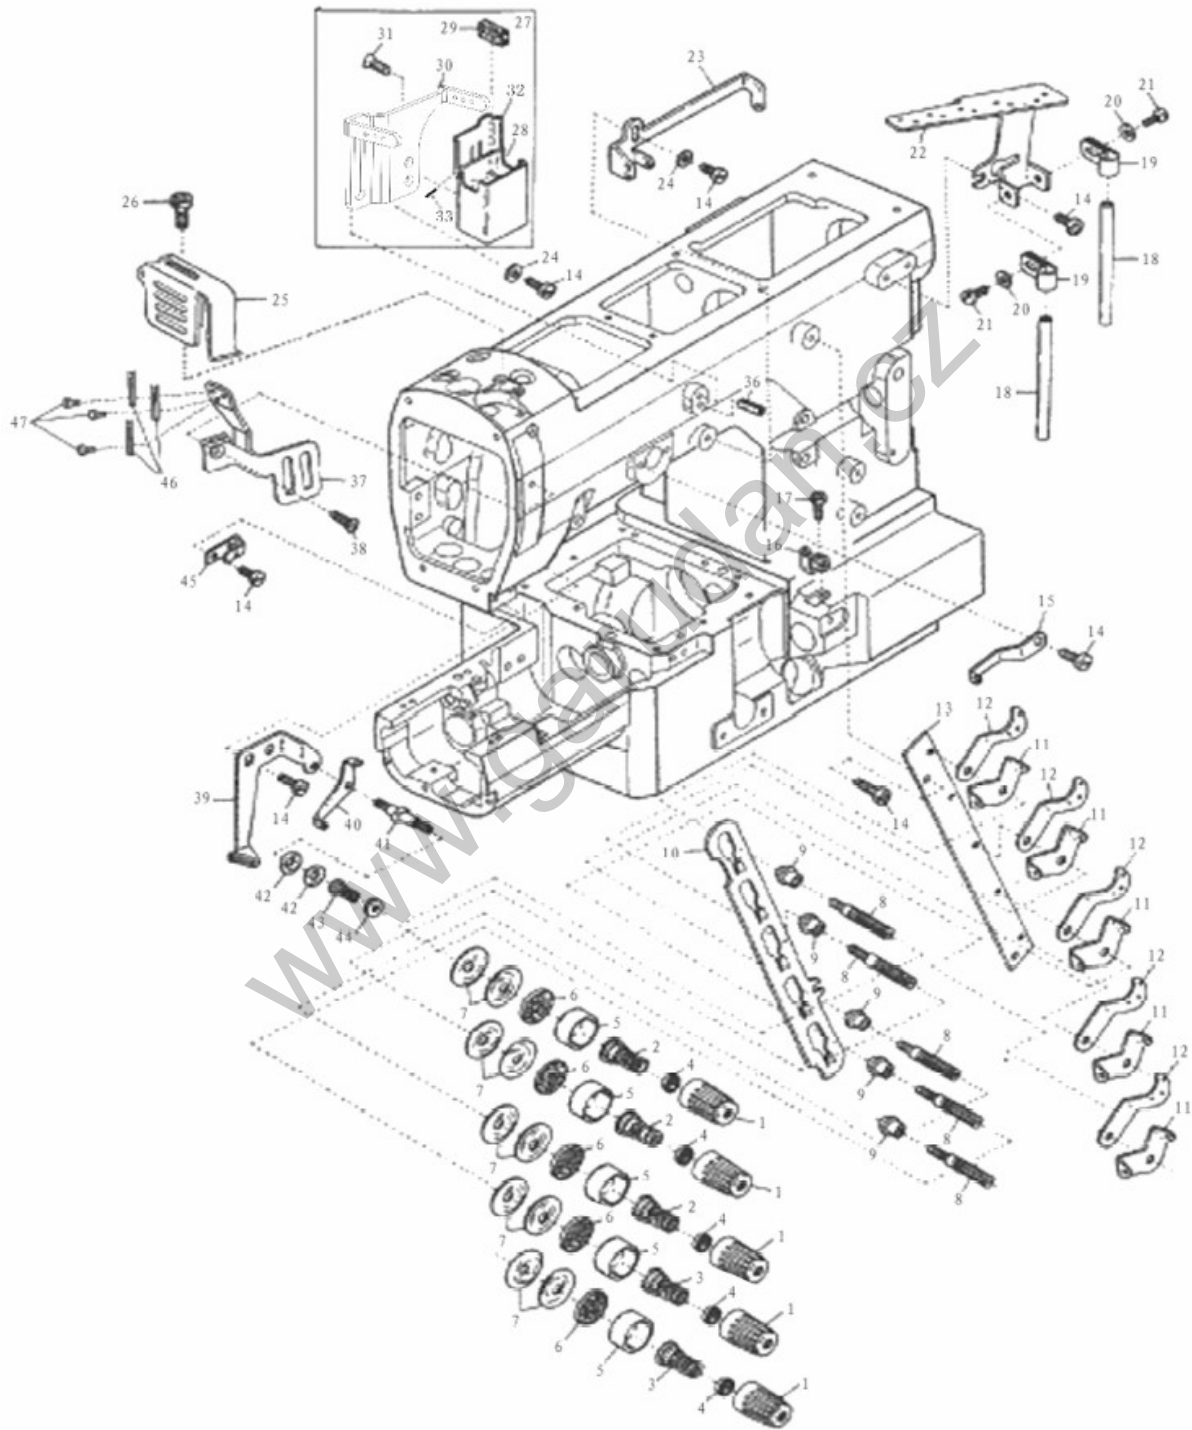

3. MISCELLANEOUS THREAD EYELETS (1/2)

3. MISCELLANEOUS THREAD EYELETS (1/2)					
Ref.No	Parts No.	Name of parts	Description	Qty	Note
1	10002538	Thread Tension Spring Cap		5	
2	10004233	Spring		3	
3	10004240	Spring		2	
4	10003111	Tension Spring Disc Support		5	
5	10004231	Thread Tension Spring Retainer		5	
6	10004238	Felt		5	
7	10003116	Tension Disc		10	
8	10004232	Screw		5	
9	10004236	Tension Post Ferrule		5	
10	10004234	Tension Disc Separator		1	
11	10004239	Tension Disc Eyelet		5	
12	10004241	Thread Lead-in Guide		5	
13	10004235	Tension Post Support		1	
14	10011264	Screw (M4x8)		10	
15	10010486	Top Cover Thread Eyelet (Left)		1	
16	10012768	Looper Thread Eyelet (Rear)		1	
17	10010594	Screw (M4x7.5)		1	
18	10033698			2	
19	10008228			2	
20	10010696	Washer		2	
21	10009325	Screw (SM9/64"x40)		2	
22	10010691	Thread Guide Plate		1	
23	10010754	Top Cover Thread Eyelet (Right)		1	
24	10010761	Washer		2	
25	10013910	Needle Thread Take-up Guard		1	
26	10011264	Screw (M4x8)		2	
27	20002103	SP Device, Complete Set		1	
28	10010753	SP Container		1	
29	10010687	Felt		1	
30	10010695	Needle Thread Eyelet		1	
31	10053226	Screw		2	
32	10010757			1	
33	10002880	Pin		2	
36	10010750	Pin		1	
37	10010499	Needle Thread Eyelet		1	
38	10011049	Screw (M4x8)		1	
39	10004130	Top Cover Thread Guide		1	
40	10010747	Supplementary Thread Guide		1	
41	10004254	Screw		1	
42	10004255	Supplementary Tension Disc		2