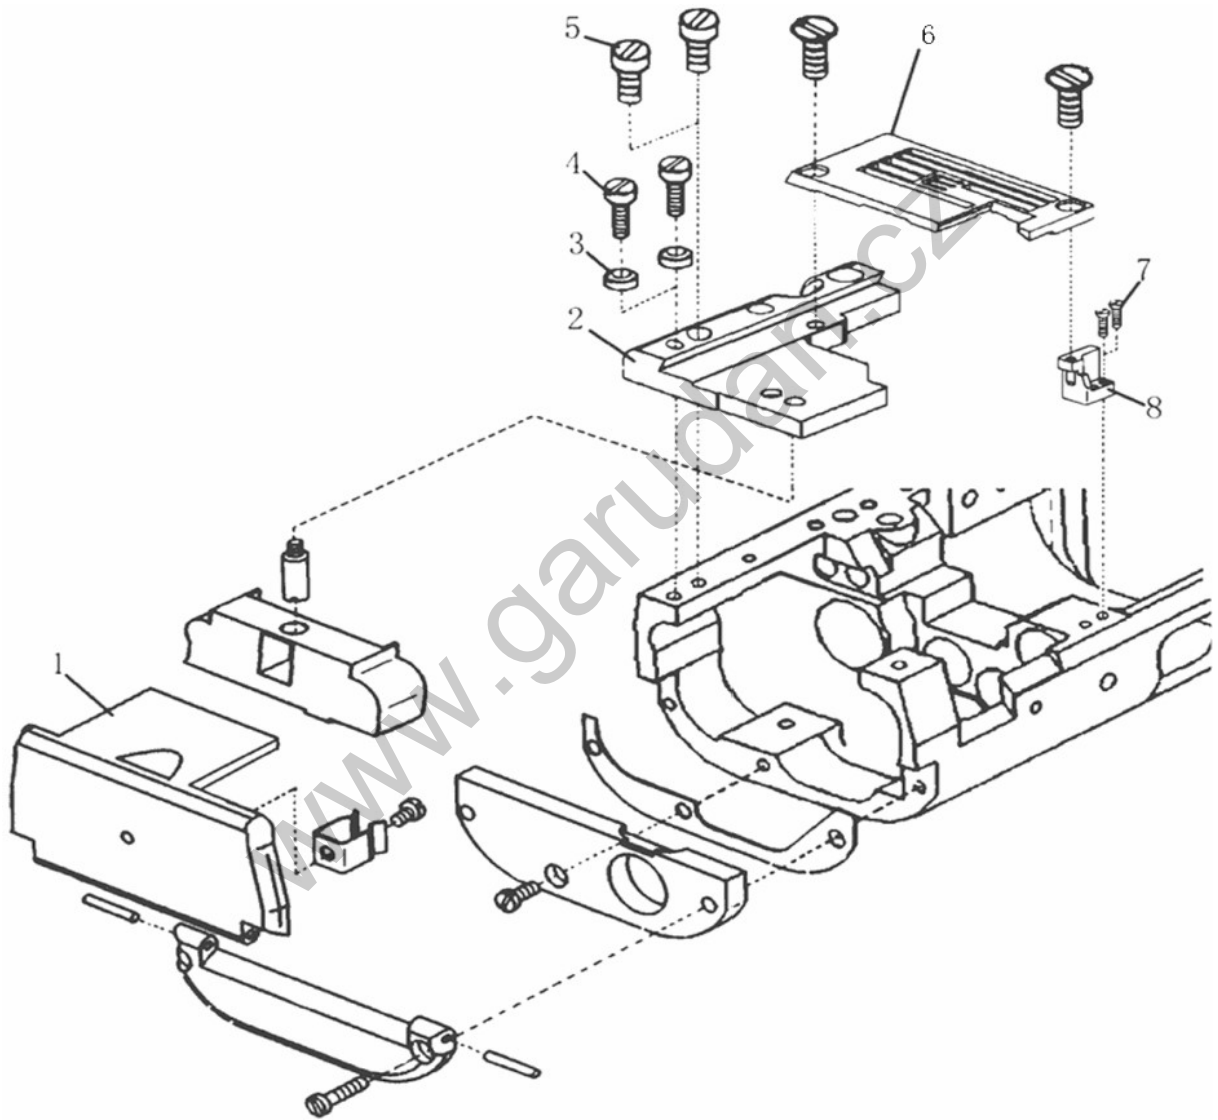

21. LEFT-COUNTER EXCLUSIVE PART 2

21. LEFT-COUNTER EXCLUSIVE PART 2					
Ref.No	Parts No.	Name of parts	Description	Qty	Note
1	10012254	Front Cover		1	
2	10012255	Stitch Plate Support		1	
3	10013872	Pin		2	
4	10012253	Screw (M3x8)		2	
5	10013938	Screw (M4x10)		2	
6		Stitch Plate		1	
7	10011068	Screw (SM1/8"x44)		2	
8	10013326	Support Block		1	

www.garudan.cz