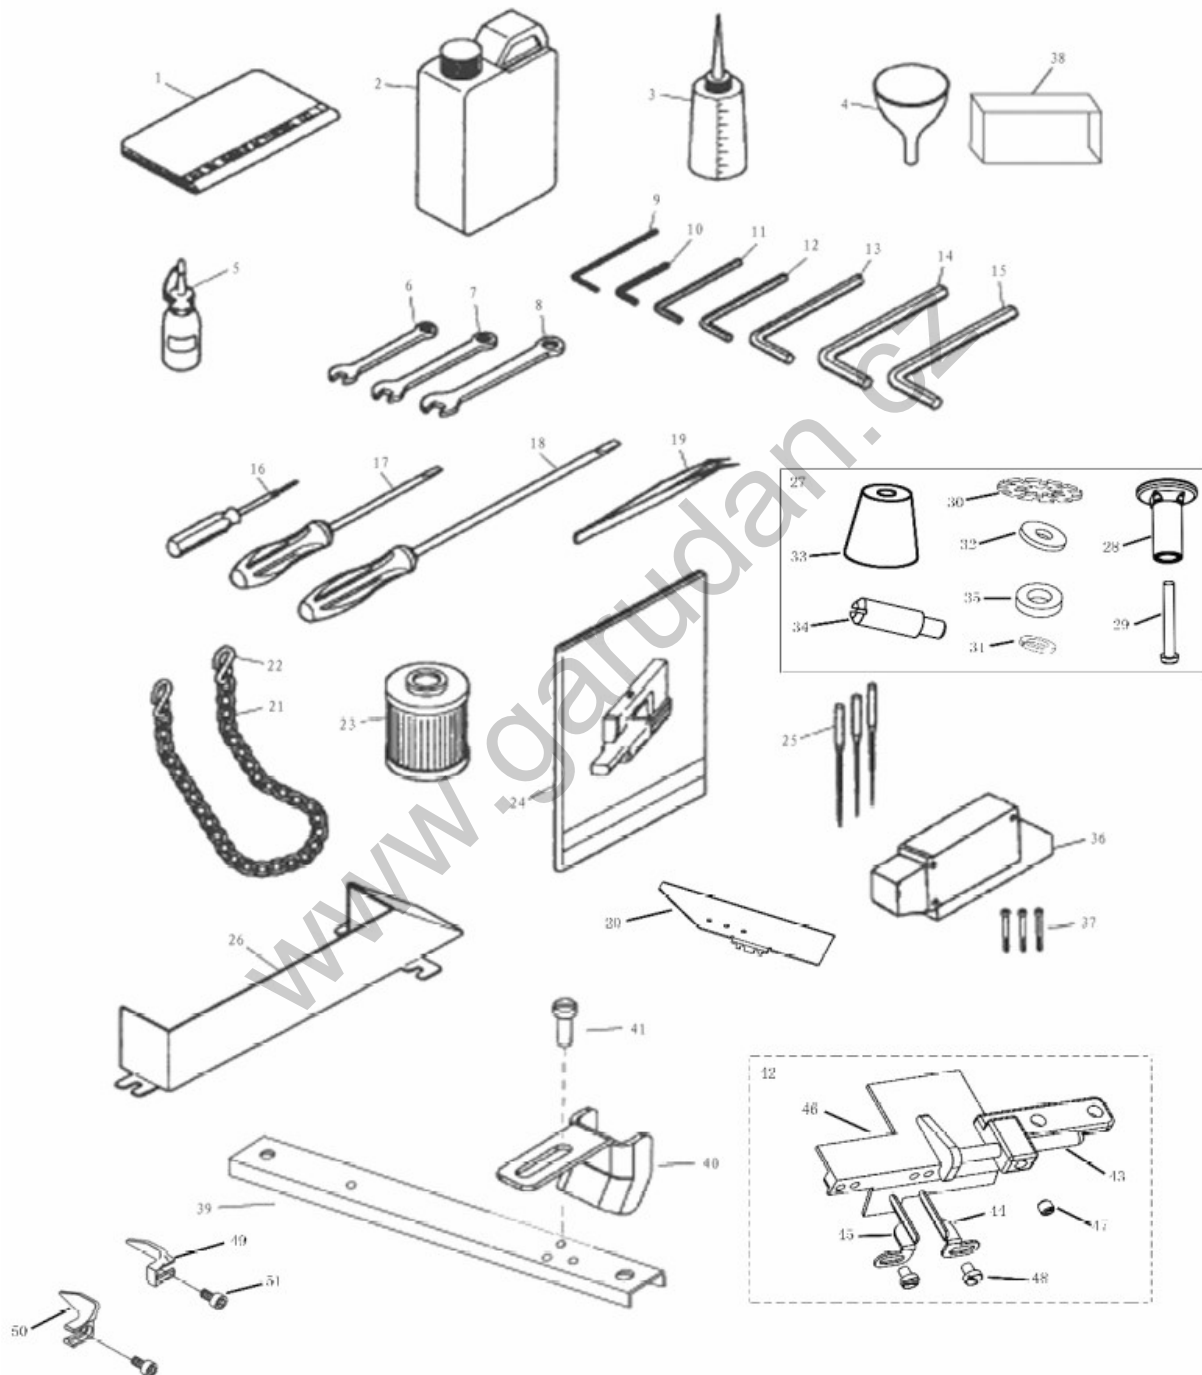

27. ATTACHMENT BOX (2/2)

27. ATTACHMENT BOX (2/2)					
Ref.No	Parts No.	Name of parts	Description	Qty	Note
40	10011309	Prevent Chain Plate		1	
41	10012028	Screw (M5x8)		2	
42	20011730			1	
43	10032209			1	
44	10032210			1	
45	10032211			1	
46	10032212			1	
47	10002846	Screw (M4x4)		1	
48	10011882	Screw (M3x6)		2	
49	10014426	Leading Right Block		1	
50	10014449	Leading Left Block		1	
51	10002975	Screw (M3x6)		2