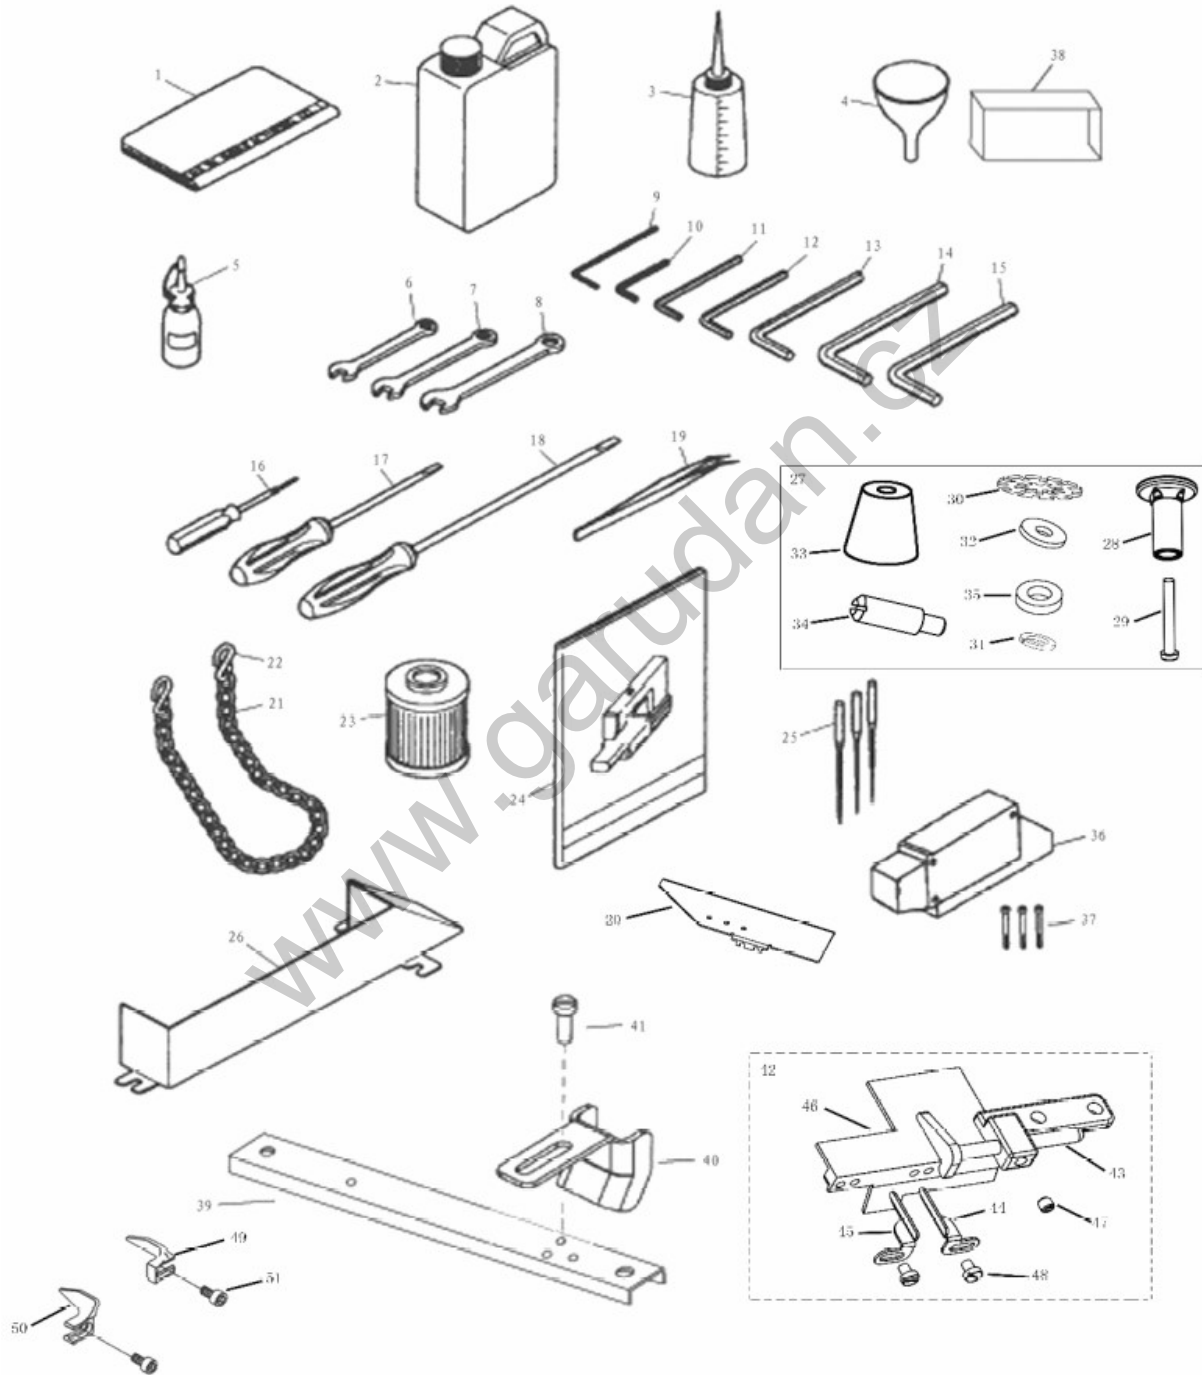

27. ATTACHMENT BOX (1/2)

27. ATTACHMENT BOX (1/2)					
Ref.No	Parts No.	Name of parts	Description	Qty	Note
1	10011311	Machine Cover		1	
2	10004882	Jerrican		1	
3	20001784	Oiler		1	
4	10008932	Funnel		1	
5	10011155	HP Oiler		1	
6	10014185	Spanner (6#)		1	
7	10014122	Spanner (7#)		1	
8	10014186	Spanner (8#)		1	
9	10009684	Hexagonal Wrench (1.5#)		1	
10	10009683	Hexagonal Wrench (2#)		1	
11	10009686	Hexagonal Wrench (2.5#)		1	
12	10009685	Hexagonal Wrench (3#)		1	
13	10009687	Hexagonal Wrench (4#)		1	
14	10009689	Hexagonal Wrench (5#)		1	
15	10009688	Hexagonal Wrench (6#)		1	
16	10009270	Hexagonal Screwdriver		1	
17	10014159	Screwdriver		1	
18	10013982	Screwdriver		1	
19	10004247	Thread Tweezers		1	
20	10012313			1	
21	10011360	Chain		1	
22	10014203	Hook		2	
23	10010300	Oil Filter		1	
24	10006138	Explain Book		1	
25	10050369	Needle (UY128GBS 11#)		3	
26	20003667	Belt Cover		1	
27	20000815			1	
28	10011312			4	
29	10011361			4	
30	10009273			4	
31	10006282			4	
32	10009272			16	
33	10011315			4	
34	10011306			4	
35	10011359			4	
36	10012310	Beef Cover		1	
37	10012685	Screw (M4x47)		3	
38	10004956	Thread Stand		1	
39	20003666	Instead Plate		2