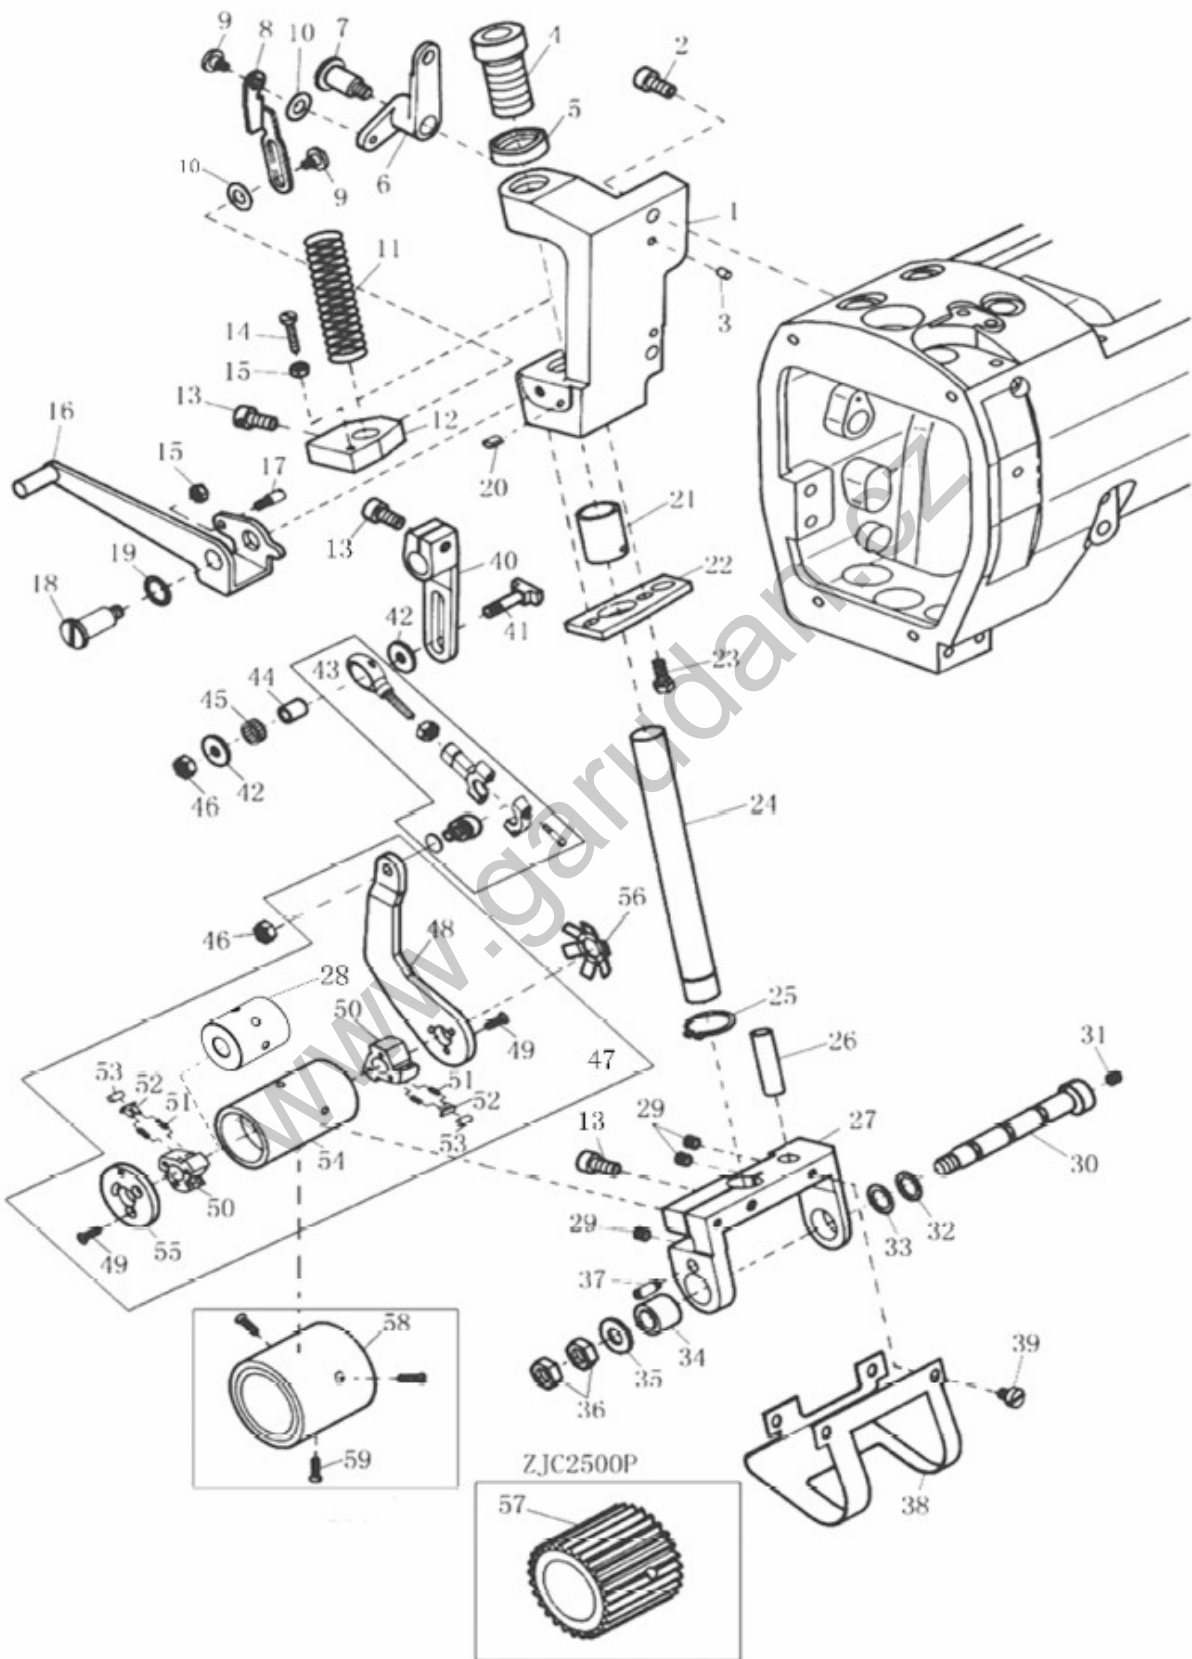

19. UPPER FEED ROLLER EXCLUSIVE PARTS 2 (2/2)

19. UPPER FEED ROLLER EXCLUSIVE PARTS 2 (2/2)					
Ref.No	Parts No.	Name of parts	Description	Qty	Note
40	10010264	Upper Feed Roller Lever		1	
41	10010272	Upper Feed Roller Lever Pin		1	
42	10010954	Washer		2	
43	10013893	Feed Roller Rod C. Set		1	
44	10010267	Bushing		1	
45	10021304	Bearing		1	
46	10009467	Nut		2	
47	10010273	Clutch C. Set		1	
48	10004034	Clutch Driving Lever		1	
49	10004036	Screw (SM9/64"x40)		6	
50	10004774	Clutch		2	
51	10004746	Clutch Spring		12	
52	10004771	Clutch Spring Seat		6	
53	10004749	Clutch Roller		6	
54	10004037	Clutch Sleeve		1	
55	10010269	Clutch Check Plate		1	
56	10010274	Clutch Tension Spring		1	
57	10014195	Upper Feed Roller (B)		1	
58	10012326	Upper Feed Roller (A)		1	
59	10012480	Screw (M4x10)		3