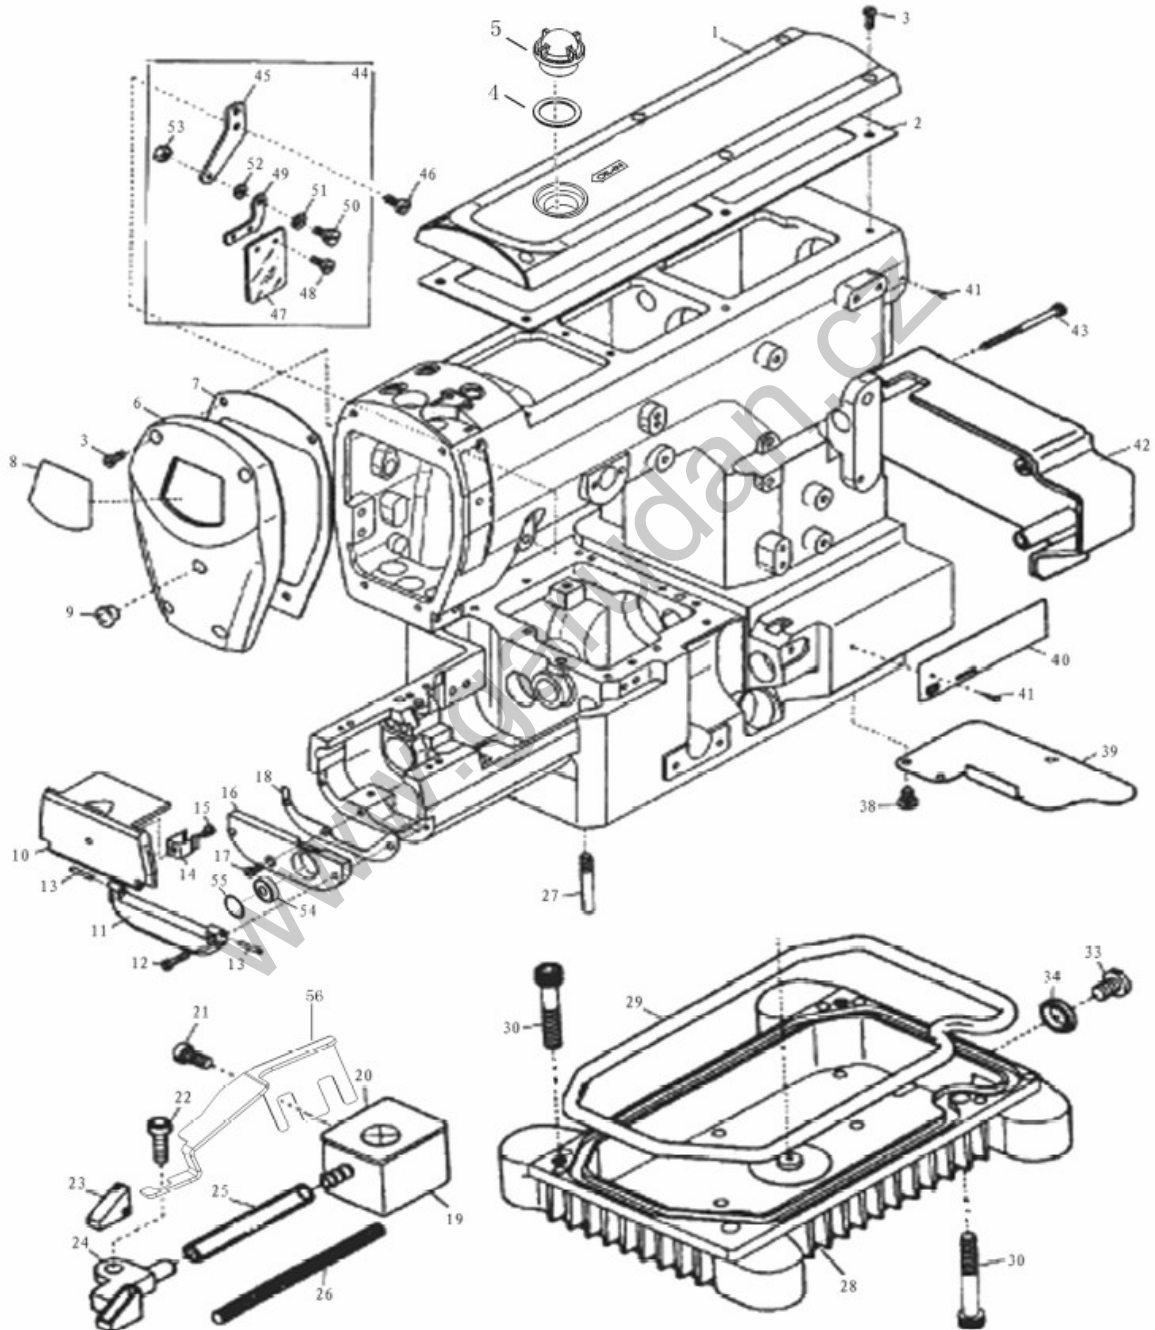

2. MISCELLANEOUS COVERS (2) (1/2)

2. MISCELLANEOUS COVERS (2) (1/2)					
Ref.No	Parts No.	Name of parts	Description	Qty	Note
1	20003608	Top Cover		1	
2	10012294	Top Cover Gasket		1	
3	10042387	Screw (M4x12)		10	
4	10009156	Seal Plug		1	
5	10008938	Oil Sight Window		1	
6	20006670	Head Cover		1	
7	10010189	Head Cover Gasket		1	
8	10005468	Emblem		1	
9	10013170	Seal Plug		1	
10	10012290	Cylinder Side Cover (Upper)		1	
11	10010184	Cylinder Side Cover Hinge		1	
12	10010186	Screw (M3.5x16)		2	
13	10010185	Screw (M2.5)		2	
14	10011220	Cover Latch Spring		1	
15	10010188	Screw (M3.5x3.6)		1	
16	10010187	Cylinder Side Cover (Lower)		1	
17	10010157	Screw (M3.5x9)		1	
18	10012720	Gasket		1	
19	10012542	HP Container		1	
20	10012551	HP Container Cover		1	
21	10012509	Screw (M3.5x8)		2	
22	10012553	Screw (M4x8)		1	
23	10012552	HP Felt		1	
24	10012547	HP Cup		1	
25	10007796	Oil Tube		1	
26	10008075	Felt		1	
27	10012684	Machine Frame Supporting Bar		4	
28	10012545	Oil Reservoir		1	
29	10012541	Oil Reservoir Gasket		1	
30	10003142	Screw (M8x25)		4	
33	10009264	Screw (SM3/8"x28)		1	
34	10009263	Washer		1	
38	10012723	Screw (M4x5)		3	
39	10012683	Dust Proof Plate		1	
40	10004075	Model Plate (See The Below)		1	
41	10002840	Rivet		3	
42	10012310	Belt Cover		1	
43	10012685	Screw (M4x47)		3