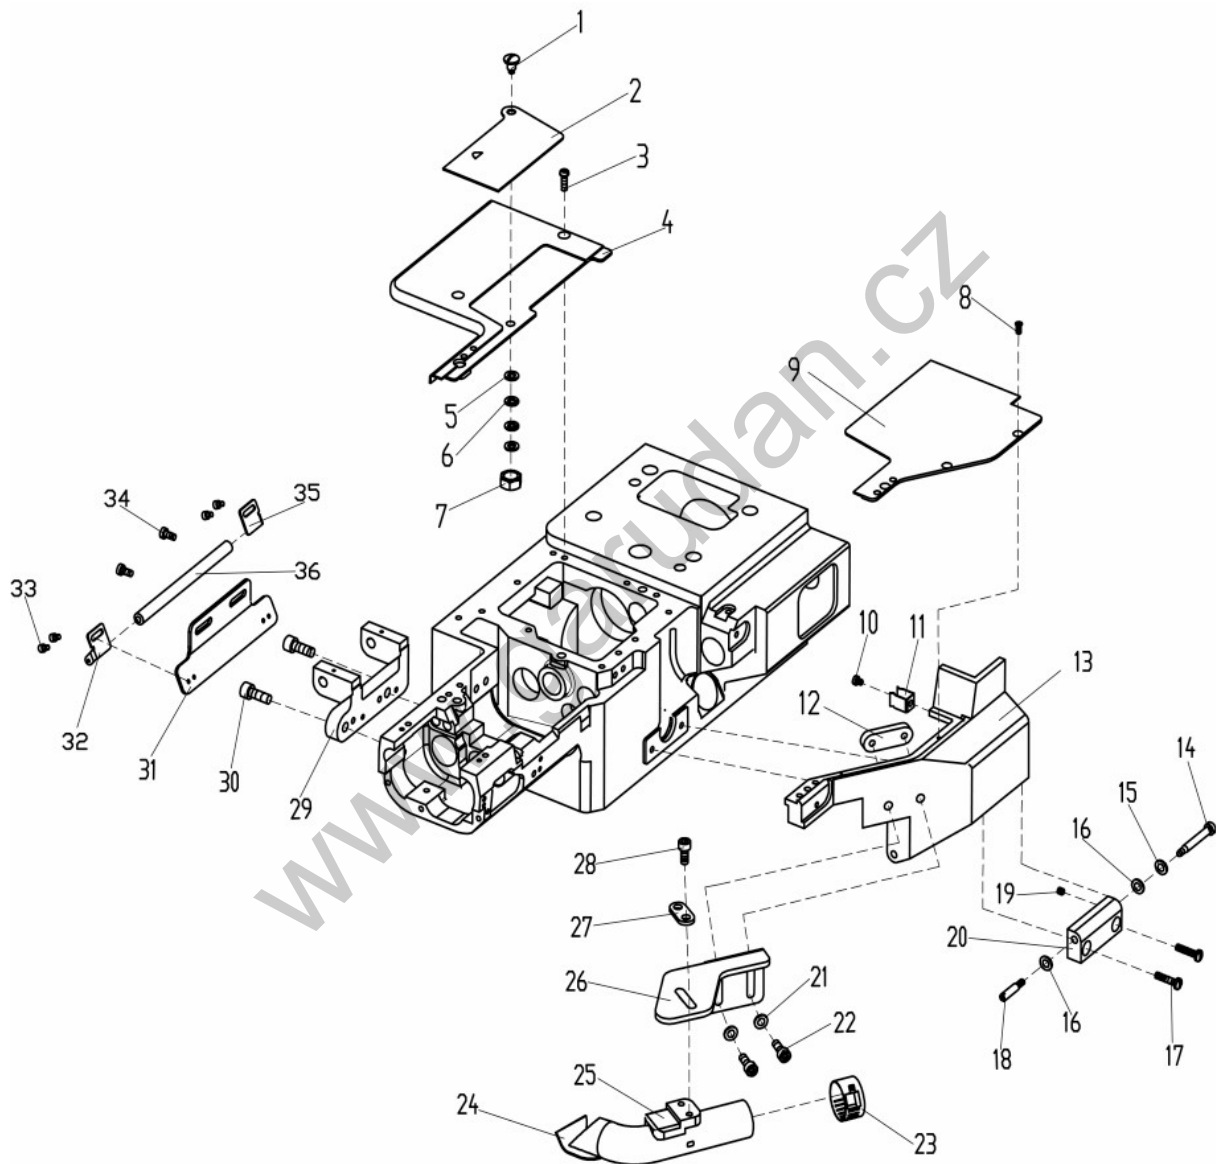

24. RIGHT-COUNTER EXCLUSIVE PART 2

24. RIGHT-COUNTER EXCLUSIVE PART 2					
Ref.No	Parts No.	Name of parts	Description	Qty	Note
1	10011222	Screw (M3)		1	
2	10026447	Looper Thread Take-up Cover		1	
3	10013178	Screw (M4x12)		3	
4	20008396	Cloth Plate		1	
5	10002995	Washer		2	
6	10009470	Washer		2	
7	10009471	Nut		1	
8	10012642	Screw (M3.5x7)		2	
9	20008395	Front Cover (Upper)		1	
10	10012728	Screw (M3.5x4)		1	
11	10011220	Spring		1	
12	10026466	Fixed Plate		1	
13	20008393	Front Cover		1	
14	10012592	Screw (M4x30)		1	
15	10003073	Washer		1	
16	10003026	Washer		2	
17	10012594	Screw (M3)		2	
18	10012598	Screw (M4x8)		1	
19	10009074	Screw (M4x4)		1	
20	20003623	Front Cover Hinge		1	
21	10012318	Washer		2	
22	10012043	Screw (M5x14)		2	
23	10026472	Stainless Steel Pipe Band		1	
24	10026467	Tracheal components		1	
25	10026471	Fixed seat		1	
26	10026465	Tracheal stents		1	
27	10026474	Clamp		1	
28	10011376	Screw (M5x12)		2	
29	20003721	Taub wheel bracket		1	
30	10003402	Screw (M6x10)		2	
31	10038953	Roller bracket		1	
32	10038952	Roller left bracket		1	
33	10010607	Screw (M3x3.7)		4	
34	10009052	Screw (M4x8)		2	
35	10038951	Roller right bracket		1	
36	10038950	Roller		1