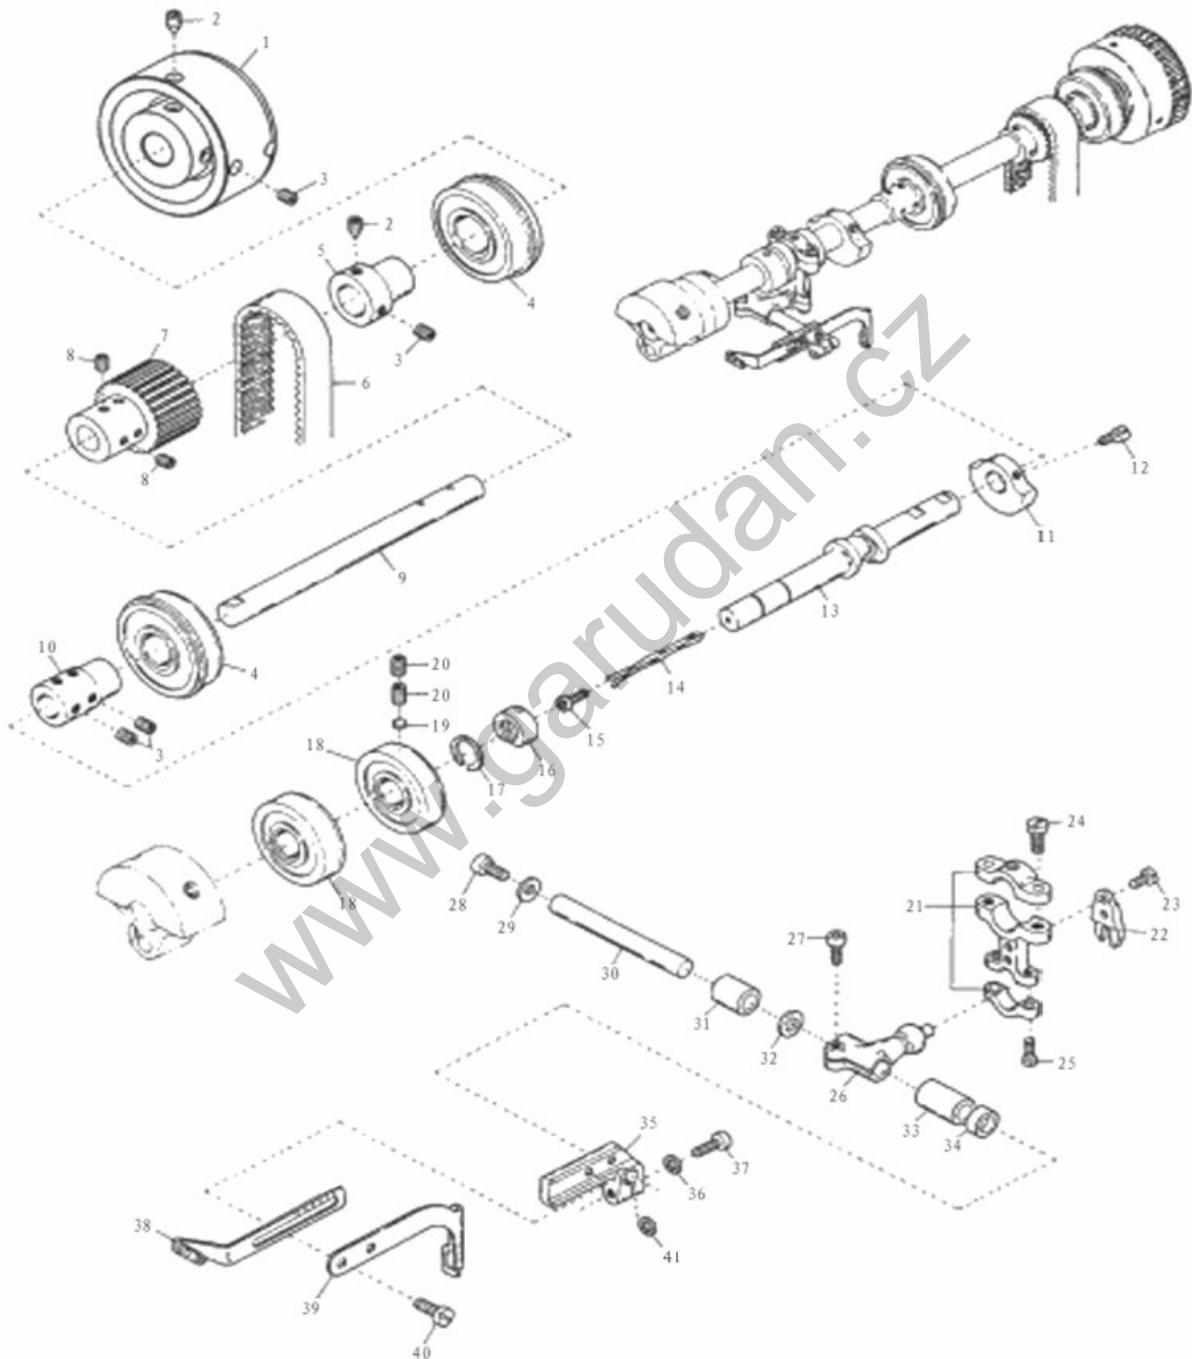

4. UPPER SHAFT & NEEDLE THREAD TAKE-UP MECHANISM

4. UPPER SHAFT & NEEDLE THREAD TAKE-UP MECHANISM					
Ref.No	Parts No.	Name of parts	Description	Qty	Note
1	20003609	Hand Wheel		1	
2	10011966	Screw (M6x8)		2	
3	10010907	Screw (M6x6)		6	
4	10025881	Ball Bearing		2	
5	10010950	Hand Wheel Adapter		1	
6	10008146	Timing Belt (Upper)		1	
7	10012801	Upper Shaft Sprocher		1	
8	10011969	Screw(M6x5)		4	
9	10011163	Upper Shaft		1	
10	10011172	Upper Shaft Joint		1	
11	10010955	Counterweight (Small)		1	
12	10011264	Screw (M4x8)		2	
13	10004407	Upper Crankshaft		1	
14	10008063	Oil Wick		1	
15	10012723	Screw (M4x5)		1	
16	10011072	Oil Sleeve		1	
17	10003290	Retaining Ring		1	
18	10025896	Ball Bearing		2	
19	10011174	Plug		1	
20	10011177	Screw (M6x5)		2	
21	10004406	Connecting Rod		1	
22	10011052	Guide Fork		1	
23	10040191	Screw (SM1/8"x44)		2	
24	10014395	Screw (M4x14)		2	
25	10011054	Screw (M3.5x10)		2	
26	10004409	Driving Lever		1	
27	10009008	Screw (M6x16)		1	
28	10010953	Screw (M5x10)		1	
29	10010954	Washer		1	
30	10010959	Driving Shaft		1	
31	10011112	Bushing		1	
32	10011171	Washer		1	
33	10011115	Bushing		1	
34	10011180	Oil Seal		1	
35	10010956	Bracket		1	
36	10005537	Washer		1	
37	10010958	Screw (M5x14)		1	
38	10010960	Needle Thread Take-up		1	
39	10010957	Top Cover Thread Take-up		1	
40	10013159	Screw (M3.5x7.5)		2	
41	10032265	Washer		1