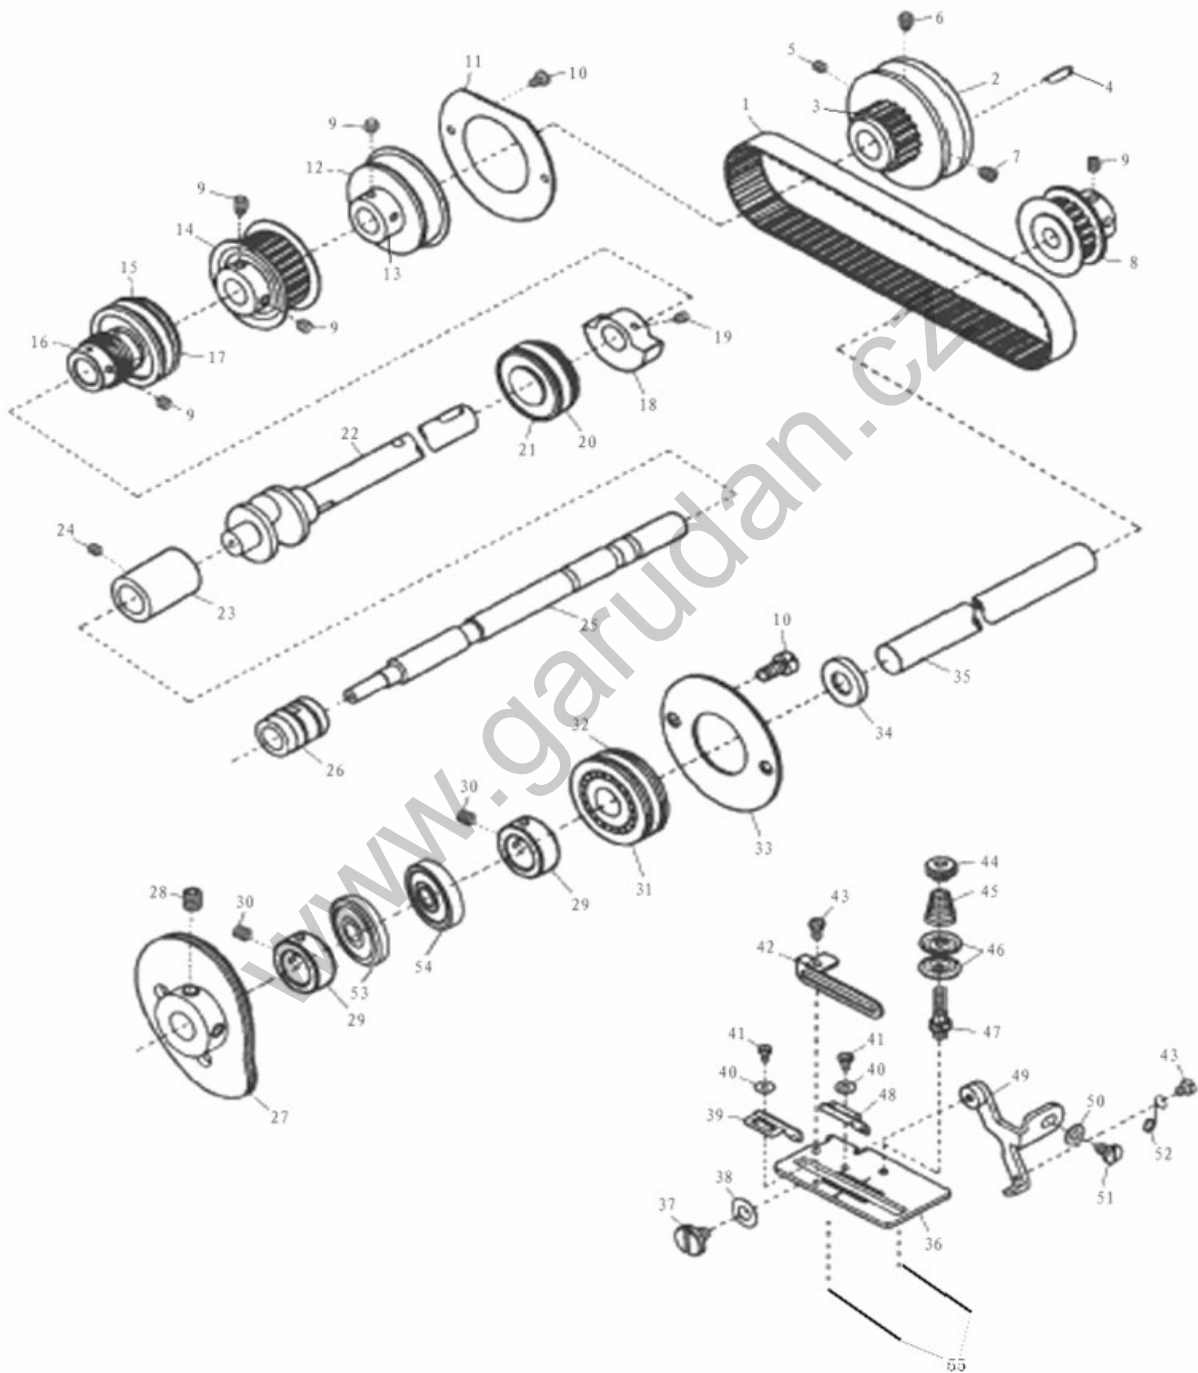

7. MAIN SHAFT DRIVING MECHANISM (1/2)

7. MAIN SHAFT DRIVING MECHANISM (1/2)

Ref.No	Parts No.	Name of parts	Description	Qty	Note
1	10008124	Timing Belt		1	
2	10012826	Pulley		1	
3	10012827	Looper Thread Take-up Driving Sprocket		1	
4	10003475	Pin		1	
5	10009187	Screw (M6x8)		2	
6	10012828	Screw (M6x5)		1	
7	10012865	Screw (M6x4.5)		1	
8	10014361	Looper Thread Take-up Shaft Sprocket		1	
9	10011969	Screw (M6x5)		10	
10	10014441	Screw (M4x6)		4	
11	10014444	Rear Cover		1	
12	10025862	Ball Bearing		1	
13	10012034	Ball Bearing Adapter		1	
14	10012834	Looper Thread Take-up Driving Sprocket		1	
15	10025876	Ball Bearing		1	
16	10011968	Oil Pump Driving Worm		1	
17	10011923	Seal Ring		2	
18	10010955	Counterweight		1	
19	10009074	Screw (M4x4)		2	
20	10011805	Seal Ring		2	
21	10025877	Ball Bearing		1	
22	10014435	Lower Crank shaft		1	
23	10012862	Lower Shaft Joint		1	
24	10012859	Screw (M5x3)		4	
25	10023334	Lower Shaft		1	
26	10012407	Bushing		1	
27	10010475	Looper Thread Take-up		1	
28	10012162	Screw (M5x5)		2	
29	10014442	Collar		2	
30	10014381	Screw (M5x2.6)		4	
31	10025875	Ball Bearing		1	
32	10014436	Seal Ring		2	
33	10014465	Ball Bearing Cover		1	
34	10014440	Washer		1	
35	10014434	Looper Thread Take-up Shaft		1	
36	10014417	Thread Take-up Eyelet Holder		1	
37	10014411	Screw (M4)		1	
38	10009470	Washer		1