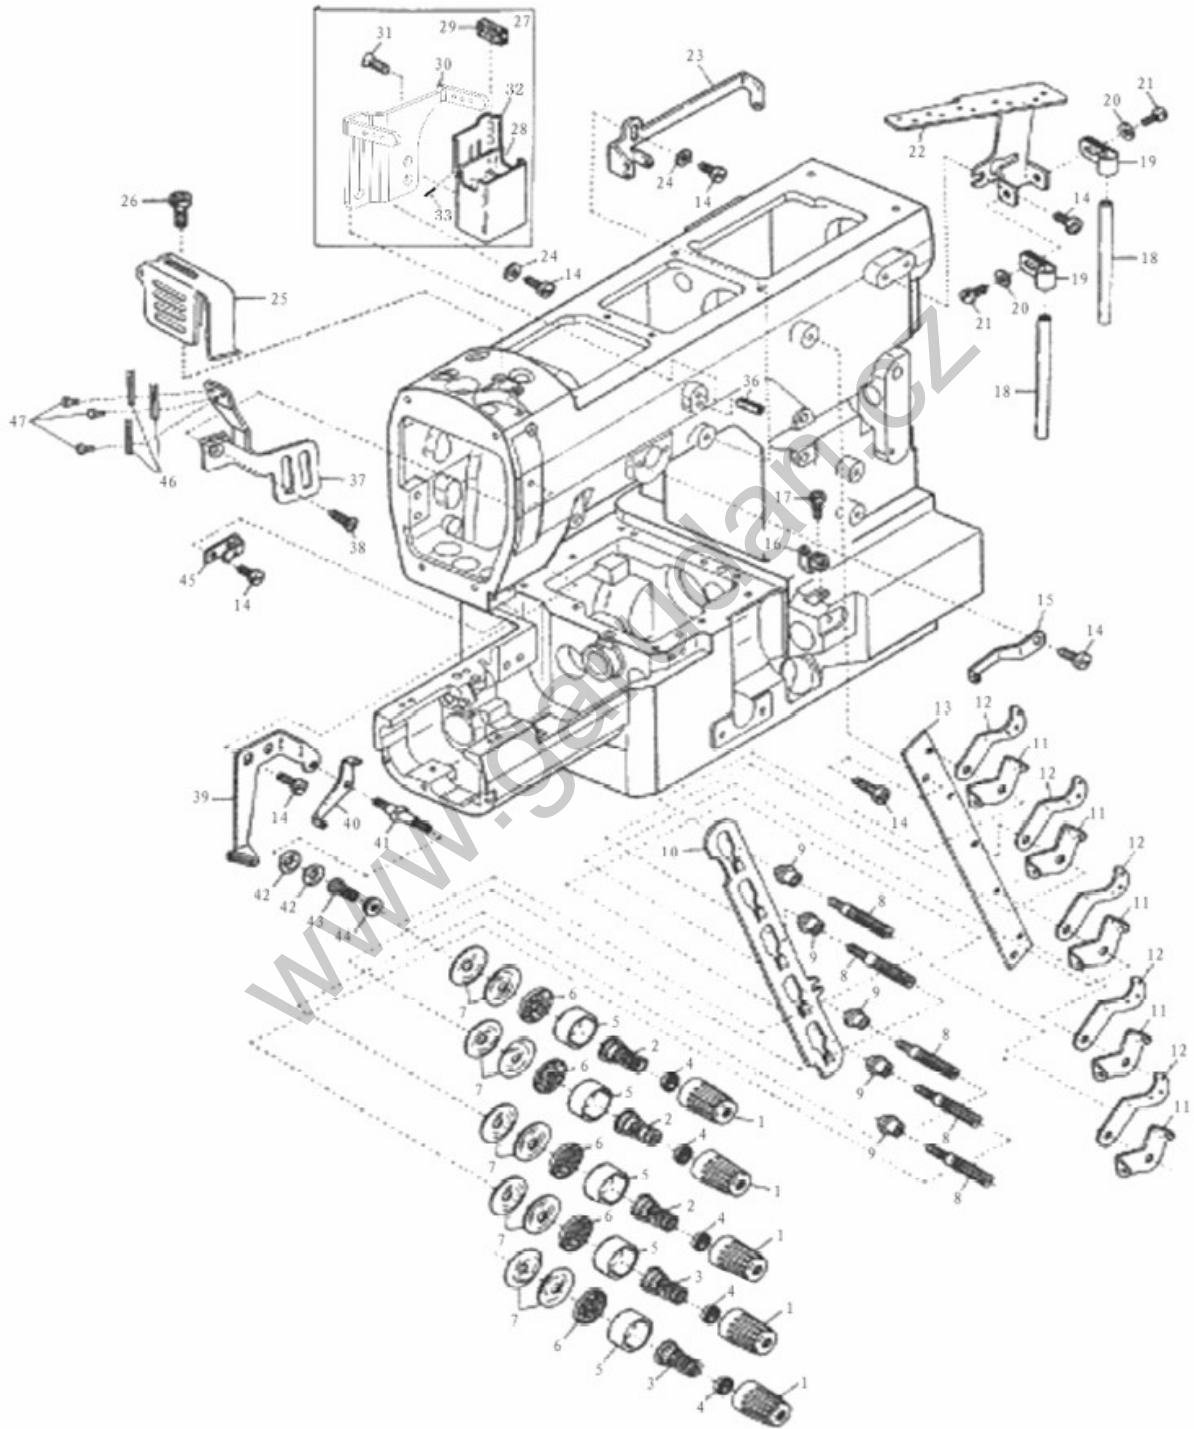

3. MISCELLANEOUS THREAD EYELETS (2/2)

3. MISCELLANEOUS THREAD EYELETS (2/2)					
Ref.No	Parts No.	Name of parts	Description	Qty	Note
43	10005522	Spring		1	
44	10004253	Nut		1	
45	10012229	Needle Thread Retainer Support		1	
46	10010523	Needle Bow Diaplasia Plate		3	
47	10014413	Screw (M2.5x4)		3	

www.garudan.cz