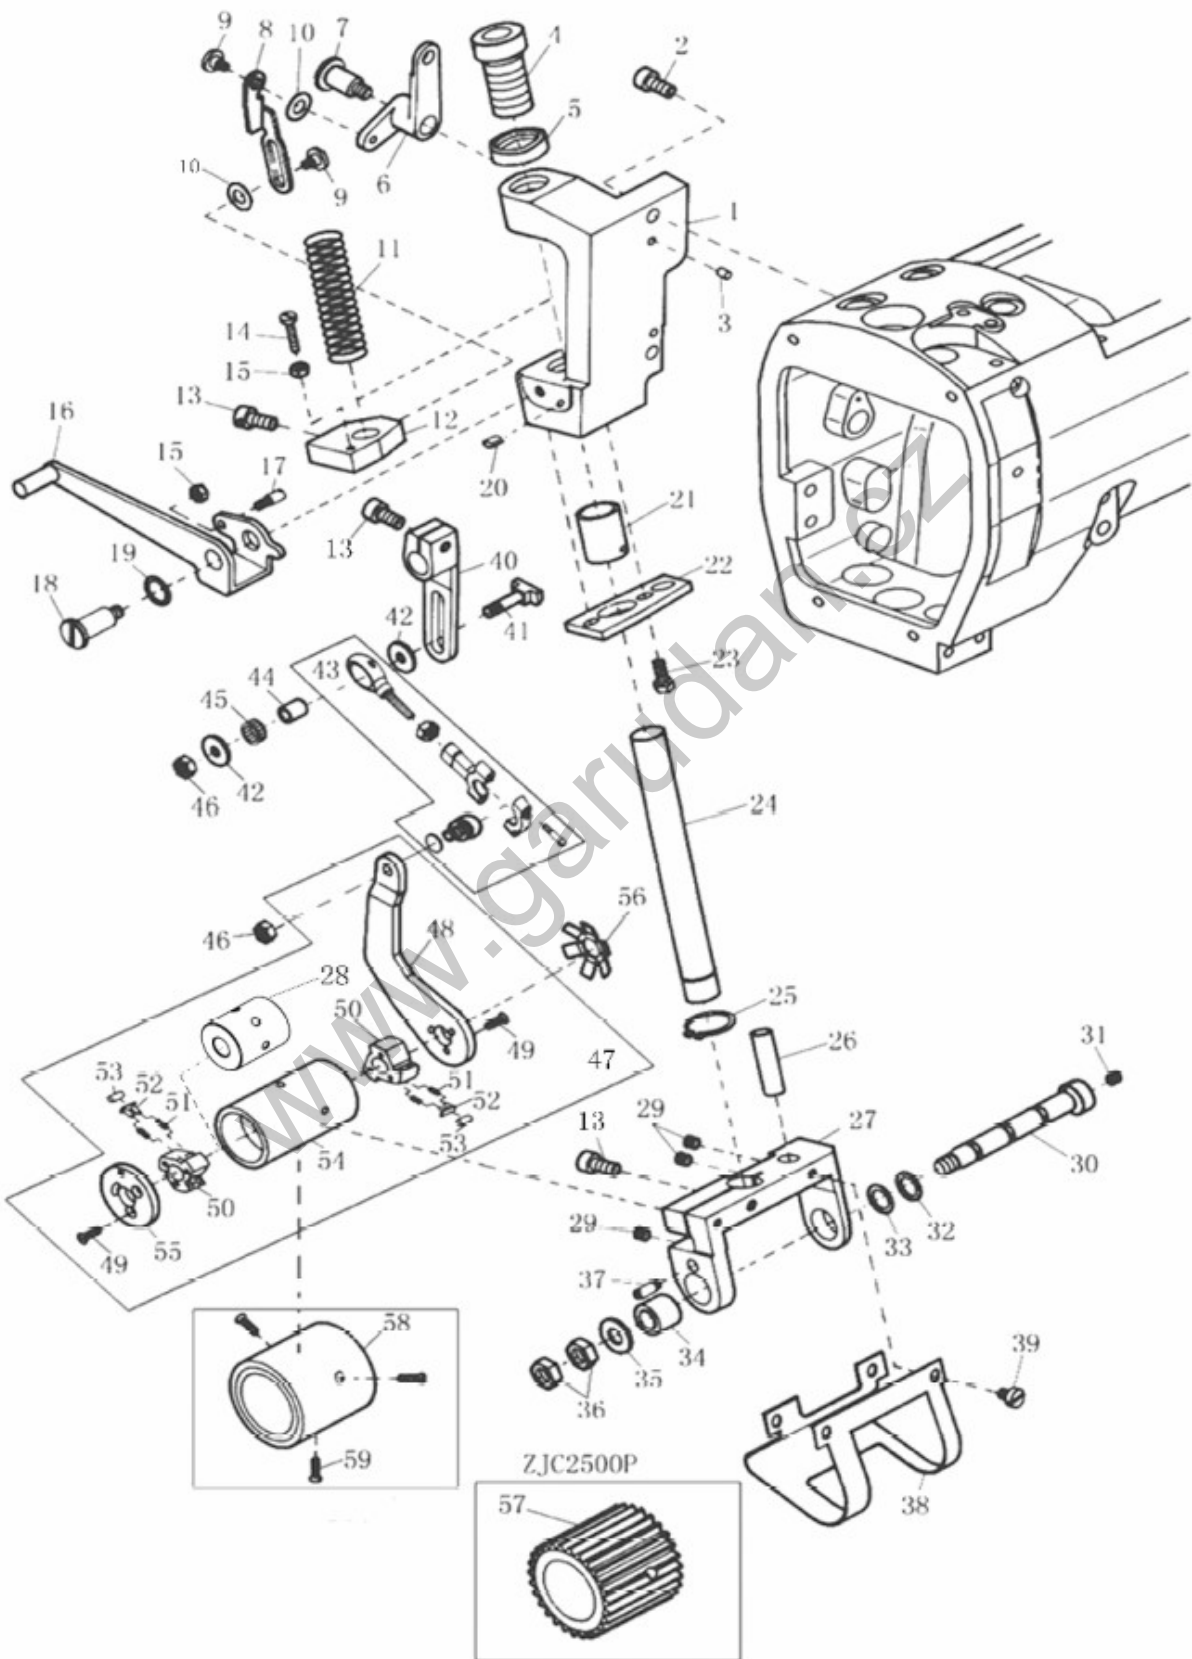

19. UPPER FEED ROLLER EXCLUSIVE PARTS 2 (1/2)

19. UPPER FEED ROLLER EXCLUSIVE PARTS 2 (1/2)					
Ref.No	Parts No.	Name of parts	Description	Qty	Note
1	20003689	Upper Feed Roller Yoke Bracket		1	
2	10008982	Screw (M6x16)		2	
3	10012319	Pin		2	
4	10010575	Screw		1	
5	10010573	Nut		1	
6	10010225	Upper Feed Roller Lifter		1	
7	10010268	Screw (M6x8)		1	
8	10012321	Lifter Connecting Plate		1	
9	10010193	Screw (M4x3.3)		2	
10	10010231	Washer		2	
11	10010194	Spring		1	
12	10010227	Roller Press Bar Bracket		1	
13	10009008	Screw (M6x16)		3	
14	10012089	Screw (M4x25)		1	
15	10009471	Nut		3	
16	10010226	Upper Feed Roller Lifting Lever C. Set		1	
17	10010224	Screw (M4x7)		1	
18	10010192	Screw (M6x8)		1	
19	10010218	Washer		1	
20	10002772	Pin		1	
21	10010533	Bushing		1	
22	10010221	Roller Press Bar Bracket		1	
23	10009349	Screw (M5x9.8)		2	
24	10010222	Upper Feed Roller Press Bar		1	
25	10003334	Retaining Ring		1	
26	10010220	Upper Feed Roller Yoke Pin		1	
27	10010229	Upper Feed Roller Yoke		1	
28	10004035			1	
29	10012162	Screw (M5x5)		3	
30	10010477	Clutch Driving Shaft		1	
31	10011803	Screw (M5x6)		1	
32	10010478	Ring		1	
33	10010480	Ring		1	
34	10010479	Bushing		1	
35	10003031	Ring		1	
36	10003131	Nut		2	
37	10012325	Screw (M4x3.5)		1	
38	10010476	Feed Cover		1	
39	10002957	Screw (M5x6)		4