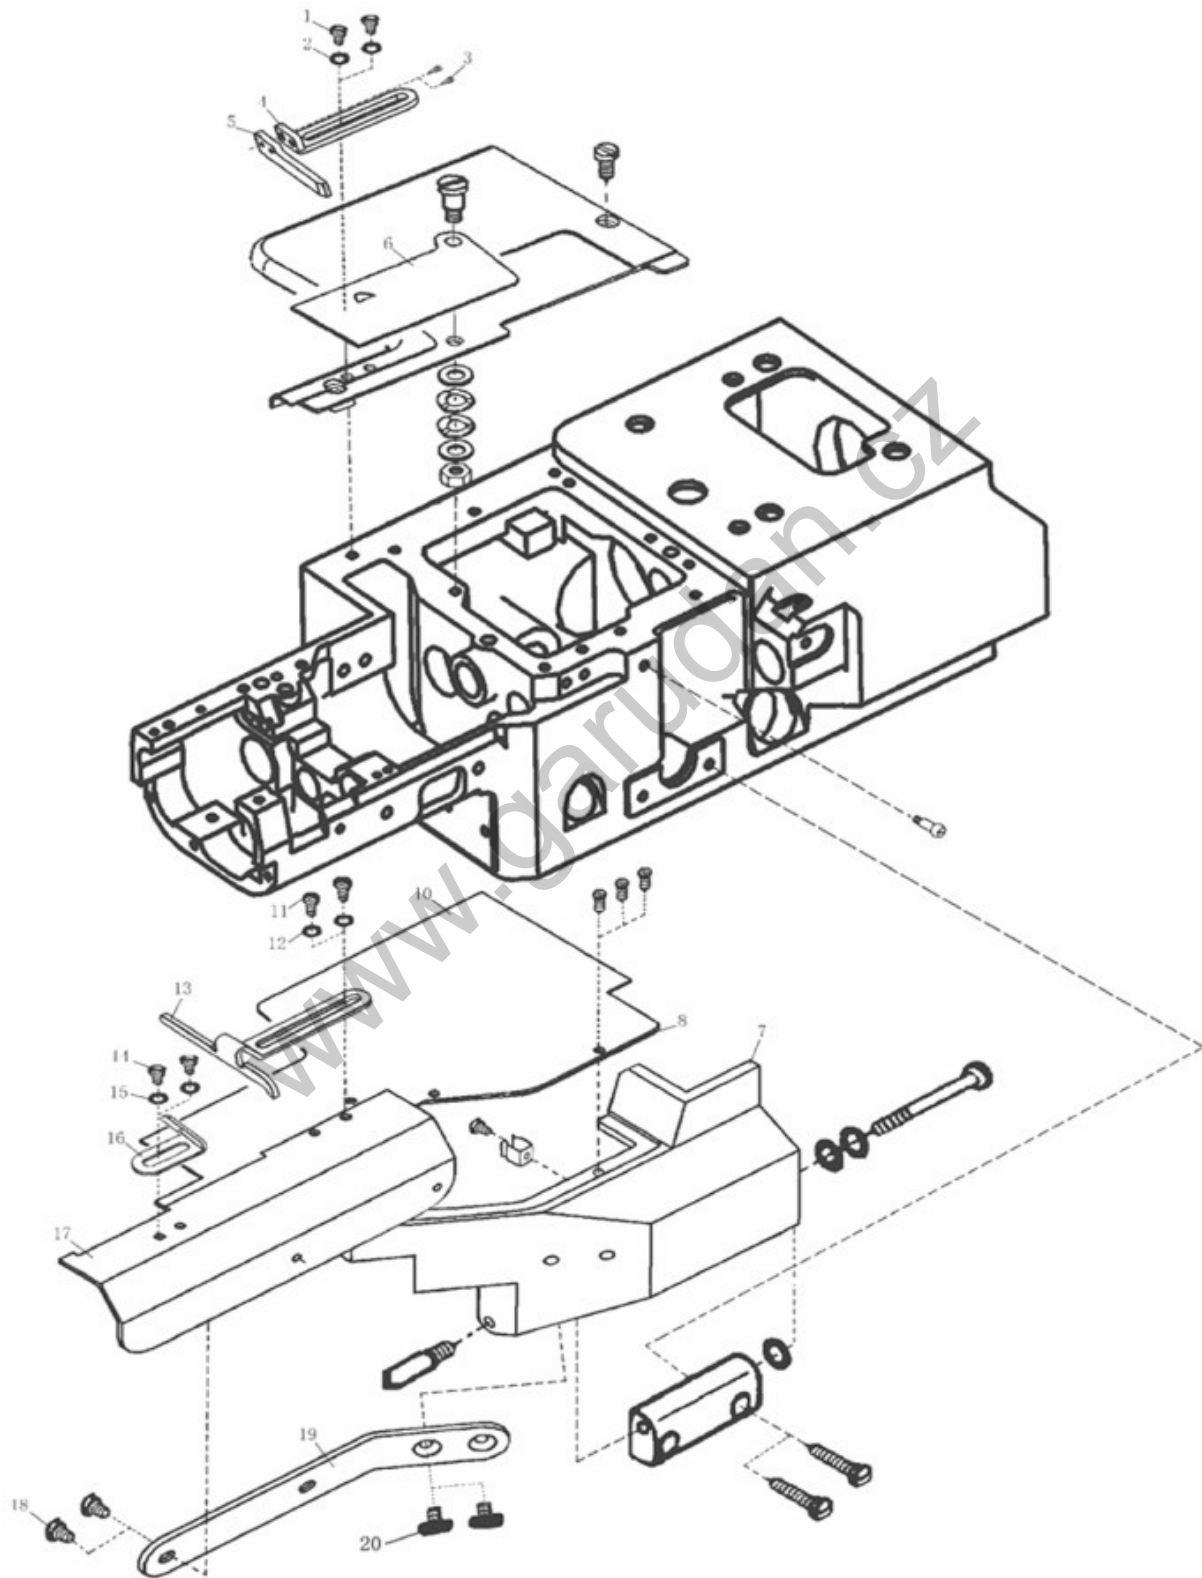

20. LEFT-COUNTER EXCLUSIVE PART 1

20. LEFT-COUNTER EXCLUSIVE PART 1					
Ref.No	Parts No.	Name of parts	Description	Qty	Note
1	10013161	Screw (M3.5x7)		2	
2	10003083	Washer		6	
3	10011670	Screw (M2.5x4.5)		2	
4	10012246	Fixing Board		1	
5	10013454	Back Cloth Guide Plate		1	
6	10010500	Upper Cover Swing Board		1	
7	20003668	Front Cover		1	
8	10010998	Front Cover (Upper)		1	
13	10013453	Cloth Guide Plate (Right)		1	
16	10012257	Cloth Guide Plate (Left)		1	
18	10012728	Screw (M3.5x4)		8	
19	10012258	Front Cover Strengthen Holder		1	
20	10012765	Screw (M3.5x8)		2