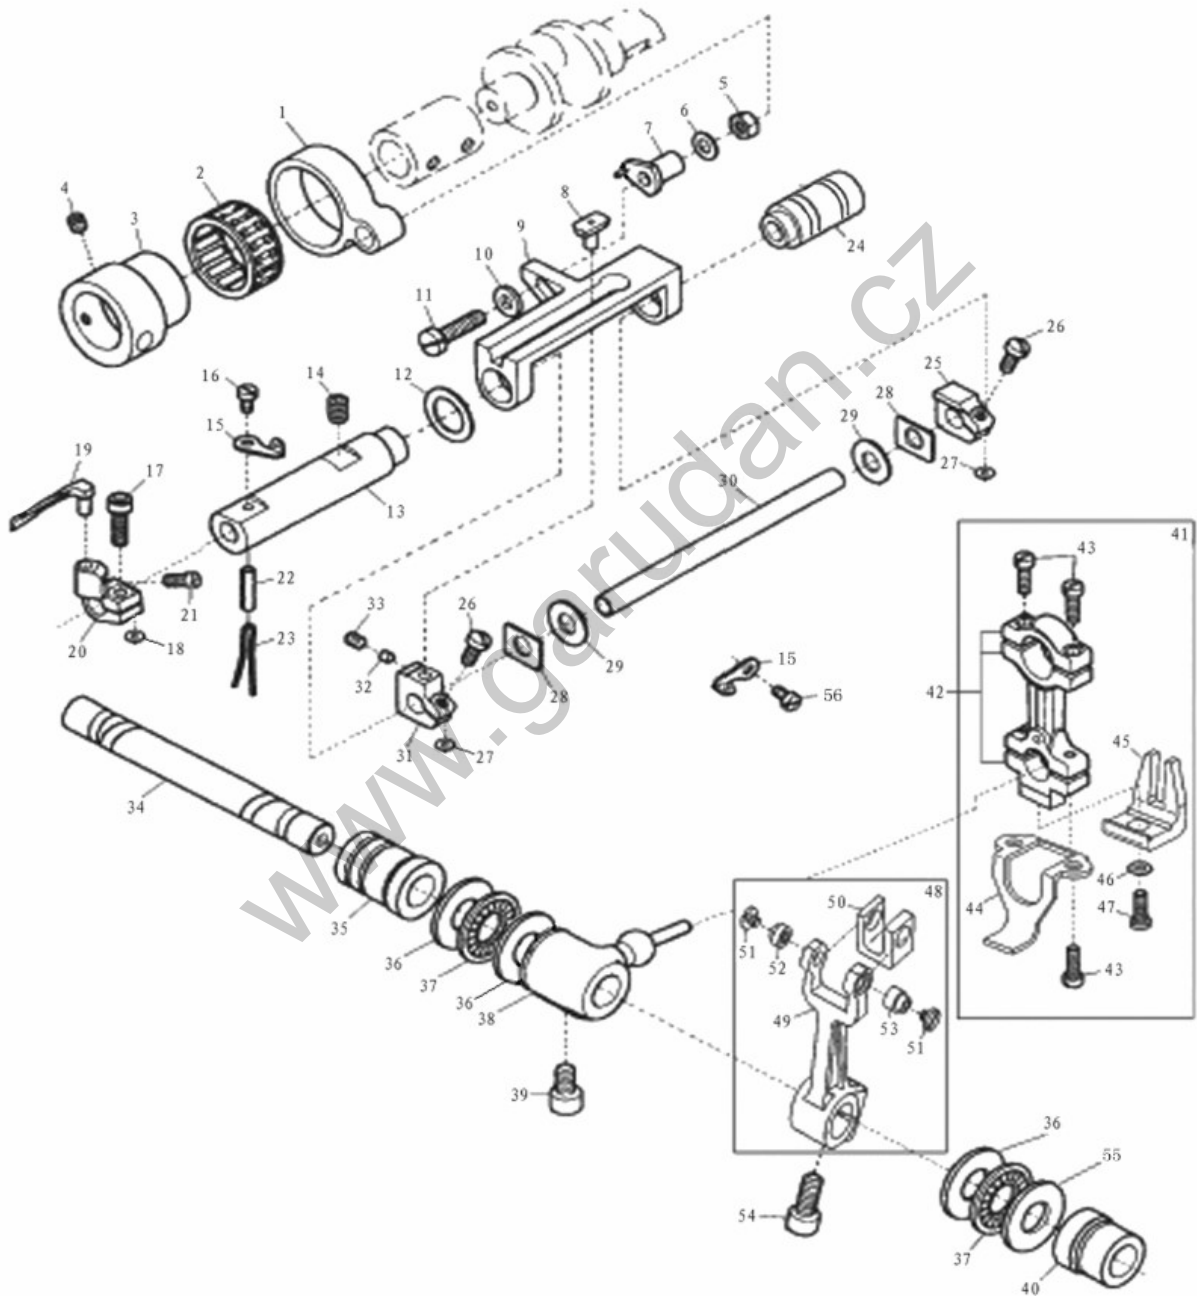

8. LOOPER DRIVING MECHANISM (2/2)

8. LOOPER DRIVING MECHANISM (2/2)					
Ref.No	Parts No.	Name of parts	Description	Qty	Note
40	10012405	Bushing		1	
41	10005594	Looper Connecting Rod, Complete Set		1	
42	10005591	Looper Connecting Rod		1	
43	10005593	Screw (M4x12)		4	
44	10014437	Oil Splasher		1	
45	10004829	Guide Fork		1	
46	10005537	Washer		1	
47	10009869	Screw (M5x9)		1	
48	10010255	Loop Rocker Arm, Complete Set		1	
49	10004020	Loop Rocker Arm		1	
50	10004029	Slider Block		1	
51	10010217	Screw (M3x3.3)		2	
52	10010248	Pin		1	
53	10010246	Pin		1	
54	10012024	Screw (M6x15)		1	
55	10040918	Washer		1	
56	10002924	Screw		1