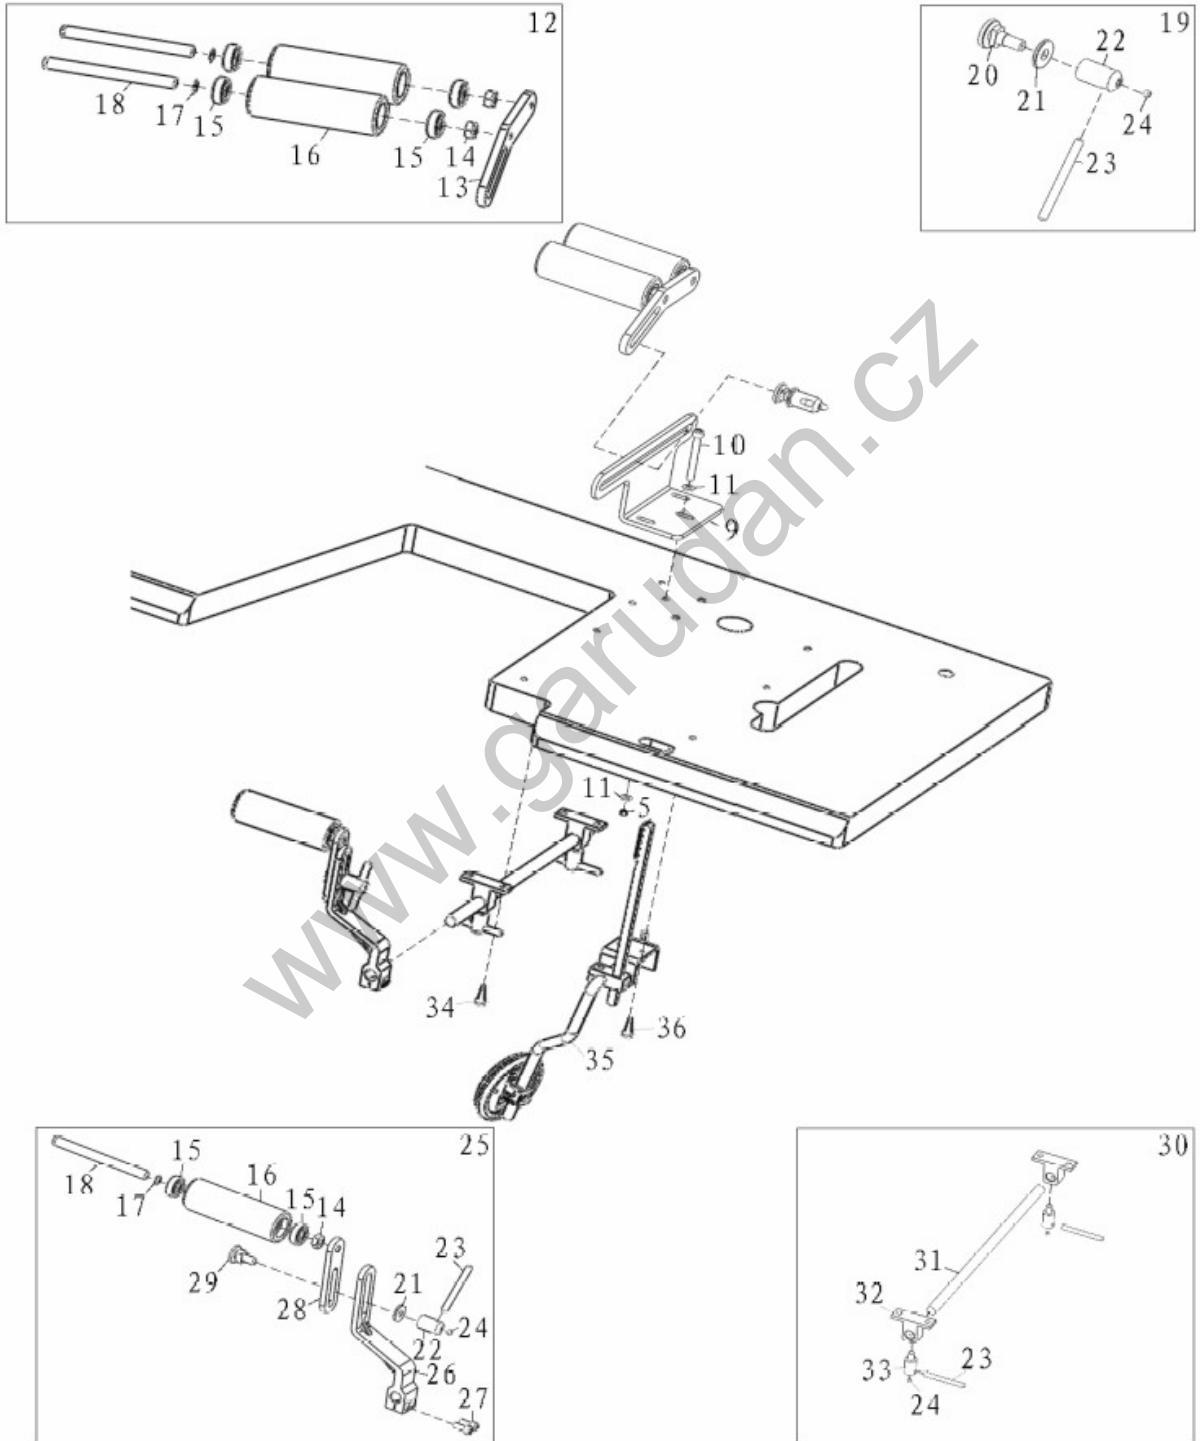

16. URETHANE STITCH EXCLUSIVE PARTS 2

16. URETHANE STITCH EXCLUSIVE PARTS 2					
Ref.No	Parts No.	Name of parts	Description	Qty	Note
5	10002994	Nut		3	
9	20003680	Front cloth wheel bearings		1	
10	10003790	Screw (M6x55)		3	
11	10004936	Washer		6	
12	20001519	Front cloth wheel set pieces		1	
13	10012602	Front seat		1	
14	10012605	Nut		3	
15	10025874	Bearing		6	
16	10012604	Front cloth round		3	
17	10003277	Block circle		3	
18	10012655	Former axle		3	
19	20001526	Front wheel clamping device		1	
20	10012651	Front wheel clamping block		1	
21	10012652	Washer		2	
22	10012657	Nut		2	
23	10012649	Clamping handle		4	
24	10012014	Screw (M5x4)		4	
25	20001527	After cloth wheel set pieces		1	
26	10012648	After stent cloth round		1	
27	10009008	Screw (M6x16)		2	
28	10012603	Rear seat		1	
29	10012653	Rear clamping block		1	
30	20001528	Front wheel installed base		1	
31	10012711	Connect stem		1	
32	10012700	Fixed block		2	
33	10012712	Screw		2	
34	10003181	Screw		4	
35	10013939	Joystick components		1	
36	10008323	Screw		2