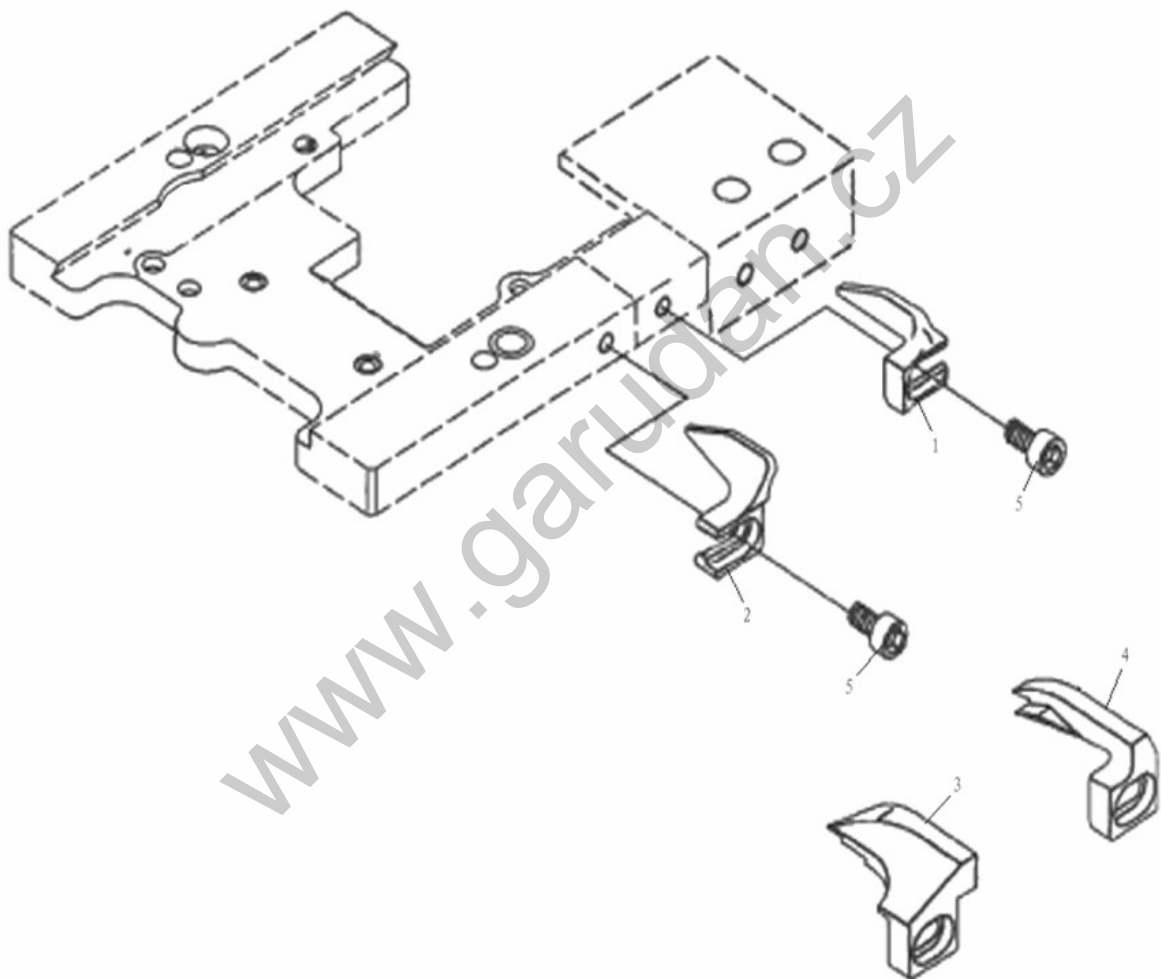

14. SEAMS COVERING SEWING MACHINE EXCLUSIVE PARTS

14. SEAMS COVERING SEWING MACHINE EXCLUSIVE PARTS

Ref.No	Parts No.	Name of parts	Description	Qty	Note
1	10014426	Leading Right Block		1	
2	10014449	Leading Left Block		1	
3	10014425	Direction Right Black		1	
4	10014448	Direction Left Black		1	
5	10002975	Screw (M3x6)		2	

www.garudan.cz