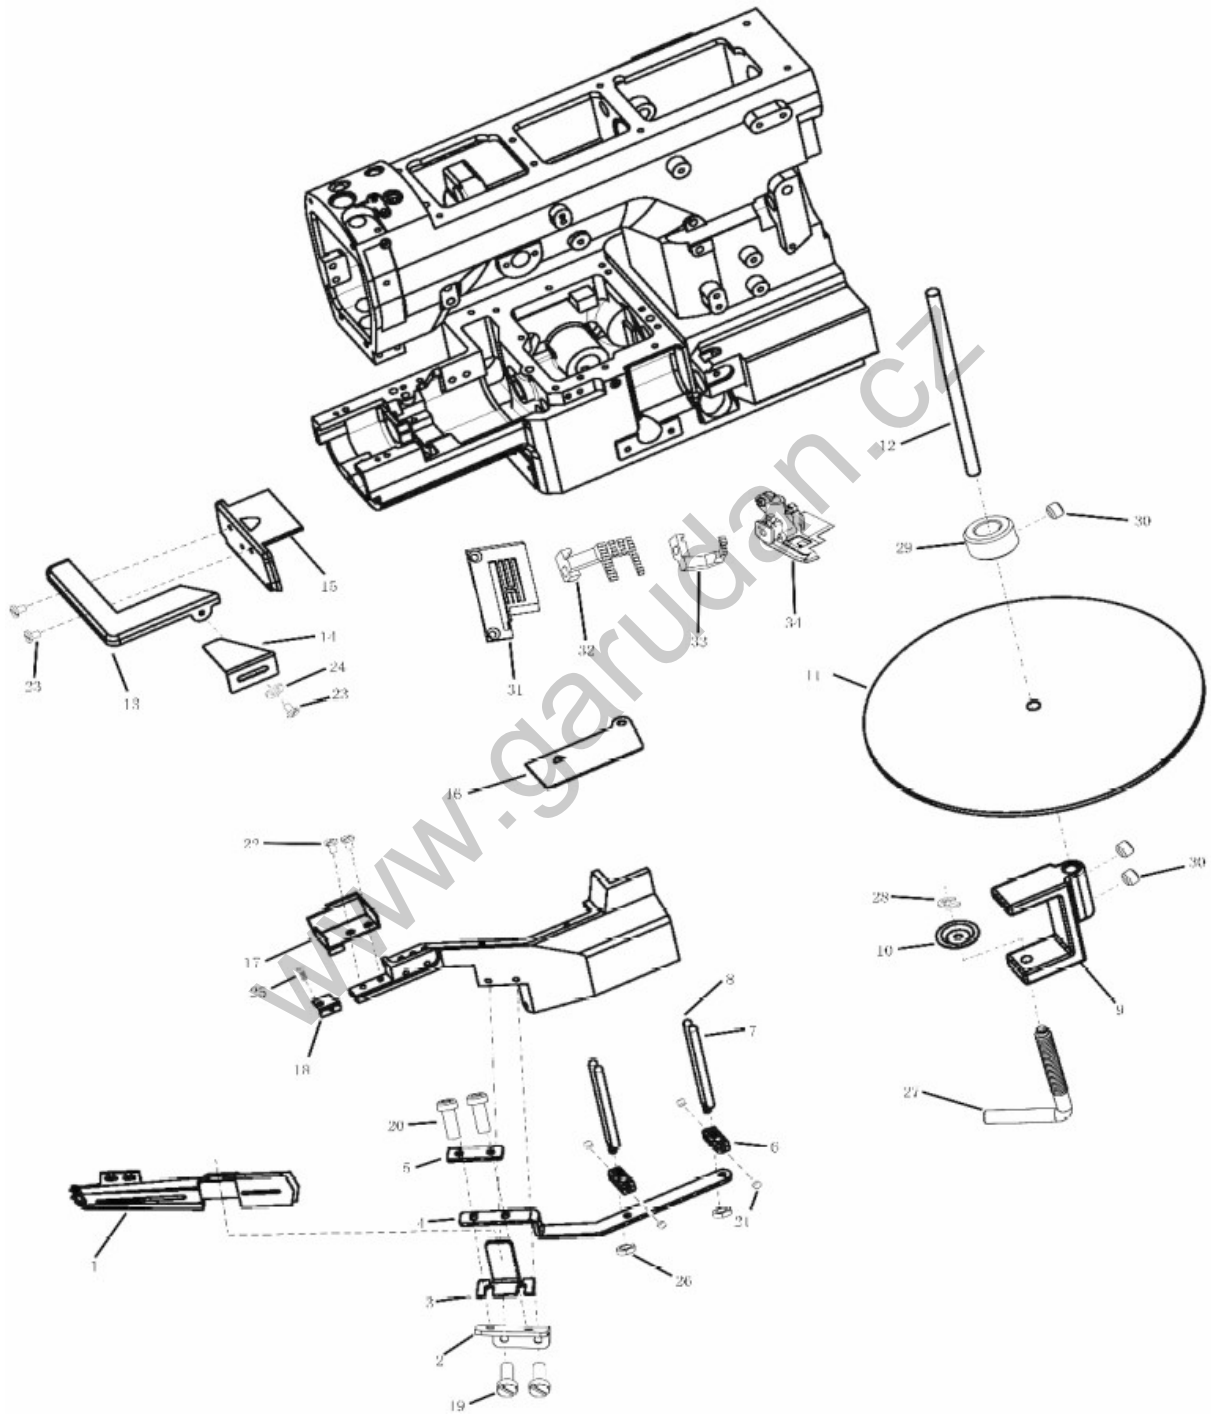

13. SUBMODEL EXCLUSIVE PARTS

13. SUBMODEL EXCLUSIVE PARTS					
Ref.No	Parts No.	Name of parts	Description	Qty	Note
1	10012842	Folder		1	
2	10012847			1	
3	10012844	Folder Support		1	
4	10012878	Tape Guide Holder		1	
5	10012848	Folder Disc		1	
6	10011483	Tape Guide Adjusting Holder		2	
7	10011544	Pin		2	
8	10011549	Screw (M5x11)		2	
9	20003875			1	
10	10011865			1	
11	10011909			1	
12	10011903			1	
13	10012306			1	
14	10012845			1	
15	10010043			1	
16	10010500			1	
17	10012846			1	
18	10010481			1	
19	10002963	Screw (M4x10)		2	
20	10012073	Screw (M4x10)		2	
21	10012014	Screw (M5x4)		4	
22	10014441	Screw (M4x6)		2	
23	10012723	Screw (M4x5)		3	
24	10003083			1	
25	10012730	Screw (M3x5.6)		1	
26	10009469			2	
27	10011866	Screw		1	
28	10009653			1	
29	10011902			1	
30	10011969	Screw (M6x5)		3