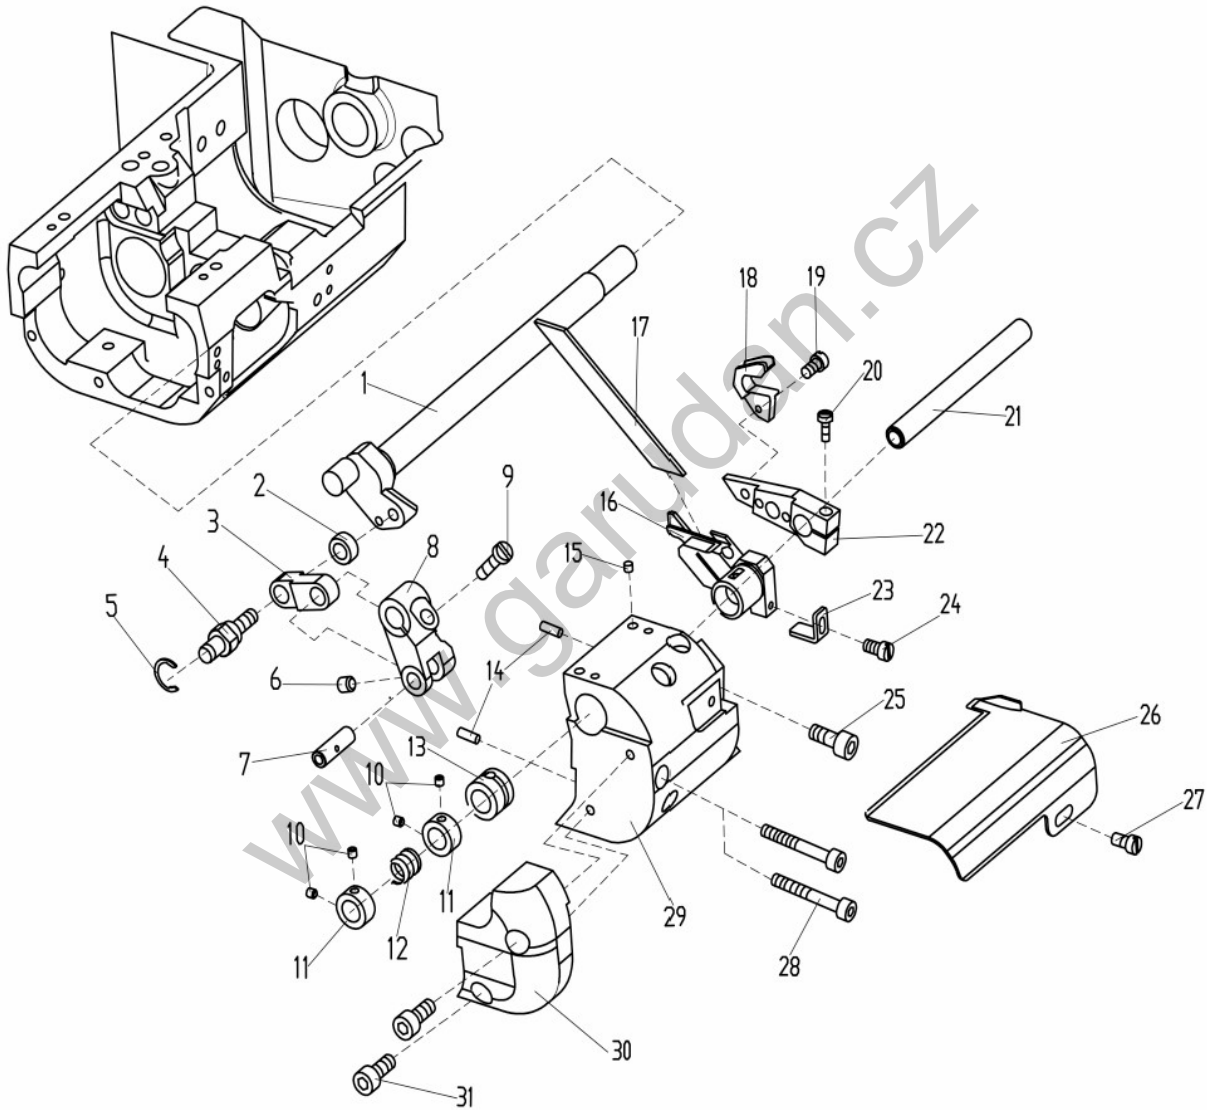

25. RIGHT-COUNTER EXCLUSIVE PART 3

25. RIGHT-COUNTER EXCLUSIVE PART 3					
Ref.No	Parts No.	Name of parts	Description	Qty	Note
1	10026419	Feed Rocker Shaft		1	
2	10026421	Washer		1	
3	10026423	Link		1	
4	10026422	Link Pin		1	
5	10009653	Ring		1	
6	10012740	Screw (M4x4)		1	
7	10026425	Pin		1	
8	10026424	Connecting Shaft		1	
9	10012793	Screw (M5x10)		1	
10	10010196	Screw (M3x3)		4	
11	10010929	Ring		2	
12	10012003	Pressure Spring		1	
13	10026434	Bushing		1	
14	10002787	Pin		2	
15	10026435	Gasket		2	
16	10026426	The Counter Knife Holder Asm		1	
17	10026430	Counter Knife		1	
18	10026432	Round Knife		1	
19	10011882	Screw (M3x4.6)		1	
20	10011287	Screw (M4x12)		1	
21	10026433	Cutter Shaft		1	
22	10026431	Round Knife Holder		1	
23	10026429	Limit Peace		1	
24	10009597	Screw (M3x5)		1	
25	10011376	Screw (M5x12)		1	
26	10026436	Tape Black		1	
27	10009556	Screw (M4x7)		1	
28	10011621	Screw (M4x30)		2	
29	20008394	Guide Holder		1	
30	10026438	Side Of The Block		1	
31	10002963	Screw (M4x7)		2