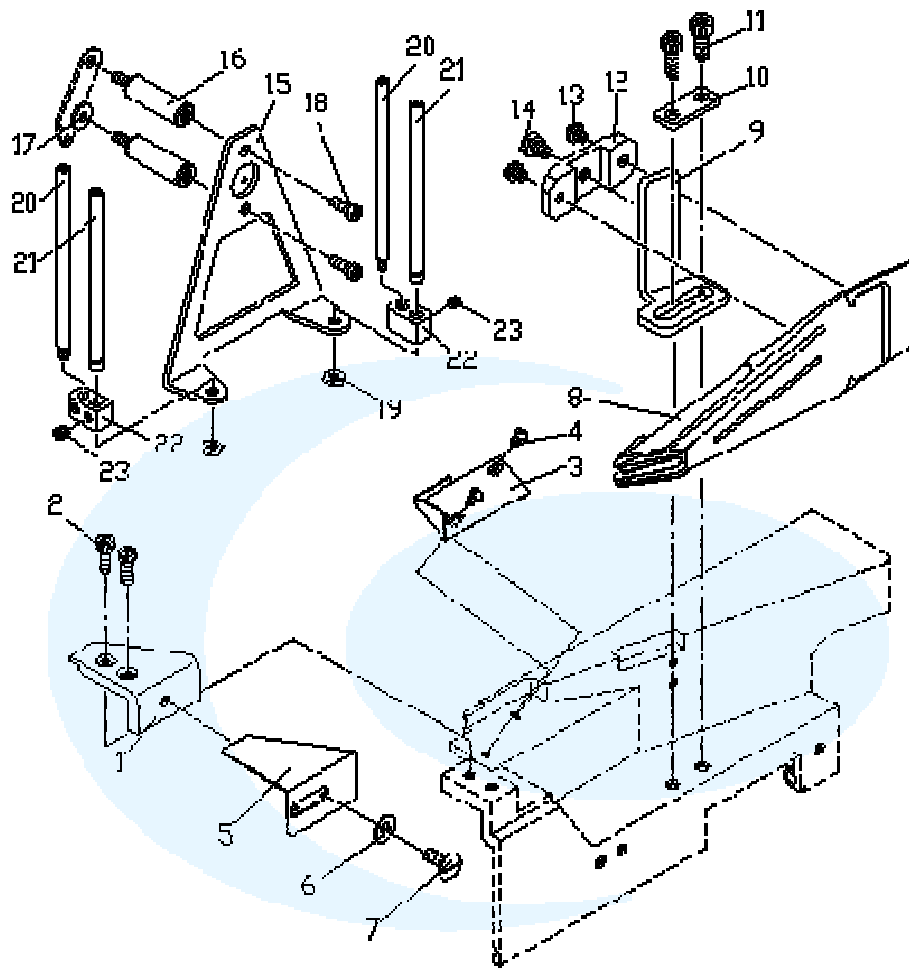

5 Needle Plate

Needle Plate	FB2512	FB2513
4.0	5220TP03403	
4.8	5220TP03483	
5.6	5220TP03563	
6.4	5220TP03643	

6 Press Foot

Press Foot	FB2512	FB2513
4.0	5220PF03403	
4.8	5220PF03483	
5.6	5220PF03563	5221PF03563
6.4	5220PF03643	5221PF03643

1.Collaretted Knitted Binding			
Ref.No.	Parts No.	Description	Amt.Req.
1	2210030101	Front Cover	1
2	2210030102	Dust Cover	1
3	--	Diff Feed Dog	1
4	--	Main Feed Dog	1
5	--	Needle plate	1
6	--	Press Foot Asm.	1

8 Folder Type

Folder Type	 Two Fold	 Three Fold	 Four Fold
Part No	221FR0201	221FR0301	221FR0401

2.Folder and Tape Guide			
Ref.No.	Parts No.	Description	Amt.Req.
1	2210030201	Farbric Side Plate	1
2	8MM04281207A	Screw (CT0202 M4-0.7*12)	2
3	2100030203	Dust Cover	1
4	8MB04280807K	Screw (CT0215 M4-0.7*8)	2
5	2200030214	Fabric Silde Plate	1
6	90PW050	Washer	1