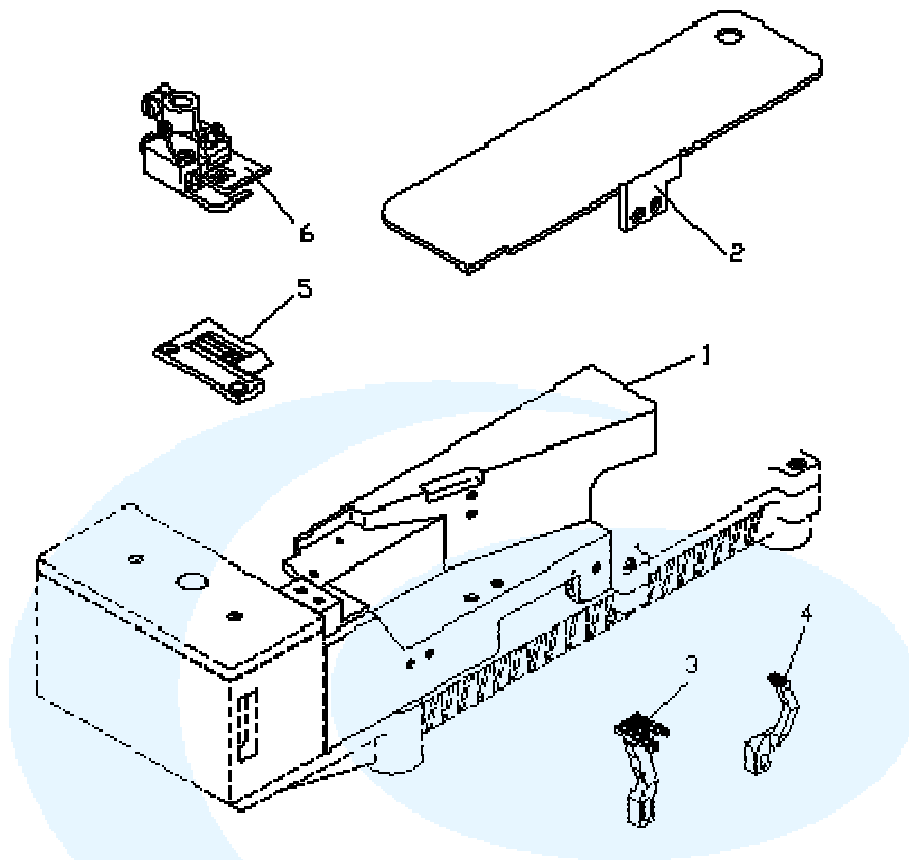

4 Diff. Feed Dog

Diff. Feed Dog	FB25L2	FB2513
4.0 4.8 5.6 6.4	5221DF03563	

3 Main Feed Dog

Main Feed Dog	FB2512	FB2513
4.0 4.8 5.6 6.4	5221FD03563	

5 Needle Plate

Needle Plate	FB2512	FB2513
4.0	5220TP03403	
4.8	5220TP03483	
5.6	5220TP03563	
6.4	5220TP03643	

6 Press Foot

Press Foot	FB2512	FB2513
4.0	5220PF03403	
4.8	5220PF03483	
5.6	5220PF03563	5221PF03563
6.4	5220PF03643	5221PF03643

1.Collaretted Knitted Binding			
Ref.No.	Parts No.	Description	Amt.Req.
1	2210030101	Front Cover	1
2	2210030102	Dust Cover	1
3	--	Diff Feed Dog	1
4	--	Main Feed Dog	1
5	--	Needle plate	1
6	--	Press Foot Asm.	1