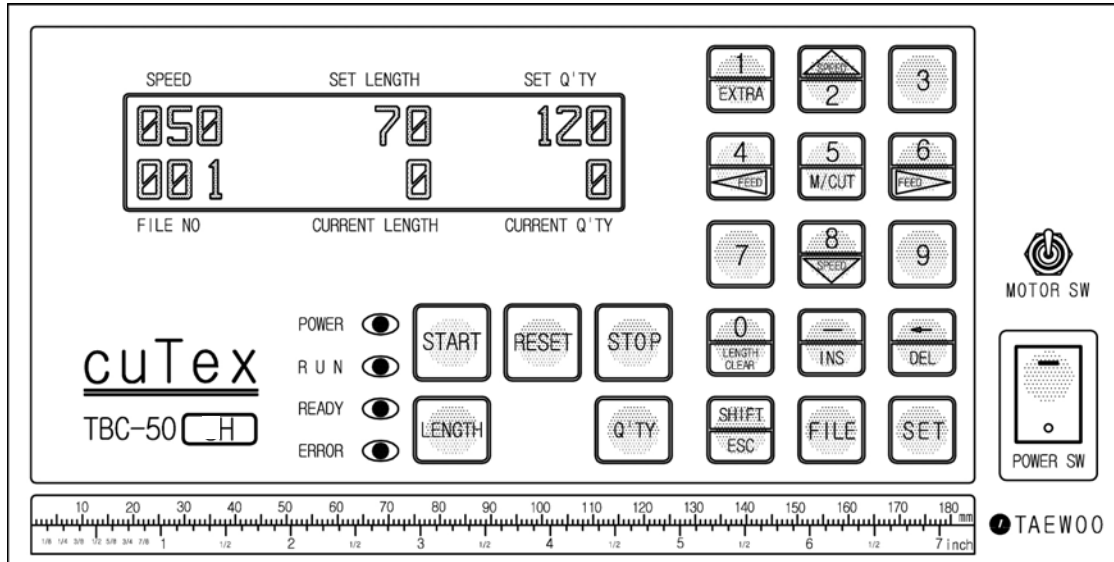

EASY TO USE & COMPACT DESIGN

cuTex®

MODEL

TBC-50H

☒ OPERATION

- [FILE] button + [0] button + [SET] button
- [LENGTH] button + set-length + [SET] button
- [COUNTER] button + set-quantity + [SET] button
- turning on motor switch
- [START] button → Operation

☒ KEY BOARD FUNCTION

- [5] [M/CUT] Manual cutting, or to take out jammed material in knife blades, or to fit blades in exchange of knife.
- [4] [FEED] [6] [FEED] to move the roller forwards or backwards.
- [SPEED] [8] [SPEED] to be the cutting speed up or down manually.
- [LENGTH CLEAR] to make the current length zero for operation.
- [RESET] to delete the current length and the current quantity.
- [1] [EXTRA] to cut additional one.
- Other various programming functions

☒ AVAILABLE MATERIALS

- Bag band
- Ribbon tape
- Camera lace
- Small webbing

☒ SPECIFICATIONS

- CUTTING KNIFE : Hot
- CUTTING WIDTH : 90mm max.
- CUTTING LENGTH : 15mm~300meter
- CUTTING SPEED : 120~140cuts/min.
- POWER SUPPLY : AC110/220V, 50/60Hz
- MACHINE/N.WT : 820×370×380/21.3kg
- PACKING/G.WT : 630×475×450/25.2kg

TAEWOO CO., LTD.

A-302, 1025-1 DOGOK-RI, WABU-EUP,
NAMYANGJOO, KYONGGI-DO, KOREA
TEL : +82 31 521 6904~7, FAX : +82 31 521 6908
www.cutex.kr taewoo@cutex.kr

■ AGENT: